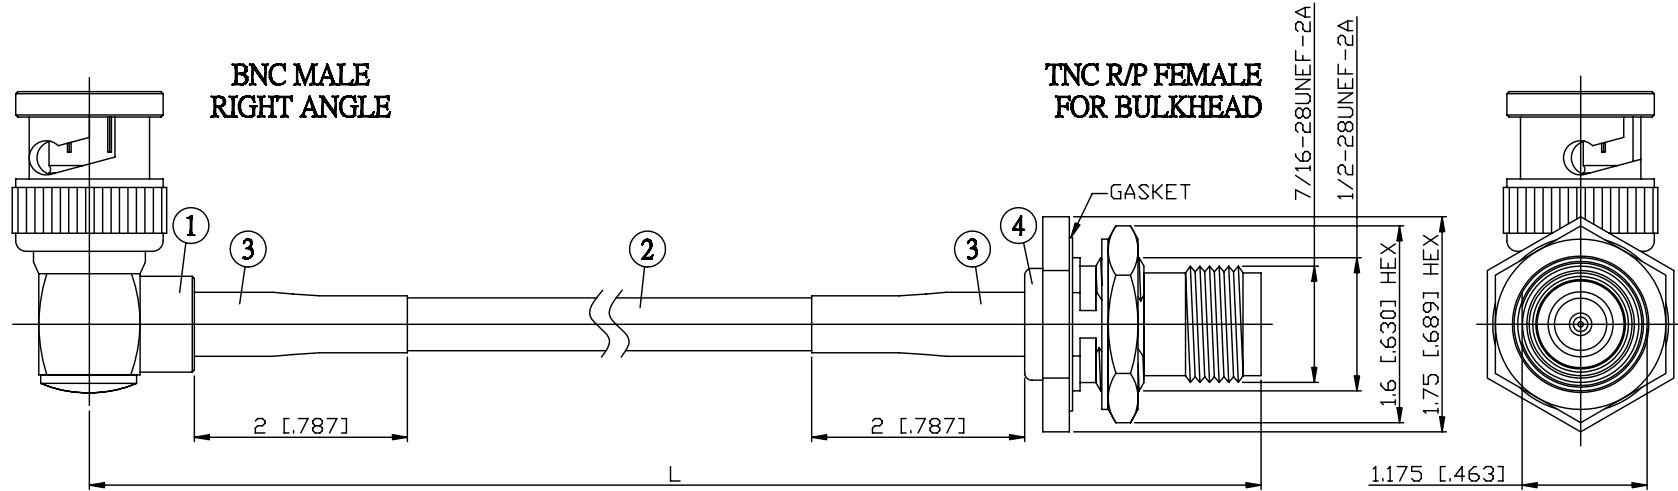

NO.	COMPONENTS	IMPEDANCE
1	BNC MALE RIGHT ANGLE	50 OHM
2	JBY195	50 OHM
3	HEAT SHRINKING TUBE	
4	TNC REVERSE POLARITY FEMALE FOR BULKHEAD	50 OHM

JYE BAO P/N	L CM (INCH)
B39T95-L195-15	15 (5.906)
B39T95-L195-30	30 (11.811)
B39T95-L195-50	50 (19.685)
B39T95-L195-100	100 (39.370)
B39T95-L195-150	150 (59.055)
B39T95-L195-200	200 (78.740)
B39T95-L195-XXX	CUSTOM LENGTH IN CM

MOUNTING HOLE

LENGTH TOLERANCE IS $\pm 1.5\%$ OR $\pm 10\text{MM}$, WHICHEVER IS GREATER.	JYE BAO CO., LTD. TAIPEI TAIWAN
	DESCRIPTION CABLE ASSEMBLY BNC PLUG R/A TO TNC R/P JACK FOR BULKHEAD
	JYE BAO DRAWING NO. B39T95-L195-XXX