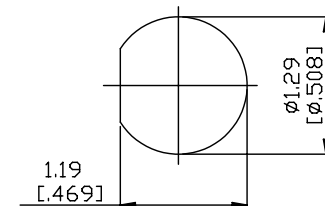

NO.	COMPONENTS	IMPEDANCE
1	BNC MALE RIGHT ANGLE	50 OHM
2	JBY195	50 OHM
3	HEAT SHRINKING TUBE	
4	TNC REVERSE POLARITY FEMALE FOR BULKHEAD	50 OHM

JYE BAO P/N	L CM (INCH)
B39T95-L195-15	15 (5.906)
B39T95-L195-30	30 (11.811)
B39T95-L195-50	50 (19.685)
B39T95-L195-100	100 (39.370)
B39T95-L195-150	150 (59.055)
B39T95-L195-200	200 (78.740)
B39T95-L195-XXX	CUSTOM LENGTH IN CM

MOUNTING HOLE

LENGTH TOLERANCE IS $\pm 1.5\%$ OR $\pm 10\text{MM}$, WHICHEVER IS GREATER.	JYE BAO CO., LTD. TAIPEI TAIWAN
	DESCRIPTION CABLE ASSEMBLY BNC PLUG R/A TO TNC R/P JACK FOR BULKHEAD
	JYE BAO DRAWING NO. B39T95-L195-XXX