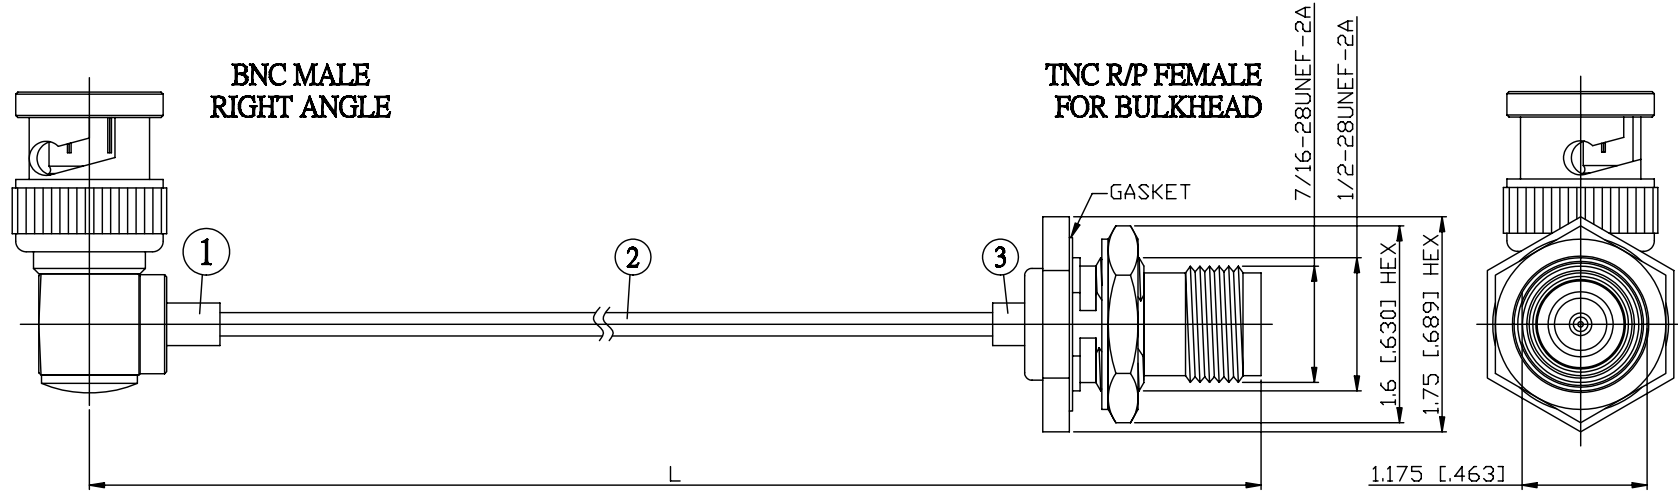

NO.	COMPONENTS	IMPEDANCE
1	BNC MALE RIGHT ANGLE	50 OHM
2	.085" TIN PLATED SEMI-RIGID CABLE (TIN PLATED RG405)	50 OHM
3	TNC REVERSE POLARITY FEMALE FOR BULKHEAD	50 OHM

JYE BAO P/N	L CM (INCH)
B39T95-85T-15	15 (5.906)
B39T95-85T-30	30 (11.811)
B39T95-85T-50	50 (19.685)
B39T95-85T-100	100 (39.370)
B39T95-85T-150	150 (59.055)
B39T95-85T-200	200 (78.740)
B39T95-85T-XXX	CUSTOM LENGTH IN CM

LENGTH TOLERANCE IS ±1.5% OR ±10MM, WHICHEVER IS GREATER.	<b>JYE BAO CO., LTD.</b> TAIPEI TAIWAN
	DESCRIPTION CABLE ASSEMBLY BNC PLUG R/A TO TNC R/P JACK FOR BULKHEAD
	JYE BAO DRAWING NO. B39T95-85T-XXX