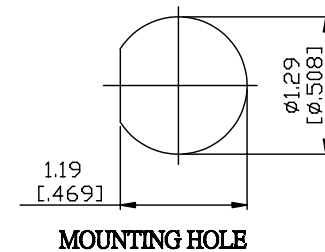

NO.	COMPONENTS	IMPEDANCE
1	BNC MALE RIGHT ANGLE	50 OHM
2	.085" TIN PLATED SEMI-RIGID CABLE (TIN PLATED RG405)	50 OHM
3	TNC REVERSE POLARITY FEMALE FOR BULKHEAD	50 OHM

JYE BAO P/N	L CM (INCH)
B39T95-85T-15	15 (5.906)
B39T95-85T-30	30 (11.811)
B39T95-85T-50	50 (19.685)
B39T95-85T-100	100 (39.370)
B39T95-85T-150	150 (59.055)
B39T95-85T-200	200 (78.740)
B39T95-85T-XXX	CUSTOM LENGTH IN CM

LENGTH TOLERANCE IS ±1.5% OR ±10MM, WHICHEVER IS GREATER.	<b>JYE BAO CO., LTD.</b> TAIPEI TAIWAN
	DESCRIPTION CABLE ASSEMBLY BNC PLUG R/A TO TNC R/P JACK FOR BULKHEAD
	JYE BAO DRAWING NO. B39T95-85T-XXX