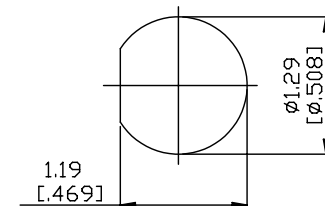

NO.	COMPONENTS	IMPEDANCE
1	BNC MALE RIGHT ANGLE	50 OHM
2	.085" HANDBENDABLE CABLE (= JYBAO P/N .085SRF-W-P-50)	50 OHM
3	TNC REVERSE POLARITY FEMALE FOR BULKHEAD	50 OHM

JYE BAO P/N	L CM (INCH)
B39T95-85S-15	15 (5.906)
B39T95-85S-30	30 (11.811)
B39T95-85S-50	50 (19.685)
B39T95-85S-100	100 (39.370)
B39T95-85S-150	150 (59.055)
B39T95-85S-200	200 (78.740)
B39T95-85S-XXX	CUSTOM LENGTH IN CM

MOUNTING HOLE

LENGTH TOLERANCE IS ±1.5% OR ±10MM, WHICHEVER IS GREATER.	JYE BAO CO., LTD. TAIPEI TAIWAN
	DESCRIPTION CABLE ASSEMBLY BNC PLUG R/A TO TNC R/P JACK FOR BULKHEAD
	JYE BAO DRAWING NO. B39T95-85S-XXX