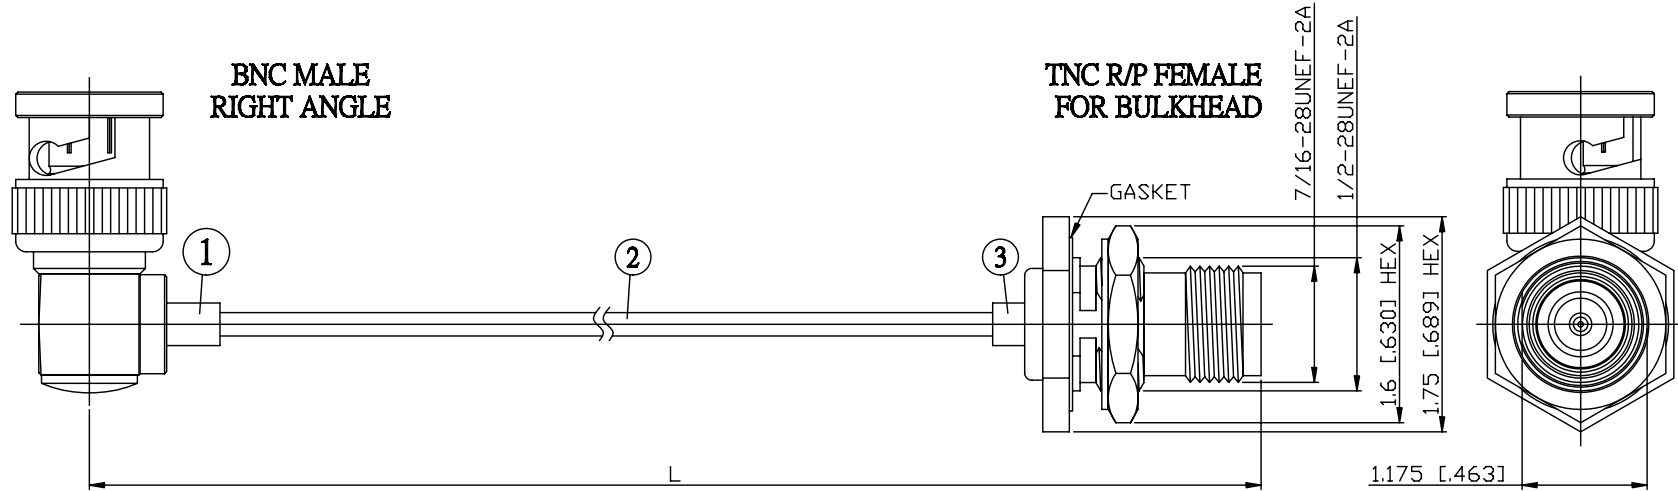

NO.	COMPONENTS	IMPEDANCE
1	BNC MALE RIGHT ANGLE	50 OHM
2	.085" HANDBENDABLE CABLE (= JYBAO P/N .085SRF-W-P-50)	50 OHM
3	TNC REVERSE POLARITY FEMALE FOR BULKHEAD	50 OHM

JYE BAO P/N	L CM (INCH)
B39T95-85S-15	15 (5.906)
B39T95-85S-30	30 (11.811)
B39T95-85S-50	50 (19.685)
B39T95-85S-100	100 (39.370)
B39T95-85S-150	150 (59.055)
B39T95-85S-200	200 (78.740)
B39T95-85S-XXX	CUSTOM LENGTH IN CM

MOUNTING HOLE

LENGTH TOLERANCE IS ±1.5% OR ±10MM, WHICHEVER IS GREATER.	JYE BAO CO., LTD. TAIPEI TAIWAN
	DESCRIPTION CABLE ASSEMBLY BNC PLUG R/A TO TNC R/P JACK FOR BULKHEAD
	JYE BAO DRAWING NO. B39T95-85S-XXX