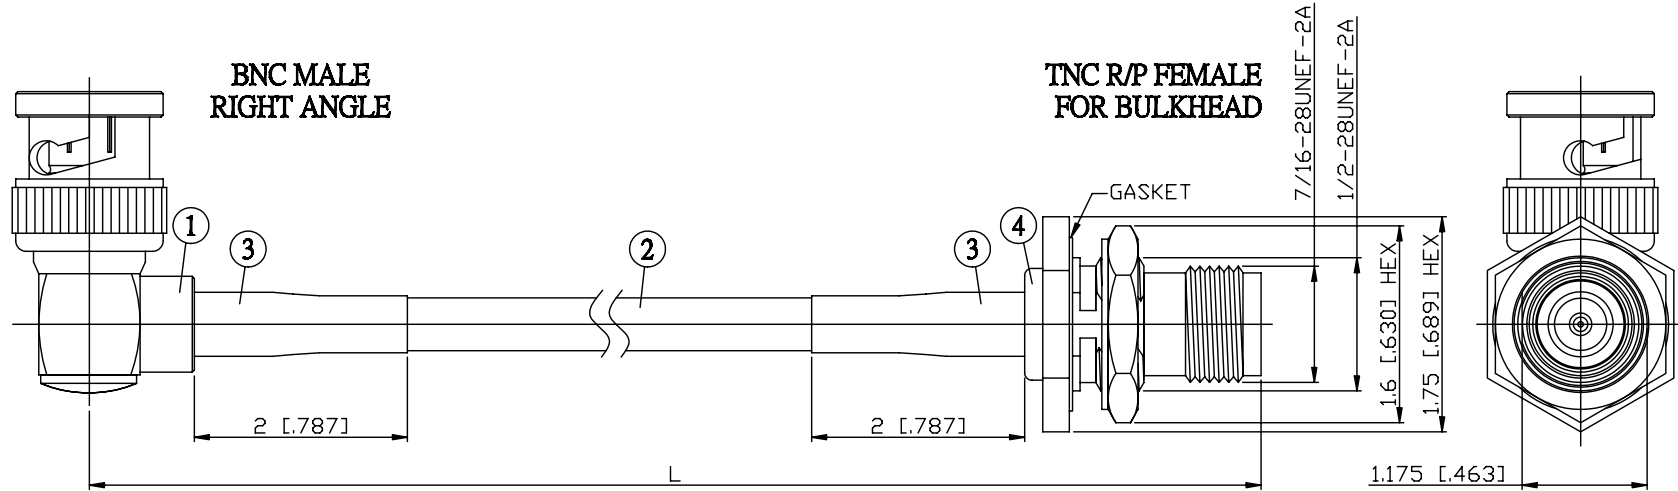

NO.	COMPONENTS	IMPEDANCE
1	BNC MALE RIGHT ANGLE	50 OHM
2	RG58	50 OHM
3	HEAT SHRINKING TUBE	
4	TNC REVERSE POLARITY FEMALE FOR BULKHEAD	50 OHM

JYE BAO P/N	L CM (INCH)
B39T95-58-15	15 (5.906)
B39T95-58-30	30 (11.811)
B39T95-58-50	50 (19.685)
B39T95-58-100	100 (39.370)
B39T95-58-150	150 (59.055)
B39T95-58-200	200 (78.740)
B39T95-58-XXX	CUSTOM LENGTH IN CM

MOUNTING HOLE

LENGTH TOLERANCE IS $\pm 1.5\%$ OR $\pm 10\text{MM}$, WHICHEVER IS GREATER.	JYE BAO CO., LTD. TAIPEI TAIWAN
	DESCRIPTION CABLE ASSEMBLY BNC PLUG R/A TO TNC R/P JACK FOR BULKHEAD
	JYE BAO DRAWING NO. B39T95-58-XXX