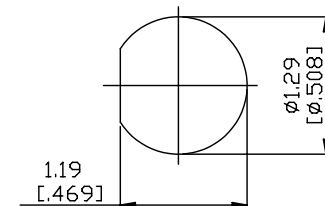

NO.	COMPONENTS	IMPEDANCE
1	BNC MALE RIGHT ANGLE	50 OHM
2	RG58	50 OHM
3	HEAT SHRINKING TUBE	
4	TNC REVERSE POLARITY FEMALE FOR BULKHEAD	50 OHM

JYE BAO P/N	L CM (INCH)
B39T95-58-15	15 (5.906)
B39T95-58-30	30 (11.811)
B39T95-58-50	50 (19.685)
B39T95-58-100	100 (39.370)
B39T95-58-150	150 (59.055)
B39T95-58-200	200 (78.740)
B39T95-58-XXX	CUSTOM LENGTH IN CM

MOUNTING HOLE

LENGTH TOLERANCE IS $\pm 1.5\%$ OR $\pm 10\text{MM}$, WHICHEVER IS GREATER.	JYE BAO CO., LTD. TAIPEI TAIWAN
	DESCRIPTION CABLE ASSEMBLY BNC PLUG R/A TO TNC R/P JACK FOR BULKHEAD
	JYE BAO DRAWING NO. B39T95-58-XXX