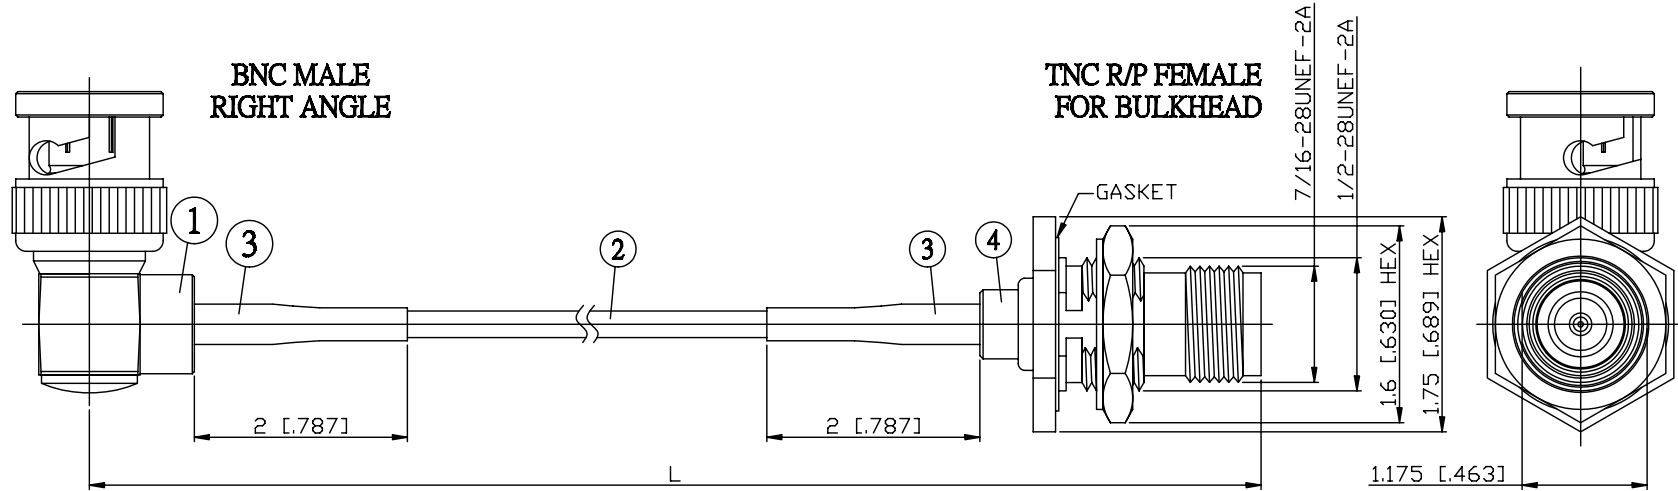

NO.	COMPONENTS	IMPEDANCE
1	BNC MALE RIGHT ANGLE	50 OHM
2	RG316	50 OHM
3	HEAT SHRINKING TUBE	
4	TNC REVERSE POLARITY FEMALE FOR BULKHEAD	50 OHM

JYE BAO P/N	L CM (INCH)
B39T95-316-15	15 (5.906)
B39T95-316-30	30 (11.811)
B39T95-316-50	50 (19.685)
B39T95-316-100	100 (39.370)
B39T95-316-150	150 (59.055)
B39T95-316-200	200 (78.740)
B39T95-316-XXX	CUSTOM LENGTH IN CM

LENGTH TOLERANCE IS $\pm 1.5\%$ OR $\pm 10\text{MM}$, WHICHEVER IS GREATER.	JYE BAO CO., LTD. TAIPEI TAIWAN
	DESCRIPTION CABLE ASSEMBLY BNC PLUG R/A TO TNC R/P JACK FOR BULKHEAD
	JYE BAO DRAWING NO. B39T95-316-XXX