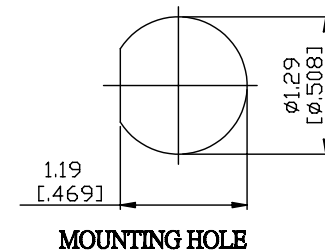

NO.	COMPONENTS	IMPEDANCE
1	BNC MALE RIGHT ANGLE	50 OHM
2	RG316	50 OHM
3	HEAT SHRINKING TUBE	
4	TNC REVERSE POLARITY FEMALE FOR BULKHEAD	50 OHM

JYE BAO P/N	L CM (INCH)
B39T95-316-15	15 (5.906)
B39T95-316-30	30 (11.811)
B39T95-316-50	50 (19.685)
B39T95-316-100	100 (39.370)
B39T95-316-150	150 (59.055)
B39T95-316-200	200 (78.740)
B39T95-316-XXX	CUSTOM LENGTH IN CM

LENGTH TOLERANCE IS $\pm 1.5\%$ OR $\pm 10\text{MM}$, WHICHEVER IS GREATER.	JYE BAO CO., LTD. TAIPEI TAIWAN
	DESCRIPTION CABLE ASSEMBLY BNC PLUG R/A TO TNC R/P JACK FOR BULKHEAD
	JYE BAO DRAWING NO. B39T95-316-XXX