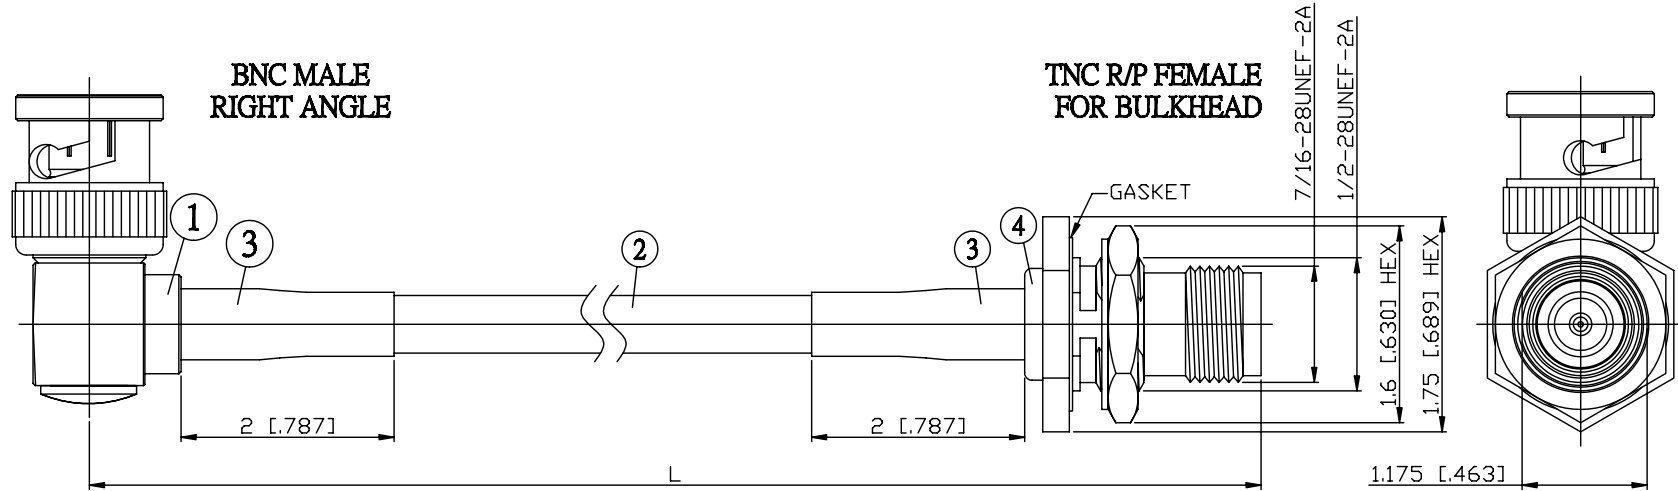

NO.	COMPONENTS	IMPEDANCE
1	BNC MALE RIGHT ANGLE	50 OHM
2	RG223	50 OHM
3	HEAT SHRINKING TUBE	
4	TNC REVERSE POLARITY FEMALE FOR BULKHEAD	50 OHM

JYE BAO P/N	L CM (INCH)
B39T95-223-15	15 (5.906)
B39T95-223-30	30 (11.811)
B39T95-223-50	50 (19.685)
B39T95-223-100	100 (39.370)
B39T95-223-150	150 (59.055)
B39T95-223-200	200 (78.740)
B39T95-223-XXX	CUSTOM LENGTH IN CM

MOUNTING HOLE

<p>LENGTH TOLERANCE IS $\pm 1.5\%$ OR $\pm 10\text{MM}$, WHICHEVER IS GREATER.</p>	<p>JYE BAO CO., LTD.</p> <p>TAIPEI TAIWAN</p>
	<p>DESCRIPTION CABLE ASSEMBLY BNC PLUG R/A TO TNC R/P JACK FOR BULKHEAD</p>
	<p>JYE BAO DRAWING NO. B39T95-223-XXX</p>