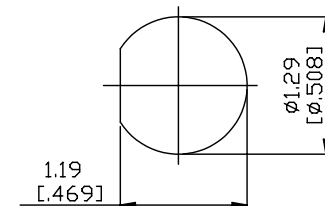

NO.	COMPONENTS	IMPEDANCE
1	BNC MALE RIGHT ANGLE	50 OHM
2	RG223	50 OHM
3	HEAT SHRINKING TUBE	
4	TNC REVERSE POLARITY FEMALE FOR BULKHEAD	50 OHM

JYE BAO P/N	L CM (INCH)
B39T95-223-15	15 (5.906)
B39T95-223-30	30 (11.811)
B39T95-223-50	50 (19.685)
B39T95-223-100	100 (39.370)
B39T95-223-150	150 (59.055)
B39T95-223-200	200 (78.740)
B39T95-223-XXX	CUSTOM LENGTH IN CM

MOUNTING HOLE

<p>LENGTH TOLERANCE IS $\pm 1.5\%$ OR $\pm 10\text{MM}$, WHICHEVER IS GREATER.</p>	<p>JYE BAO CO., LTD.</p> <p>TAIPEI TAIWAN</p>
	<p>DESCRIPTION CABLE ASSEMBLY BNC PLUG R/A TO TNC R/P JACK FOR BULKHEAD</p>
	<p>JYE BAO DRAWING NO. B39T95-223-XXX</p>