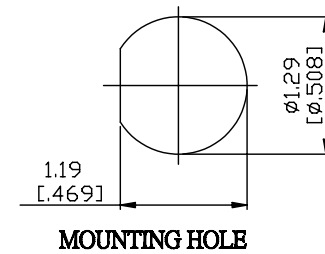

NO.	COMPONENTS	IMPEDANCE
1	BNC MALE RIGHT ANGLE	50 OHM
2	RG174	50 OHM
3	HEAT SHRINKING TUBE	
4	TNC REVERSE POLARITY FEMALE FOR BULKHEAD	50 OHM

JYE BAO P/N	L CM (INCH)
B39T95-174-15	15 (5.906)
B39T95-174-30	30 (11.811)
B39T95-174-50	50 (19.685)
B39T95-174-100	100 (39.370)
B39T95-174-150	150 (59.055)
B39T95-174-200	200 (78.740)
B39T95-174-XXX	CUSTOM LENGTH IN CM

LENGTH TOLERANCE IS $\pm 1.5\%$ OR $\pm 10\text{MM}$, WHICHEVER IS GREATER.	JYE BAO CO., LTD. TAIPEI TAIWAN
	DESCRIPTION CABLE ASSEMBLY BNC PLUG R/A TO TNC R/P JACK FOR BULKHEAD
	JYE BAO DRAWING NO. B39T95-174-XXX