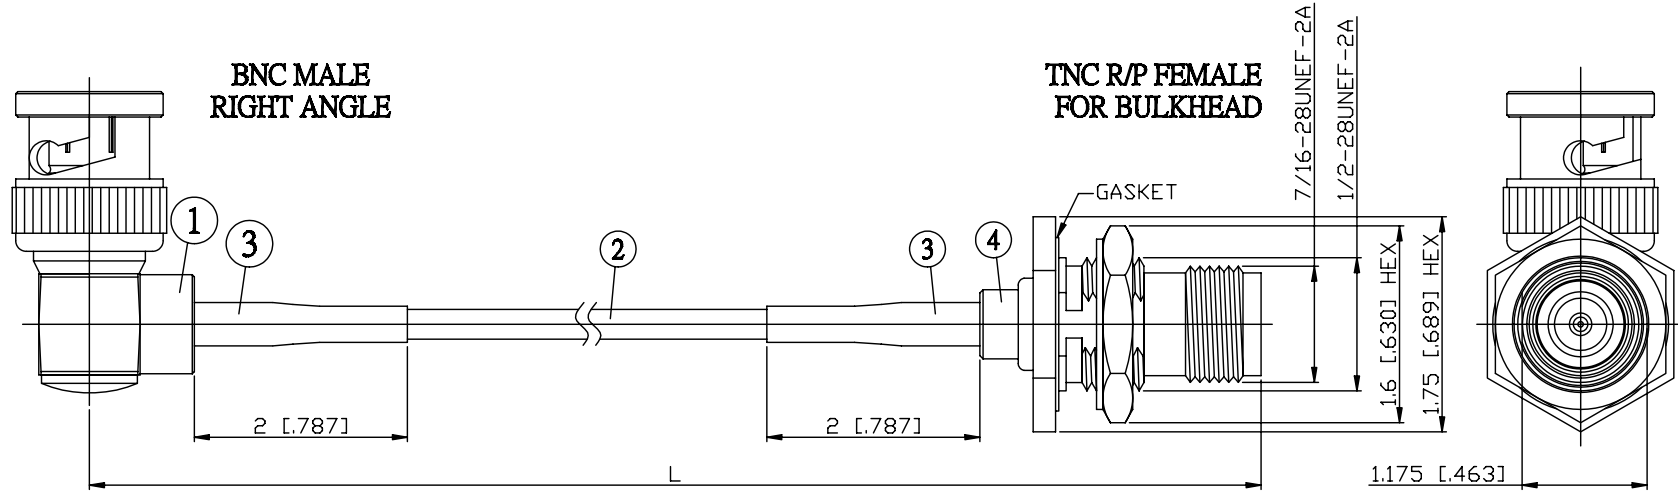

NO.	COMPONENTS	IMPEDANCE
1	BNC MALE RIGHT ANGLE	50 OHM
2	RG174	50 OHM
3	HEAT SHRINKING TUBE	
4	TNC REVERSE POLARITY FEMALE FOR BULKHEAD	50 OHM

JYE BAO P/N	L CM (INCH)
B39T95-174-15	15 (5.906)
B39T95-174-30	30 (11.811)
B39T95-174-50	50 (19.685)
B39T95-174-100	100 (39.370)
B39T95-174-150	150 (59.055)
B39T95-174-200	200 (78.740)
B39T95-174-XXX	CUSTOM LENGTH IN CM

LENGTH TOLERANCE IS $\pm 1.5\%$ OR $\pm 10\text{MM}$, WHICHEVER IS GREATER.	JYE BAO CO., LTD. TAIPEI TAIWAN
	DESCRIPTION CABLE ASSEMBLY BNC PLUG R/A TO TNC R/P JACK FOR BULKHEAD
	JYE BAO DRAWING NO. B39T95-174-XXX