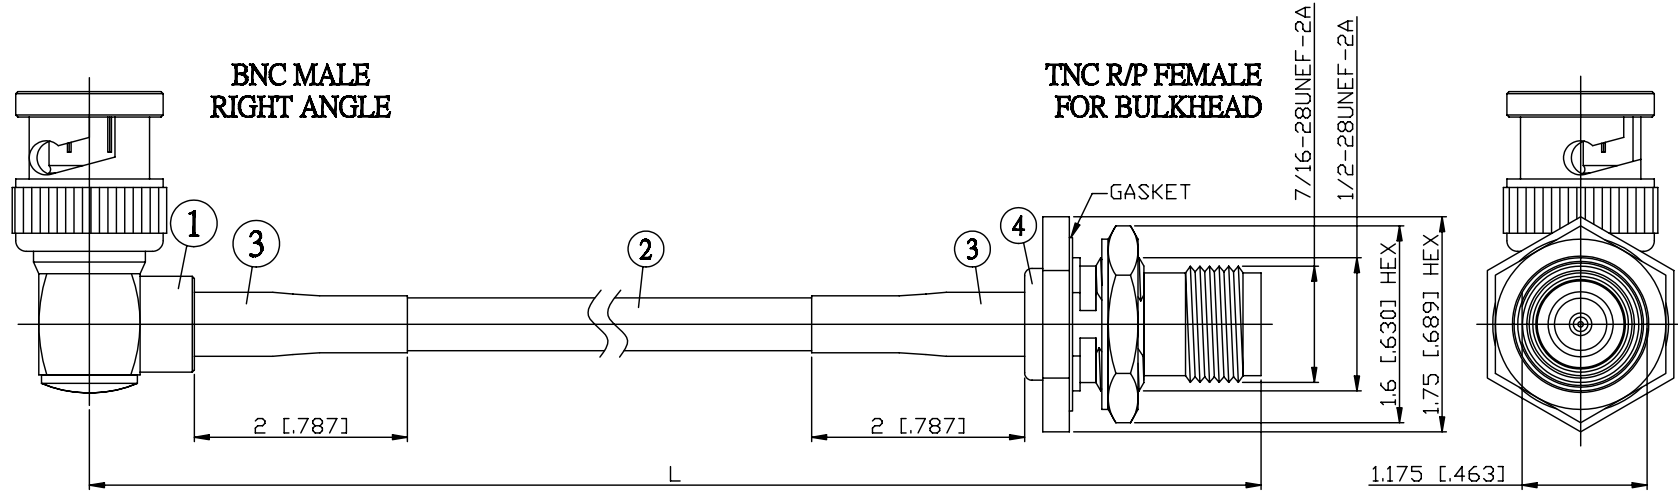

NO.	COMPONENTS	IMPEDANCE
1	BNC MALE RIGHT ANGLE	50 OHM
2	RG142	50 OHM
3	HEAT SHRINKING TUBE	
4	TNC REVERSE POLARITY FEMALE FOR BULKHEAD	50 OHM

JYE BAO P/N	L CM (INCH)
B39T95-142-15	15 (5.906)
B39T95-142-30	30 (11.811)
B39T95-142-50	50 (19.685)
B39T95-142-100	100 (39.370)
B39T95-142-150	150 (59.055)
B39T95-142-200	200 (78.740)
B39T95-142-XXX	CUSTOM LENGTH IN CM

MOUNTING HOLE

<p>LENGTH TOLERANCE IS $\pm 1.5\%$ OR $\pm 10\text{MM}$, WHICHEVER IS GREATER.</p>	<p>JYE BAO CO., LTD.</p> <p>TAIPEI TAIWAN</p>
	<p>DESCRIPTION CABLE ASSEMBLY BNC PLUG R/A TO TNC R/P JACK FOR BULKHEAD</p>
	<p>JYE BAO DRAWING NO. B39T95-142-XXX</p>