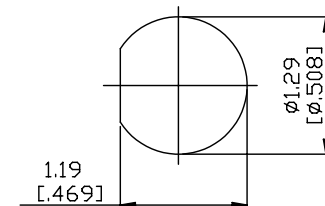

NO.	COMPONENTS	IMPEDANCE
1	BNC MALE RIGHT ANGLE	50 OHM
2	RG142	50 OHM
3	HEAT SHRINKING TUBE	
4	TNC REVERSE POLARITY FEMALE FOR BULKHEAD	50 OHM

JYE BAO P/N	L CM (INCH)
B39T95-142-15	15 (5.906)
B39T95-142-30	30 (11.811)
B39T95-142-50	50 (19.685)
B39T95-142-100	100 (39.370)
B39T95-142-150	150 (59.055)
B39T95-142-200	200 (78.740)
B39T95-142-XXX	CUSTOM LENGTH IN CM

MOUNTING HOLE

<p>LENGTH TOLERANCE IS $\pm 1.5\%$ OR $\pm 10\text{MM}$, WHICHEVER IS GREATER.</p>	<p>JYE BAO CO., LTD.</p> <p>TAIPEI TAIWAN</p>
	<p>DESCRIPTION CABLE ASSEMBLY BNC PLUG R/A TO TNC R/P JACK FOR BULKHEAD</p>
	<p>JYE BAO DRAWING NO. B39T95-142-XXX</p>