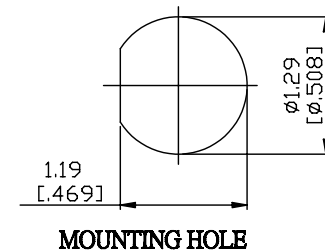

NO.	COMPONENTS	IMPEDANCE
1	BNC MALE RIGHT ANGLE	50 OHM
2	.141" TIN PLATED SEMI-RIGID CABLE (TIN PLATED RG402)	50 OHM
3	TNC REVERSE POLARITY FEMALE FOR BULKHEAD	50 OHM

JYE BAO P/N	L CM (INCH)
B39T95-141T-15	15 (5.906)
B39T95-141T-30	30 (11.811)
B39T95-141T-50	50 (19.685)
B39T95-141T-100	100 (39.370)
B39T95-141T-150	150 (59.055)
B39T95-141T-200	200 (78.740)
B39T95-141T-XXX	CUSTOM LENGTH IN CM

LENGTH TOLERANCE IS $\pm 1.5\%$ OR $\pm 10\text{MM}$ , WHICHEVER IS GREATER.	<b>JYE BAO CO., LTD.</b> TAIPEI TAIWAN
	DESCRIPTION CABLE ASSEMBLY BNC PLUG R/A TO TNC R/P JACK FOR BULKHEAD
	JYE BAO DRAWING NO. B39T95-141T-XXX