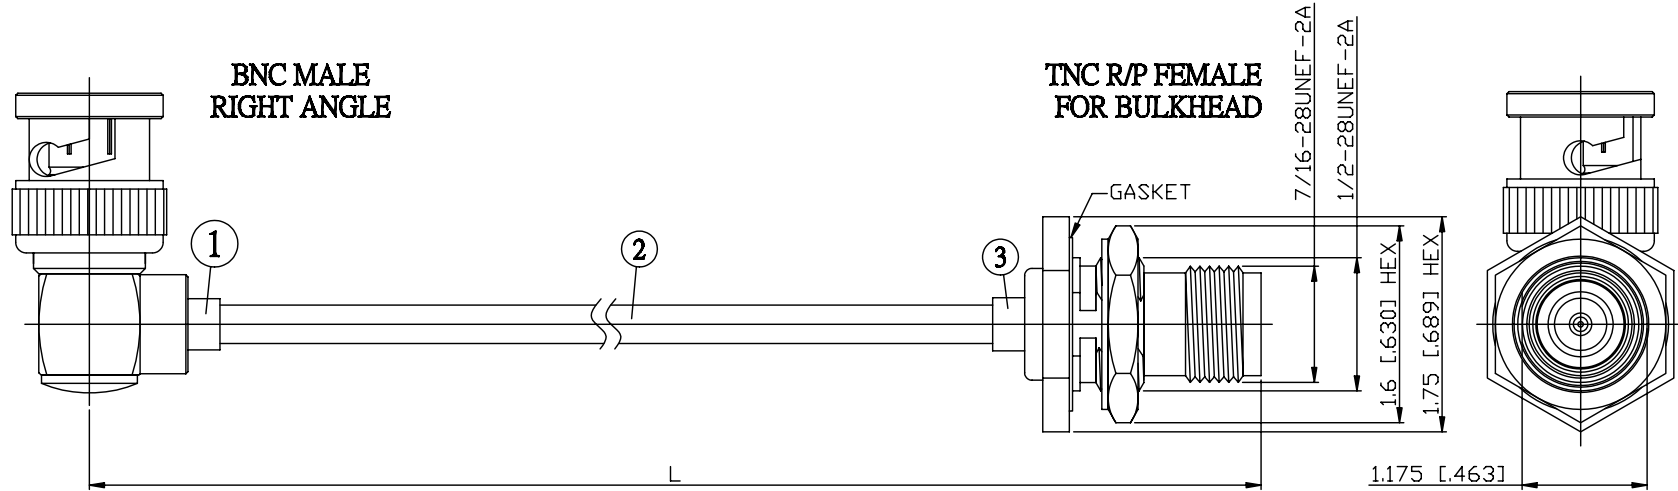

NO.	COMPONENTS	IMPEDANCE
1	BNC MALE RIGHT ANGLE	50 OHM
2	.141" TIN PLATED SEMI-RIGID CABLE (TIN PLATED RG402)	50 OHM
3	TNC REVERSE POLARITY FEMALE FOR BULKHEAD	50 OHM

JYE BAO P/N	L CM (INCH)
B39T95-141T-15	15 (5.906)
B39T95-141T-30	30 (11.811)
B39T95-141T-50	50 (19.685)
B39T95-141T-100	100 (39.370)
B39T95-141T-150	150 (59.055)
B39T95-141T-200	200 (78.740)
B39T95-141T-XXX	CUSTOM LENGTH IN CM

LENGTH TOLERANCE IS $\pm 1.5\%$ OR $\pm 10\text{MM}$ , WHICHEVER IS GREATER.	<b>JYE BAO CO., LTD.</b> TAIPEI TAIWAN
	DESCRIPTION CABLE ASSEMBLY BNC PLUG R/A TO TNC R/P JACK FOR BULKHEAD
	JYE BAO DRAWING NO. B39T95-141T-XXX