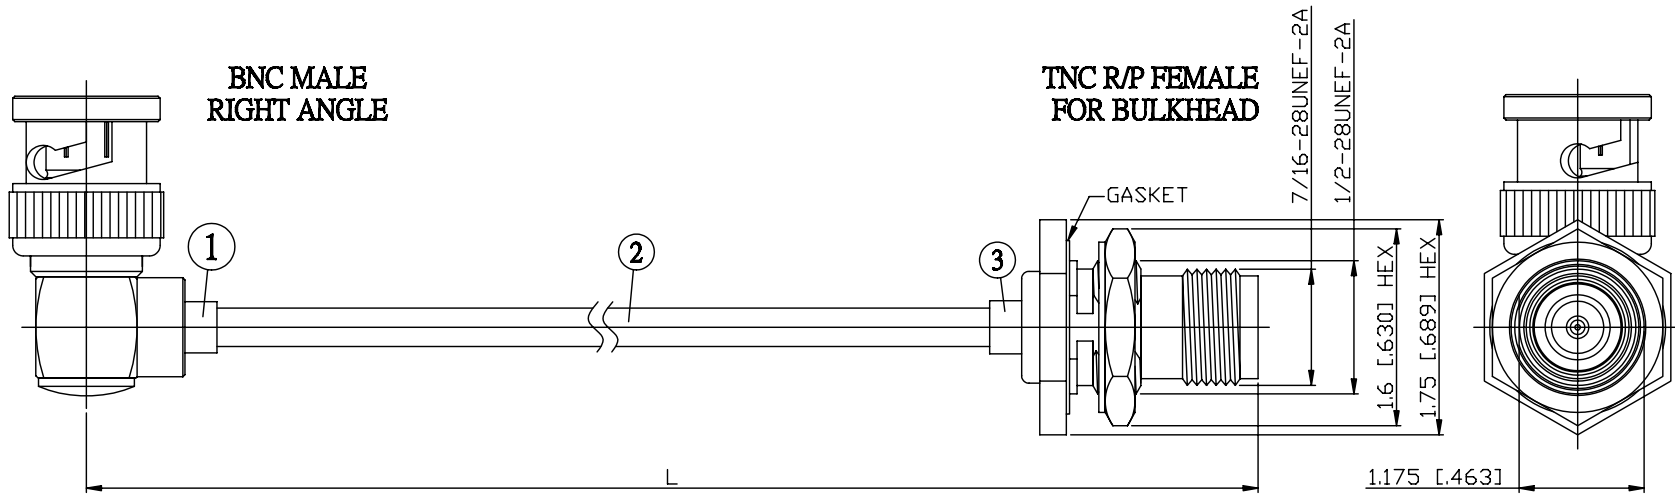

NO.	COMPONENTS	IMPEDANCE
1	BNC MALE RIGHT ANGLE	50 OHM
2	.141" HANDBENDABLE CABLE (= JYEBAO P/N .141SRF-W-P-50)	50 OHM
3	TNC REVERSE POLARITY FEMALE FOR BULKHEAD	50 OHM

JYE BAO P/N	L CM (INCH)
B39T95-141S-15	15 (5.906)
B39T95-141S-30	30 (11.811)
B39T95-141S-50	50 (19.685)
B39T95-141S-100	100 (39.370)
B39T95-141S-150	150 (59.055)
B39T95-141S-200	200 (78.740)
B39T95-141S-XXX	CUSTOM LENGTH IN CM

LENGTH TOLERANCE IS ±1.5% OR ±10MM, WHICHEVER IS GREATER.	JYE BAO CO., LTD. TAIPEI TAIWAN
	DESCRIPTION CABLE ASSEMBLY BNC PLUG R/A TO TNC R/P JACK FOR BULKHEAD
	JYE BAO DRAWING NO. B39T95-141S-XXX