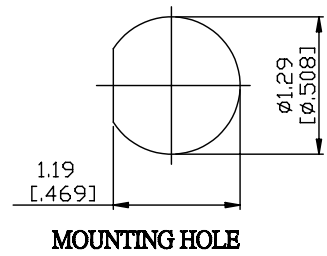

NO.	COMPONENTS	IMPEDANCE
1	BNC MALE RIGHT ANGLE	50 OHM
2	.141" HANDBENDABLE CABLE (= JYEBAO P/N .141SRF-W-P-50)	50 OHM
3	TNC REVERSE POLARITY FEMALE FOR BULKHEAD	50 OHM

JYE BAO P/N	L CM (INCH)
B39T95-141S-15	15 (5.906)
B39T95-141S-30	30 (11.811)
B39T95-141S-50	50 (19.685)
B39T95-141S-100	100 (39.370)
B39T95-141S-150	150 (59.055)
B39T95-141S-200	200 (78.740)
B39T95-141S-XXX	CUSTOM LENGTH IN CM

LENGTH TOLERANCE IS ±1.5% OR ±10MM, WHICHEVER IS GREATER.	JYE BAO CO., LTD. TAIPEI TAIWAN
	DESCRIPTION CABLE ASSEMBLY BNC PLUG R/A TO TNC R/P JACK FOR BULKHEAD
	JYE BAO DRAWING NO. B39T95-141S-XXX