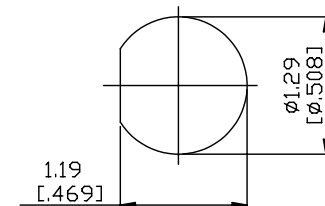

NO.	COMPONENTS	IMPEDANCE
1	BNC MALE RIGHT ANGLE	50 OHM
2	JB Y240	50 OHM
3	HEAT SHRINKING TUBE	
4	TNC FEMALE FOR BULKHEAD	50 OHM

JYE BAO P/N	L CM (INCH)
B39T85-L240-15	15 (5.906)
B39T85-L240-30	30 (11.811)
B39T85-L240-50	50 (19.685)
B39T85-L240-100	100 (39.370)
B39T85-L240-150	150 (59.055)
B39T85-L240-200	200 (78.740)
B39T85-L240-XXX	CUSTOM LENGTH IN CM

MOUNTING HOLE

<p>LENGTH TOLERANCE IS <math>\pm 1.5\%</math> OR <math>\pm 10\text{MM}</math>, WHICHEVER IS GREATER.</p>	<p><b>JYE BAO CO., LTD.</b></p> <p>TAIPEI TAIWAN</p>
	<p>DESCRIPTION CABLE ASSEMBLY BNC PLUG R/A TO TNC JACK FOR BULKHEAD</p>
	<p>JYE BAO DRAWING NO. B39T85-L240-XXX</p>