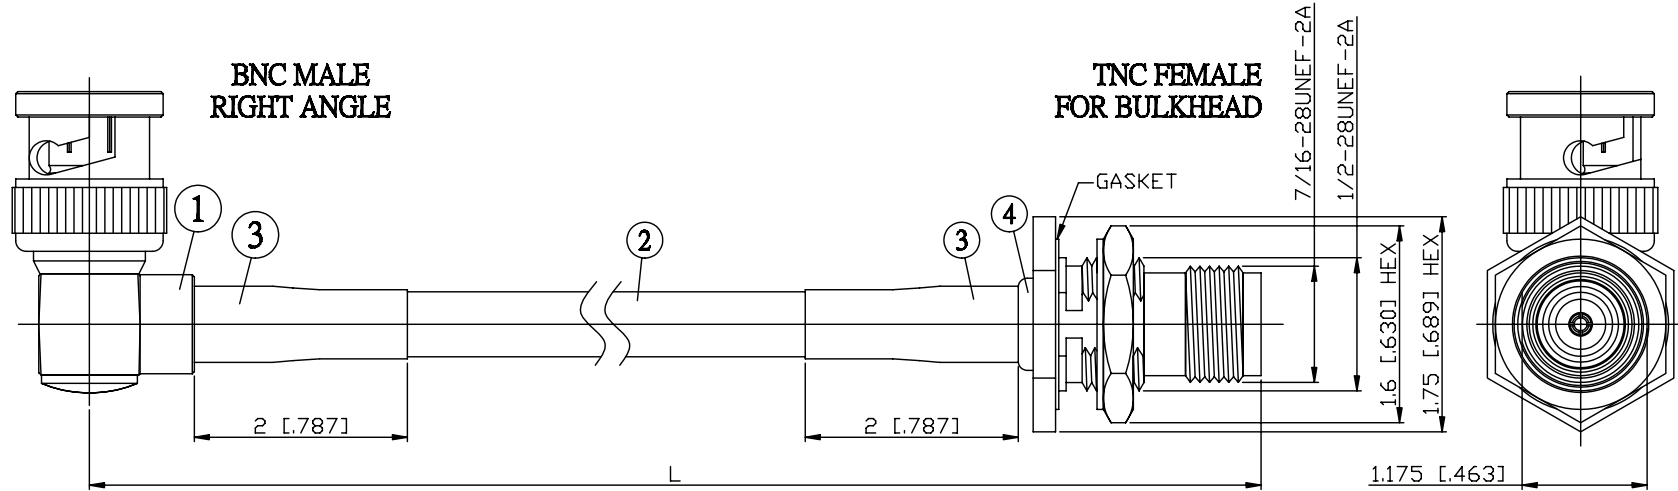

NO.	COMPONENTS	IMPEDANCE
1	BNC MALE RIGHT ANGLE	50 OHM
2	JB Y240	50 OHM
3	HEAT SHRINKING TUBE	
4	TNC FEMALE FOR BULKHEAD	50 OHM

JYE BAO P/N	L CM (INCH)
B39T85-L240-15	15 (5.906)
B39T85-L240-30	30 (11.811)
B39T85-L240-50	50 (19.685)
B39T85-L240-100	100 (39.370)
B39T85-L240-150	150 (59.055)
B39T85-L240-200	200 (78.740)
B39T85-L240-XXX	CUSTOM LENGTH IN CM

MOUNTING HOLE

<p>LENGTH TOLERANCE IS <math>\pm 1.5\%</math> OR <math>\pm 10\text{MM}</math>, WHICHEVER IS GREATER.</p>	<p><b>JYE BAO CO., LTD.</b></p> <p>TAIPEI TAIWAN</p>
	<p>DESCRIPTION CABLE ASSEMBLY BNC PLUG R/A TO TNC JACK FOR BULKHEAD</p>
	<p>JYE BAO DRAWING NO. B39T85-L240-XXX</p>