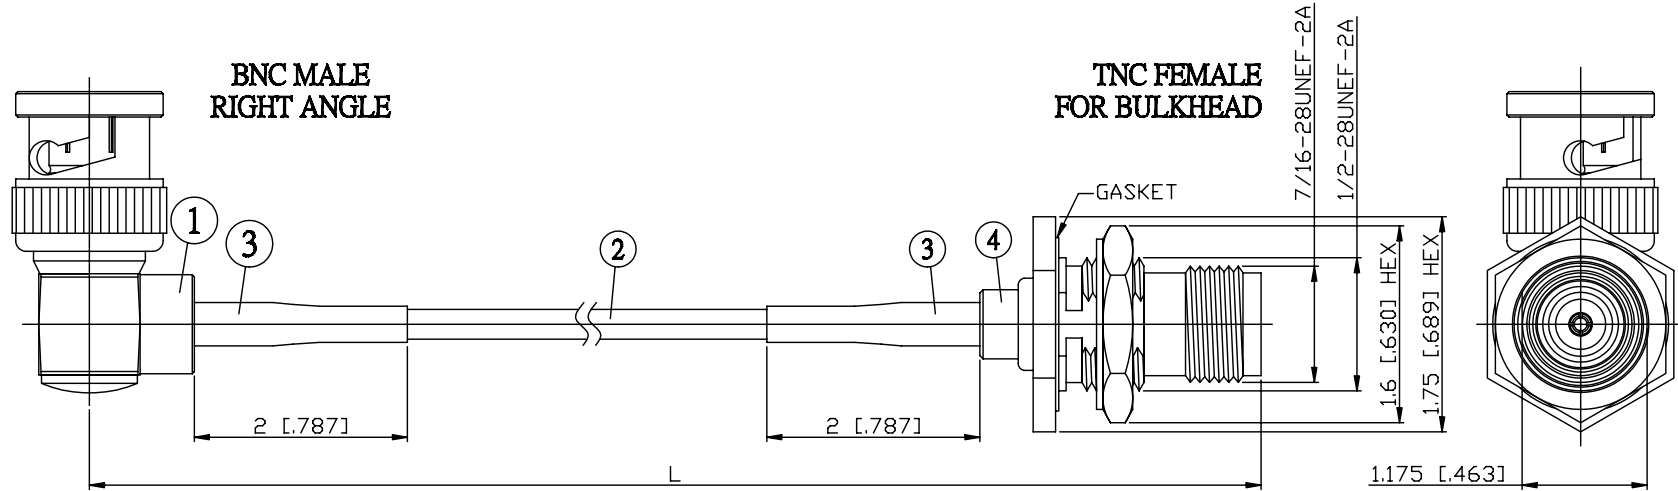

NO.	COMPONENTS	IMPEDANCE
1	BNC MALE RIGHT ANGLE	50 OHM
2	JBY100	50 OHM
3	HEAT SHRINKING TUBE	
4	TNC FEMALE FOR BULKHEAD	50 OHM

JYE BAO P/N	L CM (INCH)
B39T85-L100-15	15 (5.906)
B39T85-L100-30	30 (11.811)
B39T85-L100-50	50 (19.685)
B39T85-L100-100	100 (39.370)
B39T85-L100-150	150 (59.055)
B39T85-L100-200	200 (78.740)
B39T85-L100-XXX	CUSTOM LENGTH IN CM

MOUNTING HOLE

LENGTH TOLERANCE IS $\pm 1.5\%$ OR $\pm 10\text{MM}$, WHICHEVER IS GREATER.	JYE BAO CO., LTD. TAIPEI TAIWAN
	DESCRIPTION CABLE ASSEMBLY BNC PLUG R/A TO TNC JACK FOR BULKHEAD
	JYE BAO DRAWING NO. B39T85-L100-XXXX