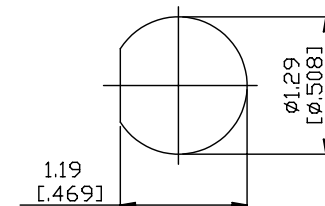

NO.	COMPONENTS	IMPEDANCE
1	BNC MALE RIGHT ANGLE	50 OHM
2	JBY100	50 OHM
3	HEAT SHRINKING TUBE	
4	TNC FEMALE FOR BULKHEAD	50 OHM

JYE BAO P/N	L CM (INCH)
B39T85-L100-15	15 (5.906)
B39T85-L100-30	30 (11.811)
B39T85-L100-50	50 (19.685)
B39T85-L100-100	100 (39.370)
B39T85-L100-150	150 (59.055)
B39T85-L100-200	200 (78.740)
B39T85-L100-XXX	CUSTOM LENGTH IN CM

MOUNTING HOLE

LENGTH TOLERANCE IS $\pm 1.5\%$ OR $\pm 10\text{MM}$, WHICHEVER IS GREATER.	JYE BAO CO., LTD. TAIPEI TAIWAN
	DESCRIPTION CABLE ASSEMBLY BNC PLUG R/A TO TNC JACK FOR BULKHEAD
	JYE BAO DRAWING NO. B39T85-L100-XXXX