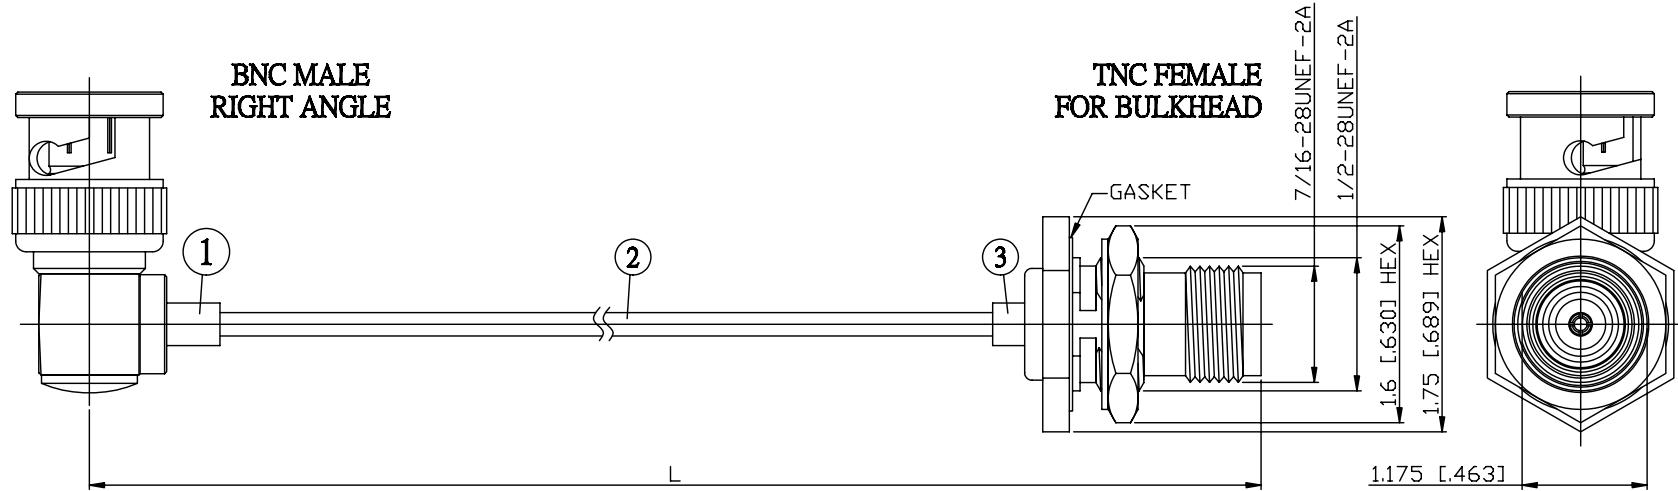

NO.	COMPONENTS	IMPEDANCE
1	BNC MALE RIGHT ANGLE	50 OHM
2	.085" TIN PLATED SEMI-RIGID CABLE (TIN PLATED RG405)	50 OHM
3	TNC FEMALE FOR BULKHEAD	50 OHM

JYE BAO P/N	L CM (INCH)
B39T85-85T-15	15 (5.906)
B39T85-85T-30	30 (11.811)
B39T85-85T-50	50 (19.685)
B39T85-85T-100	100 (39.370)
B39T85-85T-150	150 (59.055)
B39T85-85T-200	200 (78.740)
B39T85-85T-XXX	CUSTOM LENGTH IN CM

MOUNTING HOLE

LENGTH TOLERANCE IS $\pm 1.5\%$ OR $\pm 10\text{MM}$, WHICHEVER IS GREATER.	JYE BAO CO., LTD. TAIPEI TAIWAN
	DESCRIPTION CABLE ASSEMBLY BNC PLUG R/A TO TNC JACK FOR BULKHEAD
	JYE BAO DRAWING NO. B39T85-85T-XXX