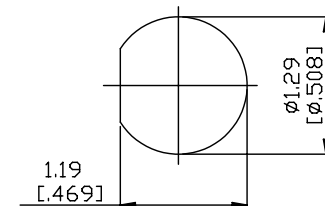

NO.	COMPONENTS	IMPEDANCE
1	BNC MALE RIGHT ANGLE	50 OHM
2	.085" TIN PLATED SEMI-RIGID CABLE (TIN PLATED RG405)	50 OHM
3	TNC FEMALE FOR BULKHEAD	50 OHM

JYE BAO P/N	L CM (INCH)
B39T85-85T-15	15 (5.906)
B39T85-85T-30	30 (11.811)
B39T85-85T-50	50 (19.685)
B39T85-85T-100	100 (39.370)
B39T85-85T-150	150 (59.055)
B39T85-85T-200	200 (78.740)
B39T85-85T-XXX	CUSTOM LENGTH IN CM

MOUNTING HOLE

LENGTH TOLERANCE IS $\pm 1.5\%$ OR $\pm 10\text{MM}$, WHICHEVER IS GREATER.	JYE BAO CO., LTD. TAIPEI TAIWAN
	DESCRIPTION CABLE ASSEMBLY BNC PLUG R/A TO TNC JACK FOR BULKHEAD
	JYE BAO DRAWING NO. B39T85-85T-XXX