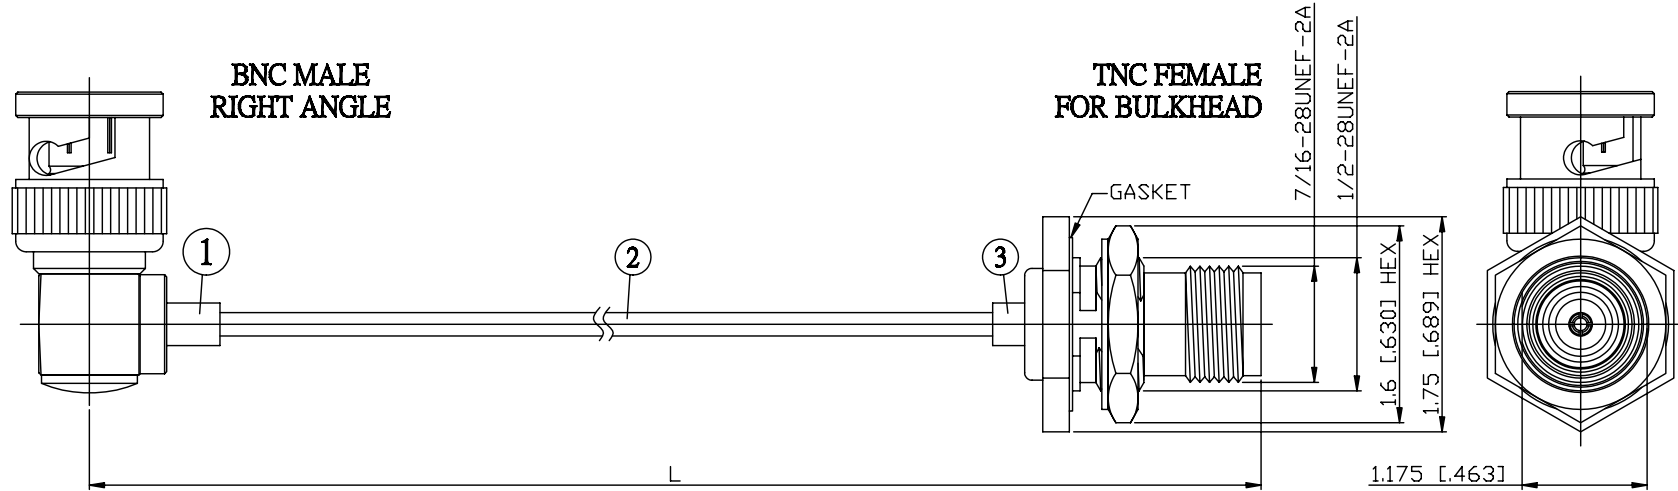

NO.	COMPONENTS	IMPEDANCE
1	BNC MALE RIGHT ANGLE	50 OHM
2	.085" HANDBENDABLE CABLE (= JYBAO P/N .085SRF-W-P-50)	50 OHM
3	TNC FEMALE FOR BULKHEAD	50 OHM

JYE BAO P/N	L CM (INCH)
B39T85-85S-15	15 (5.906)
B39T85-85S-30	30 (11.811)
B39T85-85S-50	50 (19.685)
B39T85-85S-100	100 (39.370)
B39T85-85S-150	150 (59.055)
B39T85-85S-200	200 (78.740)
B39T85-85S-XXX	CUSTOM LENGTH IN CM

MOUNTING HOLE

<p>LENGTH TOLERANCE IS $\pm 1.5\%$ OR $\pm 10\text{MM}$, WHICHEVER IS GREATER.</p>	<p>JYE BAO CO., LTD. TAIPEI TAIWAN</p>
	<p>DESCRIPTION CABLE ASSEMBLY BNC PLUG R/A TO TNC JACK FOR BULKHEAD</p>
	<p>JYE BAO DRAWING NO. B39T85-85S-XXX</p>