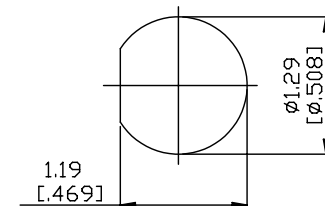

NO.	COMPONENTS	IMPEDANCE
1	BNC MALE RIGHT ANGLE	50 OHM
2	.085" HANDBENDABLE CABLE (= JYBAO P/N .085SRF-W-P-50)	50 OHM
3	TNC FEMALE FOR BULKHEAD	50 OHM

JYE BAO P/N	L CM (INCH)
B39T85-85S-15	15 (5.906)
B39T85-85S-30	30 (11.811)
B39T85-85S-50	50 (19.685)
B39T85-85S-100	100 (39.370)
B39T85-85S-150	150 (59.055)
B39T85-85S-200	200 (78.740)
B39T85-85S-XXX	CUSTOM LENGTH IN CM

MOUNTING HOLE

<p>LENGTH TOLERANCE IS $\pm 1.5\%$ OR $\pm 10\text{MM}$, WHICHEVER IS GREATER.</p>	<p>JYE BAO CO., LTD. TAIPEI TAIWAN</p>
	<p>DESCRIPTION CABLE ASSEMBLY BNC PLUG R/A TO TNC JACK FOR BULKHEAD</p>
	<p>JYE BAO DRAWING NO. B39T85-85S-XXX</p>