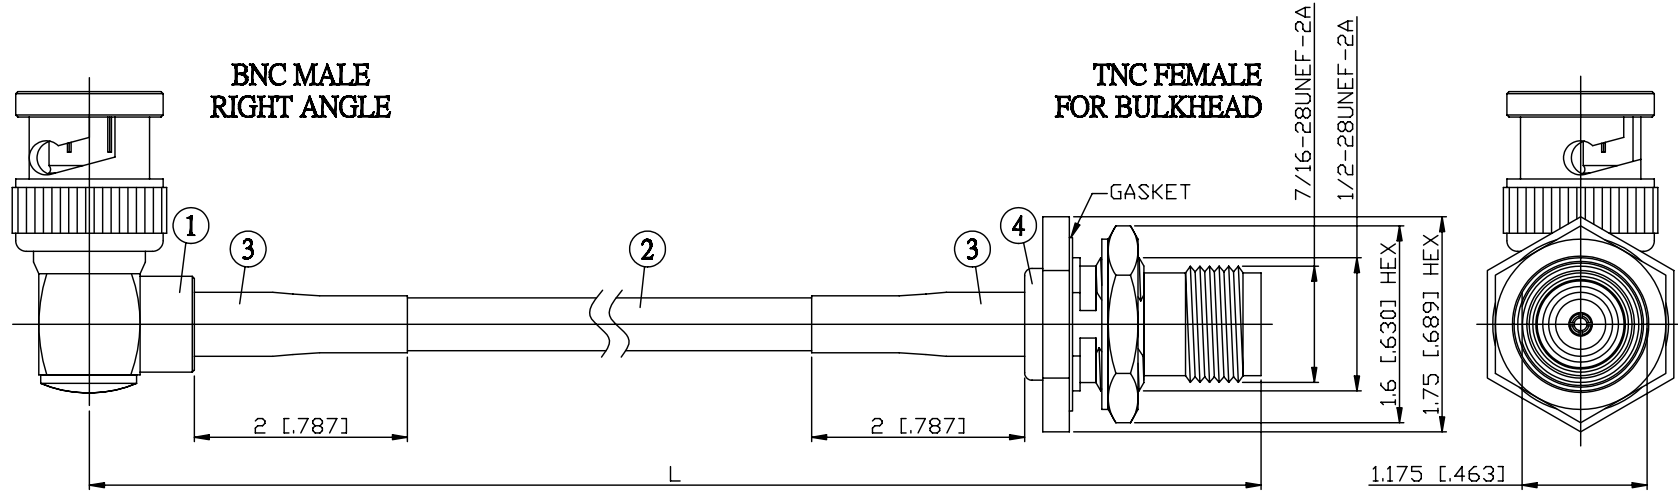

NO.	COMPONENTS	IMPEDANCE
1	BNC MALE RIGHT ANGLE	50 OHM
2	RG58	50 OHM
3	HEAT SHRINKING TUBE	
4	TNC FEMALE FOR BULKHEAD	50 OHM

JYE BAO P/N	L CM (INCH)
B39T85-58-15	15 (5.906)
B39T85-58-30	30 (11.811)
B39T85-58-50	50 (19.685)
B39T85-58-100	100 (39.370)
B39T85-58-150	150 (59.055)
B39T85-58-200	200 (78.740)
B39T85-58-XXX	CUSTOM LENGTH IN CM

MOUNTING HOLE

<p>LENGTH TOLERANCE IS <math>\pm 1.5\%</math> OR <math>\pm 10\text{MM}</math>, WHICHEVER IS GREATER.</p>	<p><b>JYE BAO CO., LTD.</b> TAIPEI TAIWAN</p>
	<p>DESCRIPTION CABLE ASSEMBLY BNC PLUG R/A TO TNC JACK FOR BULKHEAD</p>
	<p>JYE BAO DRAWING NO. B39T85-58-XXX</p>