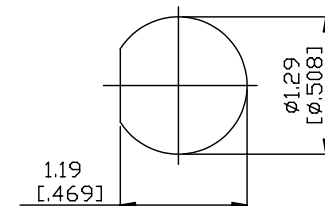

NO.	COMPONENTS	IMPEDANCE
1	BNC MALE RIGHT ANGLE	50 OHM
2	RG58	50 OHM
3	HEAT SHRINKING TUBE	
4	TNC FEMALE FOR BULKHEAD	50 OHM

JYE BAO P/N	L CM (INCH)
B39T85-58-15	15 (5.906)
B39T85-58-30	30 (11.811)
B39T85-58-50	50 (19.685)
B39T85-58-100	100 (39.370)
B39T85-58-150	150 (59.055)
B39T85-58-200	200 (78.740)
B39T85-58-XXX	CUSTOM LENGTH IN CM

MOUNTING HOLE

<p>LENGTH TOLERANCE IS <math>\pm 1.5\%</math> OR <math>\pm 10\text{MM}</math>, WHICHEVER IS GREATER.</p>	<p><b>JYE BAO CO., LTD.</b> TAIPEI TAIWAN</p>
	<p>DESCRIPTION CABLE ASSEMBLY BNC PLUG R/A TO TNC JACK FOR BULKHEAD</p>
	<p>JYE BAO DRAWING NO. B39T85-58-XXX</p>