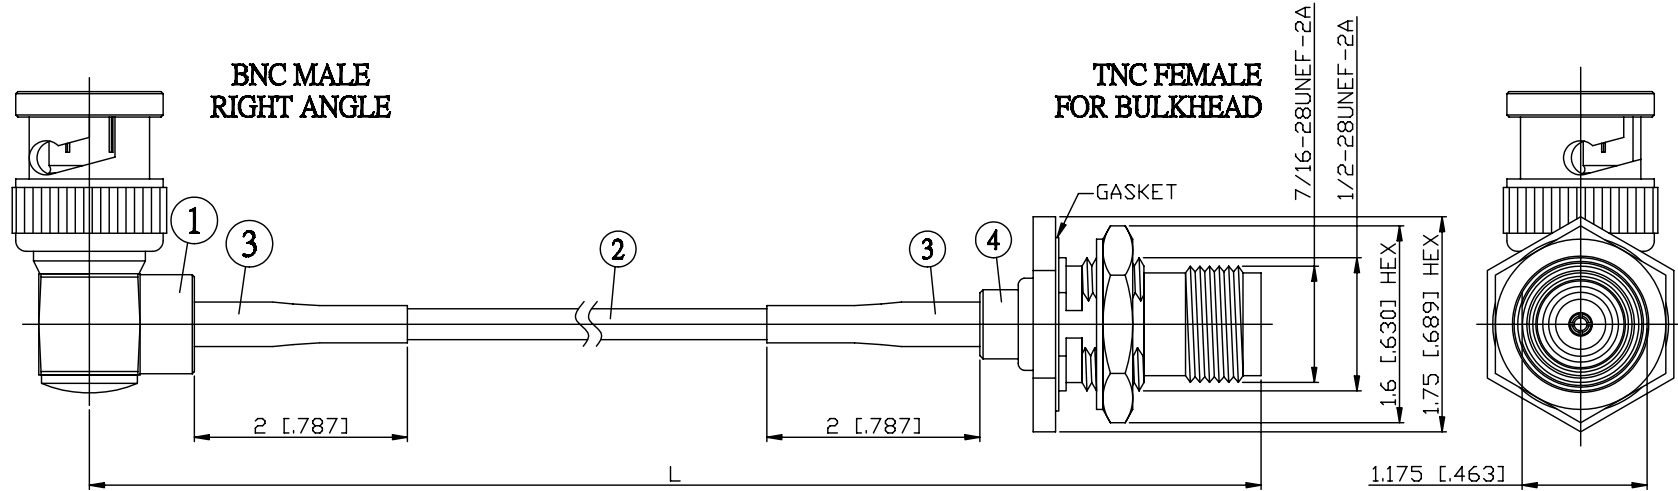

NO.	COMPONENTS	IMPEDANCE
1	BNC MALE RIGHT ANGLE	50 OHM
2	DOUBLE SHIELDED RG316(= RD316)	50 OHM
3	HEAT SHRINKING TUBE	
4	TNC FEMALE FOR BULKHEAD	50 OHM

JYE BAO P/N	L CM (INCH)
B39T85-316D-15	15 (5.906)
B39T85-316D-30	30 (11.811)
B39T85-316D-50	50 (19.685)
B39T85-316D-100	100 (39.370)
B39T85-316D-150	150 (59.055)
B39T85-316D-200	200 (78.740)
B39T85-316D-XXX	CUSTOM LENGTH IN CM

LENGTH TOLERANCE IS $\pm 1.5\%$ OR $\pm 10\text{MM}$, WHICHEVER IS GREATER.	JYE BAO CO., LTD. TAIPEI TAIWAN
	DESCRIPTION CABLE ASSEMBLY BNC PLUG R/A TO TNC JACK FOR BULKHEAD
	JYE BAO DRAWING NO. B39T85-316D-XXX