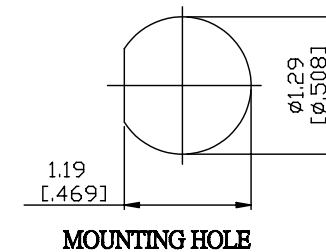

NO.	COMPONENTS	IMPEDANCE
1	BNC MALE RIGHT ANGLE	50 OHM
2	DOUBLE SHIELDED RG316(= RD316)	50 OHM
3	HEAT SHRINKING TUBE	
4	TNC FEMALE FOR BULKHEAD	50 OHM

JYE BAO P/N	L CM (INCH)
B39T85-316D-15	15 (5.906)
B39T85-316D-30	30 (11.811)
B39T85-316D-50	50 (19.685)
B39T85-316D-100	100 (39.370)
B39T85-316D-150	150 (59.055)
B39T85-316D-200	200 (78.740)
B39T85-316D-XXX	CUSTOM LENGTH IN CM

LENGTH TOLERANCE IS $\pm 1.5\%$ OR $\pm 10\text{MM}$, WHICHEVER IS GREATER.	JYE BAO CO., LTD. TAIPEI TAIWAN
	DESCRIPTION CABLE ASSEMBLY BNC PLUG R/A TO TNC JACK FOR BULKHEAD
	JYE BAO DRAWING NO. B39T85-316D-XXX