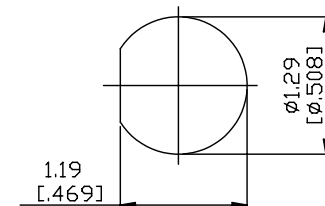

NO.	COMPONENTS	IMPEDANCE
1	BNC MALE RIGHT ANGLE	75 OHM
2	RG179	75 OHM
3	HEAT SHRINKING TUBE	
4	TNC FEMALE FOR BULKHEAD	75 OHM

JYE BAO P/N	L CM (INCH)
B39T85-179-15	15 (5.906)
B39T85-179-30	30 (11.811)
B39T85-179-50	50 (19.685)
B39T85-179-100	100 (39.370)
B39T85-179-150	150 (59.055)
B39T85-179-200	200 (78.740)
B39T85-179-XXX	CUSTOM LENGTH IN CM

MOUNTING HOLE

<p>LENGTH TOLERANCE IS $\pm 1.5\%$ OR $\pm 10\text{MM}$, WHICHEVER IS GREATER.</p>	<p>JYE BAO CO., LTD.</p> <p>TAIPEI TAIWAN</p>
	<p>DESCRIPTION CABLE ASSEMBLY BNC PLUG R/A TO TNC JACK FOR BULKHEAD</p>
	<p>JYE BAO DRAWING NO. B39T85-179-XXX</p>