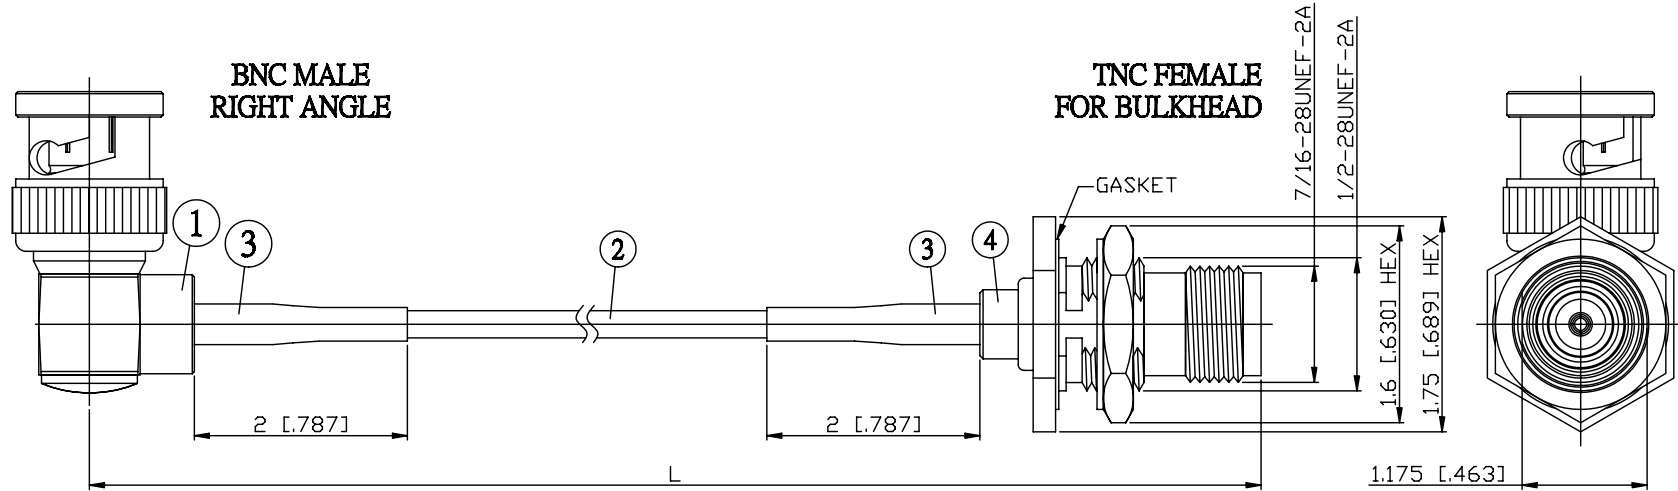

NO.	COMPONENTS	IMPEDANCE
1	BNC MALE RIGHT ANGLE	75 OHM
2	RG179	75 OHM
3	HEAT SHRINKING TUBE	
4	TNC FEMALE FOR BULKHEAD	75 OHM

JYE BAO P/N	L CM (INCH)
B39T85-179-15	15 (5.906)
B39T85-179-30	30 (11.811)
B39T85-179-50	50 (19.685)
B39T85-179-100	100 (39.370)
B39T85-179-150	150 (59.055)
B39T85-179-200	200 (78.740)
B39T85-179-XXX	CUSTOM LENGTH IN CM

MOUNTING HOLE

<p>LENGTH TOLERANCE IS $\pm 1.5\%$ OR $\pm 10\text{MM}$, WHICHEVER IS GREATER.</p>	<p>JYE BAO CO., LTD.</p> <p>TAIPEI TAIWAN</p>
	<p>DESCRIPTION CABLE ASSEMBLY BNC PLUG R/A TO TNC JACK FOR BULKHEAD</p>
	<p>JYE BAO DRAWING NO. B39T85-179-XXX</p>