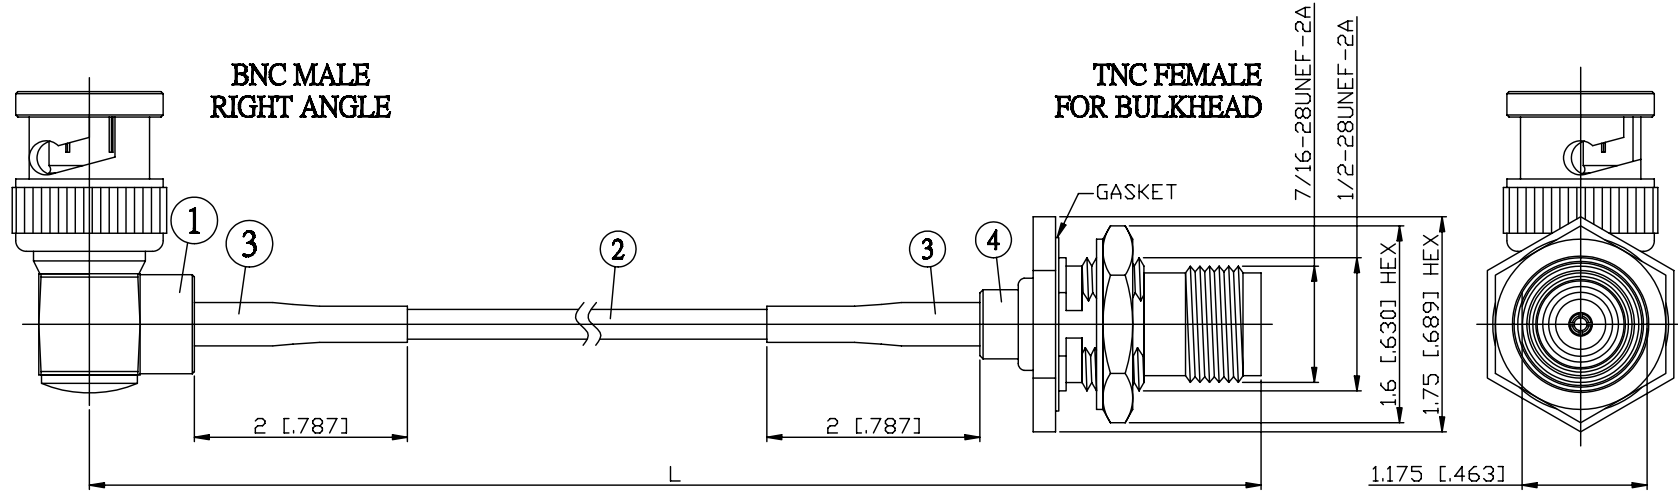

NO.	COMPONENTS	IMPEDANCE
1	BNC MALE RIGHT ANGLE	50 OHM
2	RG174	50 OHM
3	HEAT SHRINKING TUBE	
4	TNC FEMALE FOR BULKHEAD	50 OHM

JYE BAO P/N	L CM (INCH)
B39T85-174-15	15 (5.906)
B39T85-174-30	30 (11.811)
B39T85-174-50	50 (19.685)
B39T85-174-100	100 (39.370)
B39T85-174-150	150 (59.055)
B39T85-174-200	200 (78.740)
B39T85-174-XXX	CUSTOM LENGTH IN CM

LENGTH TOLERANCE IS $\pm 1.5\%$ OR $\pm 10\text{MM}$, WHICHEVER IS GREATER.	JYE BAO CO., LTD. TAIPEI TAIWAN
	DESCRIPTION CABLE ASSEMBLY BNC PLUG R/A TO TNC JACK FOR BULKHEAD
	JYE BAO DRAWING NO. B39T85-174-XXX