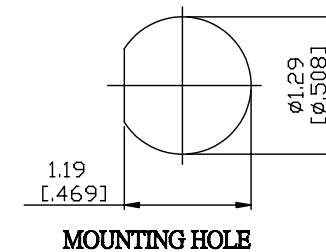

NO.	COMPONENTS	IMPEDANCE
1	BNC MALE RIGHT ANGLE	50 OHM
2	RG174	50 OHM
3	HEAT SHRINKING TUBE	
4	TNC FEMALE FOR BULKHEAD	50 OHM

JYE BAO P/N	L CM (INCH)
B39T85-174-15	15 (5.906)
B39T85-174-30	30 (11.811)
B39T85-174-50	50 (19.685)
B39T85-174-100	100 (39.370)
B39T85-174-150	150 (59.055)
B39T85-174-200	200 (78.740)
B39T85-174-XXX	CUSTOM LENGTH IN CM

LENGTH TOLERANCE IS $\pm 1.5\%$ OR $\pm 10\text{MM}$, WHICHEVER IS GREATER.	JYE BAO CO., LTD. TAIPEI TAIWAN
	DESCRIPTION CABLE ASSEMBLY BNC PLUG R/A TO TNC JACK FOR BULKHEAD
	JYE BAO DRAWING NO. B39T85-174-XXX