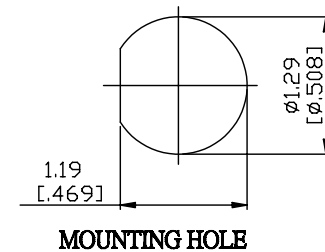

NO.	COMPONENTS	IMPEDANCE
1	BNC MALE RIGHT ANGLE	50 OHM
2	.141" TIN PLATED SEMI-RIGID CABLE (TIN PLATED RG402)	50 OHM
3	TNC FEMALE FOR BULKHEAD	50 OHM

JYE BAO P/N	L CM (INCH)
B39T85-141T-15	15 (5.906)
B39T85-141T-30	30 (11.811)
B39T85-141T-50	50 (19.685)
B39T85-141T-100	100 (39.370)
B39T85-141T-150	150 (59.055)
B39T85-141T-200	200 (78.740)
B39T85-141T-XXX	CUSTOM LENGTH IN CM

LENGTH TOLERANCE IS $\pm 1.5\%$ OR $\pm 10\text{MM}$, WHICHEVER IS GREATER.	JYE BAO CO., LTD. TAIPEI TAIWAN
	DESCRIPTION CABLE ASSEMBLY BNC PLUG R/A TO TNC JACK FOR BULKHEAD
	JYE BAO DRAWING NO. B39T85-141T-XXX