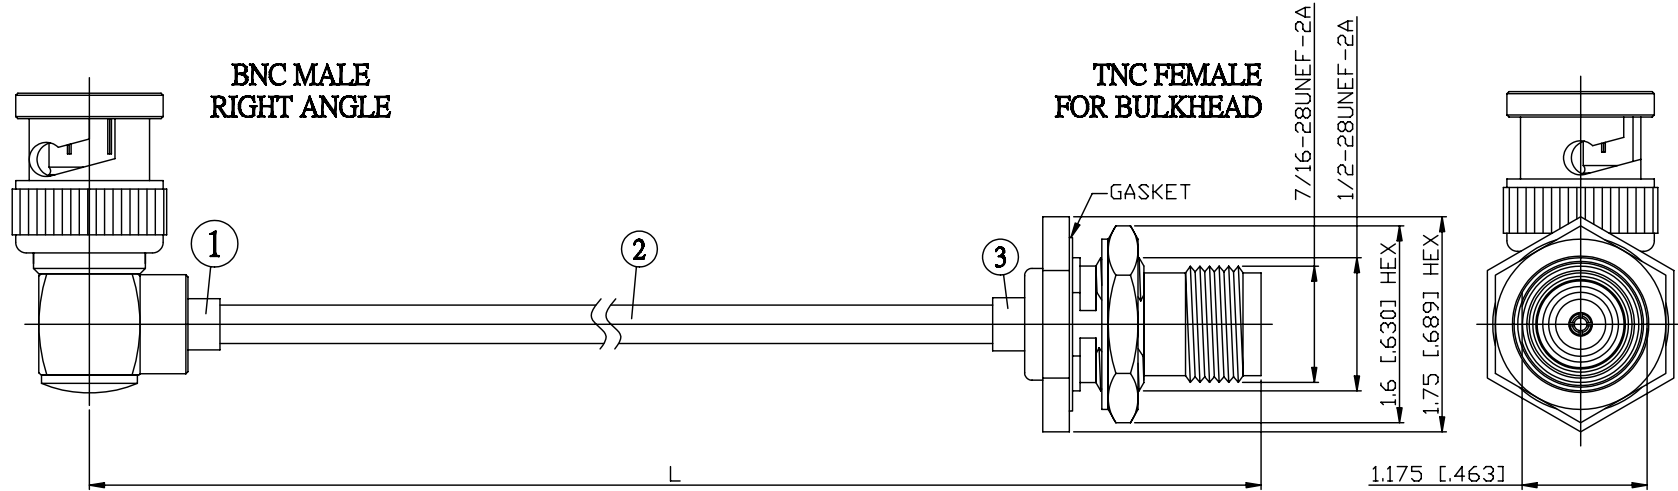

NO.	COMPONENTS	IMPEDANCE
1	BNC MALE RIGHT ANGLE	50 OHM
2	.141" TIN PLATED SEMI-RIGID CABLE (TIN PLATED RG402)	50 OHM
3	TNC FEMALE FOR BULKHEAD	50 OHM

JYE BAO P/N	L CM (INCH)
B39T85-141T-15	15 (5.906)
B39T85-141T-30	30 (11.811)
B39T85-141T-50	50 (19.685)
B39T85-141T-100	100 (39.370)
B39T85-141T-150	150 (59.055)
B39T85-141T-200	200 (78.740)
B39T85-141T-XXX	CUSTOM LENGTH IN CM

LENGTH TOLERANCE IS $\pm 1.5\%$ OR $\pm 10\text{MM}$, WHICHEVER IS GREATER.	JYE BAO CO., LTD. TAIPEI TAIWAN
	DESCRIPTION CABLE ASSEMBLY BNC PLUG R/A TO TNC JACK FOR BULKHEAD
	JYE BAO DRAWING NO. B39T85-141T-XXX