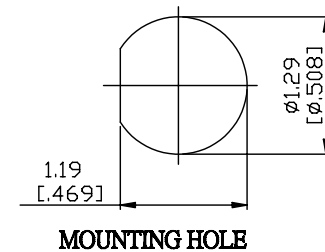

NO.	COMPONENTS	IMPEDANCE
1	BNC MALE RIGHT ANGLE	50 OHM
2	.141" HANDBENDABLE CABLE (= JYEBAO P/N .141SRF-W-P-50)	50 OHM
3	TNC FEMALE FOR BULKHEAD	50 OHM

JYE BAO P/N	L CM (INCH)
B39T85-141S-15	15 (5.906)
B39T85-141S-30	30 (11.811)
B39T85-141S-50	50 (19.685)
B39T85-141S-100	100 (39.370)
B39T85-141S-150	150 (59.055)
B39T85-141S-200	200 (78.740)
B39T85-141S-XXX	CUSTOM LENGTH IN CM

LENGTH TOLERANCE IS $\pm 1.5\%$ OR $\pm 10\text{MM}$ , WHICHEVER IS GREATER.	<b>JYE BAO CO., LTD.</b> TAIPEI TAIWAN
	DESCRIPTION CABLE ASSEMBLY BNC PLUG R/A TO TNC JACK FOR BULKHEAD
	JYE BAO DRAWING NO. B39T85-141S-XXX