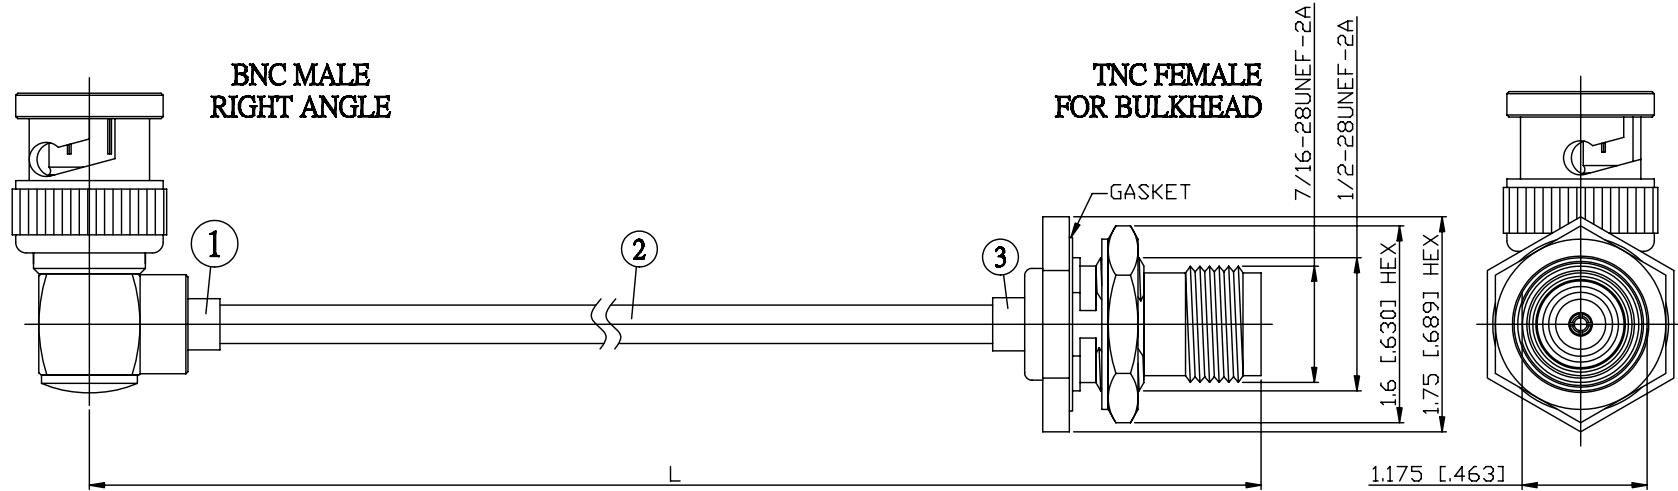

NO.	COMPONENTS	IMPEDANCE
1	BNC MALE RIGHT ANGLE	50 OHM
2	.141" HANDBENDABLE CABLE (= JYEBAO P/N .141SRF-W-P-50)	50 OHM
3	TNC FEMALE FOR BULKHEAD	50 OHM

JYE BAO P/N	L CM (INCH)
B39T85-141S-15	15 (5.906)
B39T85-141S-30	30 (11.811)
B39T85-141S-50	50 (19.685)
B39T85-141S-100	100 (39.370)
B39T85-141S-150	150 (59.055)
B39T85-141S-200	200 (78.740)
B39T85-141S-XXX	CUSTOM LENGTH IN CM

LENGTH TOLERANCE IS $\pm 1.5\%$ OR $\pm 10\text{MM}$ , WHICHEVER IS GREATER.	<b>JYE BAO CO., LTD.</b> TAIPEI TAIWAN
	DESCRIPTION CABLE ASSEMBLY BNC PLUG R/A TO TNC JACK FOR BULKHEAD
	JYE BAO DRAWING NO. B39T85-141S-XXX