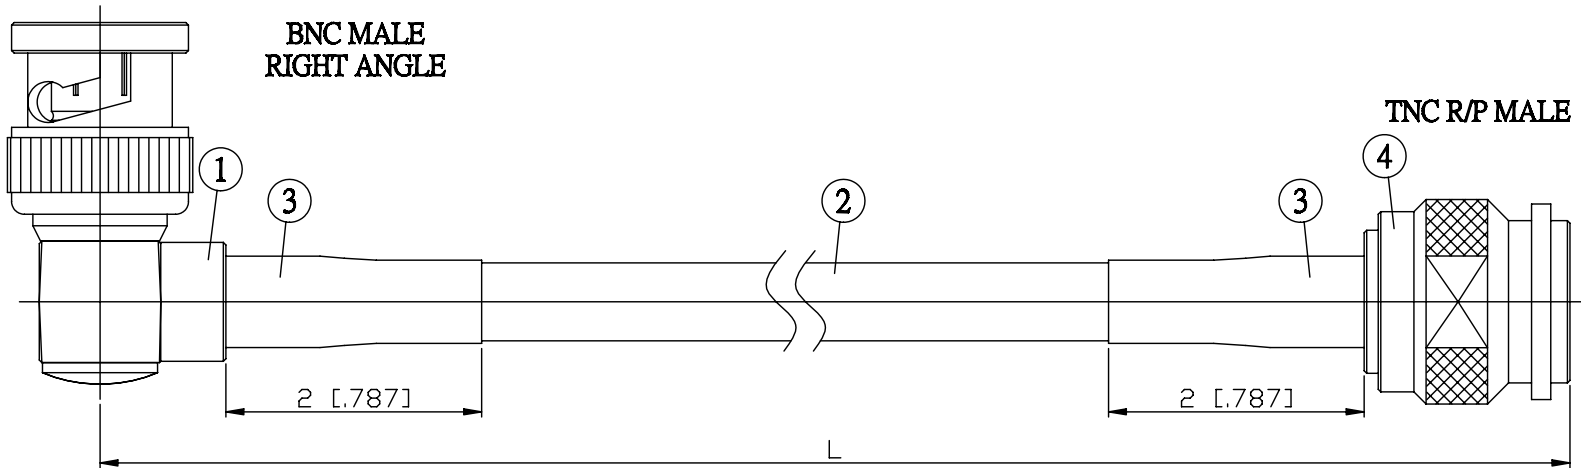

NO.	COMPONENTS	IMPEDANCE
1	BNC MALE RIGHT ANGLE	50 OHM
2	JB Y240	50 OHM
3	HEAT SHRINKING TUBE	
4	TNC REVERSE POLARITY MALE	50 OHM

JYE BAO P/N	L CM (INCH)
B39T60-L240-15	15 (5.906)
B39T60-L240-30	30 (11.811)
B39T60-L240-50	50 (19.685)
B39T60-L240-100	100 (39.370)
B39T60-L240-150	150 (59.055)
B39T60-L240-200	200 (78.740)
B39T60-L240-XXX	CUSTOM LENGTH IN CM

LENGTH TOLERANCE IS $\pm 1.5\%$ OR $\pm 10\text{MM}$, WHICHEVER IS GREATER.	JYE BAO CO., LTD. TAIPEI TAIWAN
	DESCRIPTION CABLE ASSEMBLY BNC PLUG R/A TO TNC R/P PLUG
	JYE BAO DRAWING NO. B39T60-L240-XXX