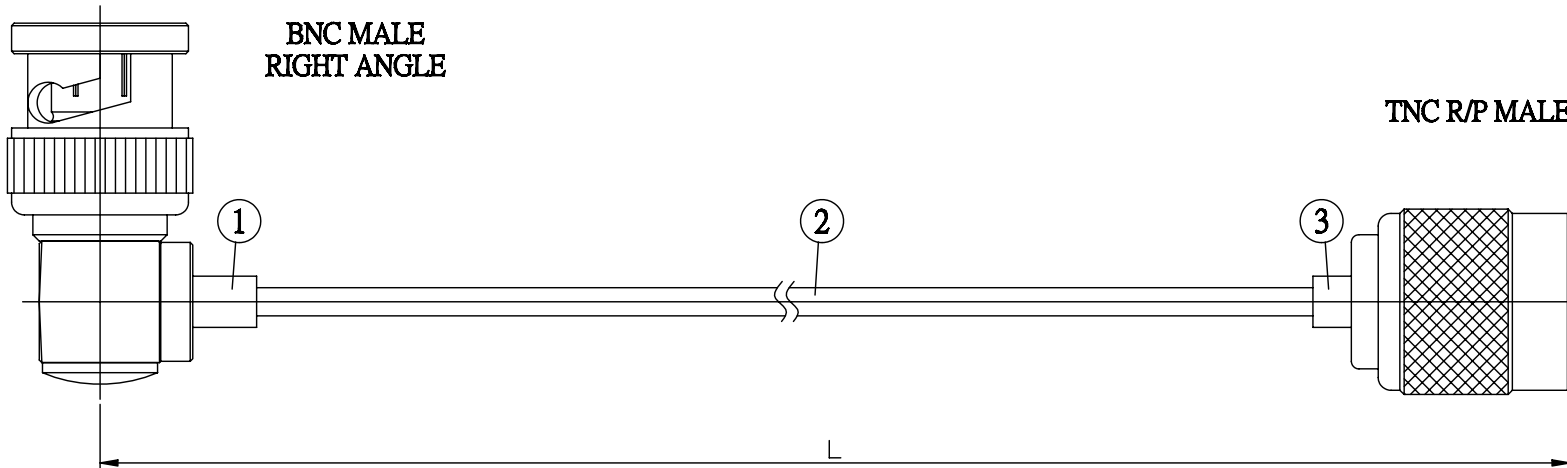

NO.	COMPONENTS	IMPEDANCE
1	BNC MALE RIGHT ANGLE	50 OHM
2	.085" TIN PLATED SEMI-RIGID CABLE (TIN PLATED RG405)	50 OHM
3	TNC REVERSE POLARITY MALE	50 OHM

JYE BAO P/N	L CM (INCH)
B39T60-85T-15	15 (5.906)
B39T60-85T-30	30 (11.811)
B39T60-85T-50	50 (19.685)
B39T60-85T-100	100 (39.370)
B39T60-85T-150	150 (59.055)
B39T60-85T-200	200 (78.740)
B39T60-85T-XXX	CUSTOM LENGTH IN CM

LENGTH TOLERANCE IS $\pm 1.5\%$ OR $\pm 10\text{MM}$, WHICHEVER IS GREATER.	JYE BAO CO., LTD. TAIPEI TAIWAN
	DESCRIPTION CABLE ASSEMBLY BNC PLUG R/A TO TNC R/P PLUG
	JYE BAO DRAWING NO. B39T60-85T-XXX