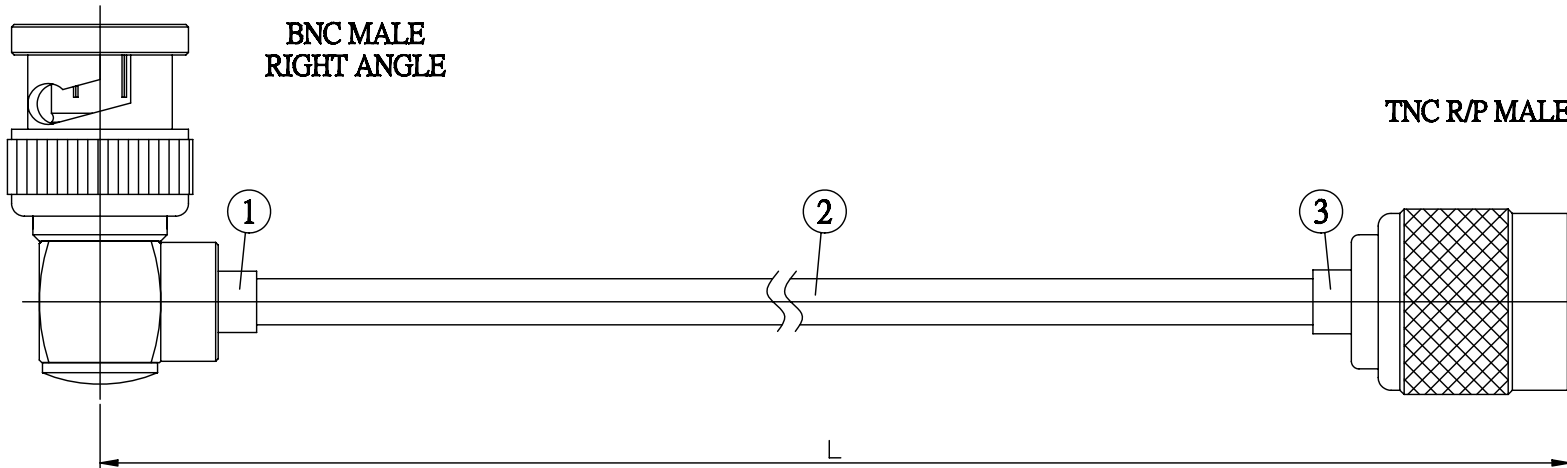

NO.	COMPONENTS	IMPEDANCE
1	BNC MALE RIGHT ANGLE	50 OHM
2	.141" HANDBENDABLE CABLE (= JYBAO P/N .141SRF-W-P-50)	50 OHM
3	TNC REVERSE POLARITY MALE	50 OHM

JYE BAO P/N	L CM (INCH)
B39T60-141S-15	15 (5.906)
B39T60-141S-30	30 (11.811)
B39T60-141S-50	50 (19.685)
B39T60-141S-100	100 (39.370)
B39T60-141S-150	150 (59.055)
B39T60-141S-200	200 (78.740)
B39T60-141S-XXX	CUSTOM LENGTH IN CM

LENGTH TOLERANCE IS $\pm 1.5\%$ OR $\pm 10\text{MM}$ , WHICHEVER IS GREATER.	<b>JYE BAO CO., LTD.</b> TAIPEI TAIWAN
	DESCRIPTION CABLE ASSEMBLY BNC PLUG R/A TO TNC R/P PLUG
	JYE BAO DRAWING NO. B39T60-141S-XXX