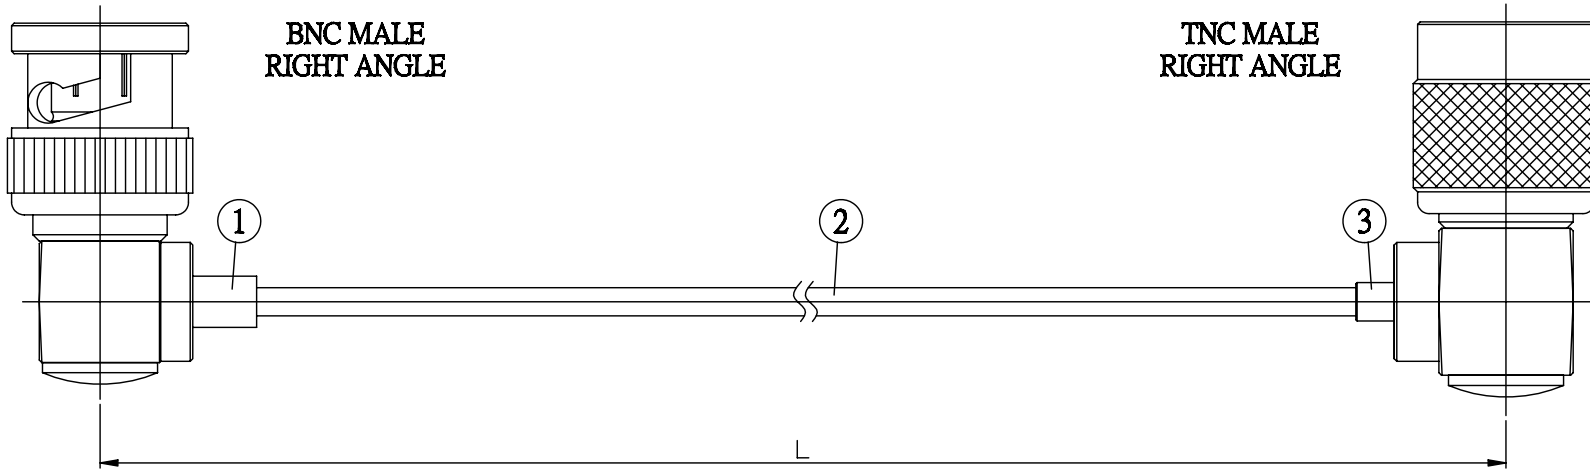

NO.	COMPONENTS	IMPEDANCE
1	BNC MALE RIGHT ANGLE	50 OHM
2	.085" HANDBENDABLE CABLE (= JYEBAO P/N .085SRF-W-P-50)	50 OHM
3	TNC MALE RIGHT ANGLE	50 OHM

JYE BAO P/N	L CM (INCH)
B39T39-85S-15	15 (5.906)
B39T39-85S-30	30 (11.811)
B39T39-85S-50	50 (19.685)
B39T39-85S-100	100 (39.370)
B39T39-85S-150	150 (59.055)
B39T39-85S-200	200 (78.740)
B39T39-85S-XXX	CUSTOM LENGTH IN CM

LENGTH TOLERANCE IS $\pm 1.5\%$ OR $\pm 10\text{MM}$ , WHICHEVER IS GREATER.	<b>JYE BAO CO., LTD.</b> TAIPEI TAIWAN
	DESCRIPTION CABLE ASSEMBLY BNC PLUG R/A TO TNC PLUG R/A
	JYE BAO DRAWING NO. B39T39-85S-XXX