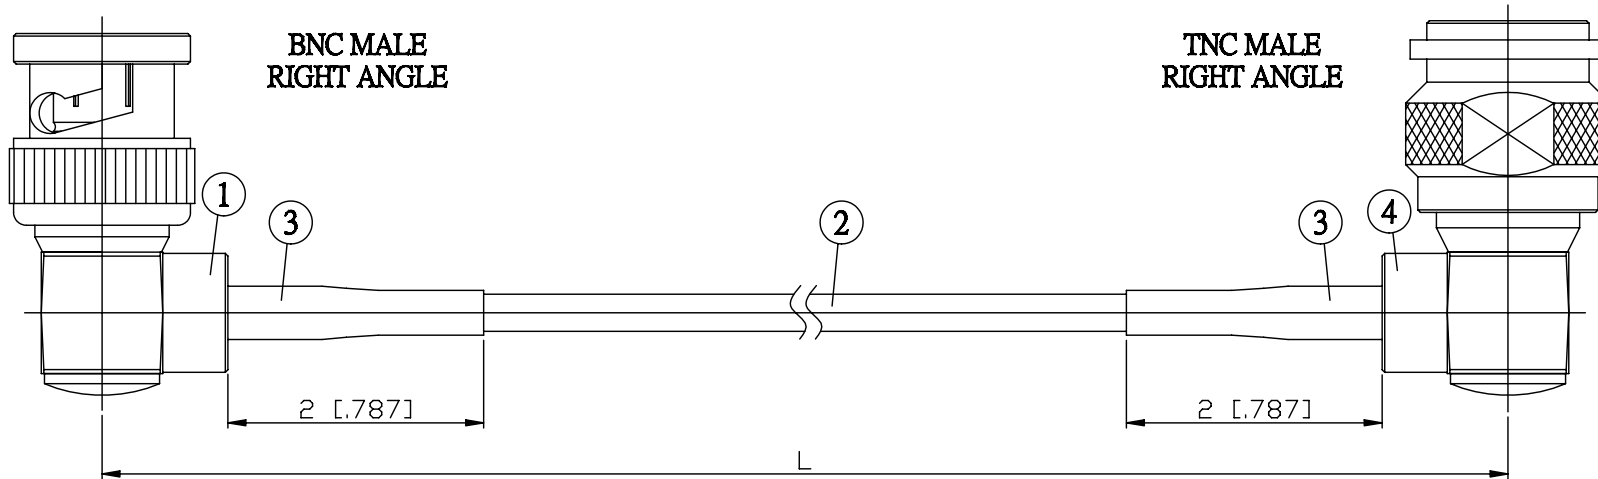

NO.	COMPONENTS	IMPEDANCE
1	BNC MALE RIGHT ANGLE	50 OHM
2	DOUBLE SHIELDED RG316(= RD316)	50 OHM
3	HEAT SHRINKING TUBE	
4	TNC MALE RIGHT ANGLE	50 OHM

JYE BAO P/N	L CM (INCH)
B39T39-316D-15	15 (5.906)
B39T39-316D-30	30 (11.811)
B39T39-316D-50	50 (19.685)
B39T39-316D-100	100 (39.370)
B39T39-316D-150	150 (59.055)
B39T39-316D-200	200 (78.740)
B39T39-316D-XXX	CUSTOM LENGTH IN CM

LENGTH TOLERANCE IS $\pm 1.5\%$ OR $\pm 10\text{MM}$ , WHICHEVER IS GREATER.	<b>JYE BAO CO., LTD.</b> TAIPEI TAIWAN
	DESCRIPTION CABLE ASSEMBLY BNC PLUG R/A TO TNC PLUG R/A
	JYE BAO DRAWING NO. B39T39-316D-XXX