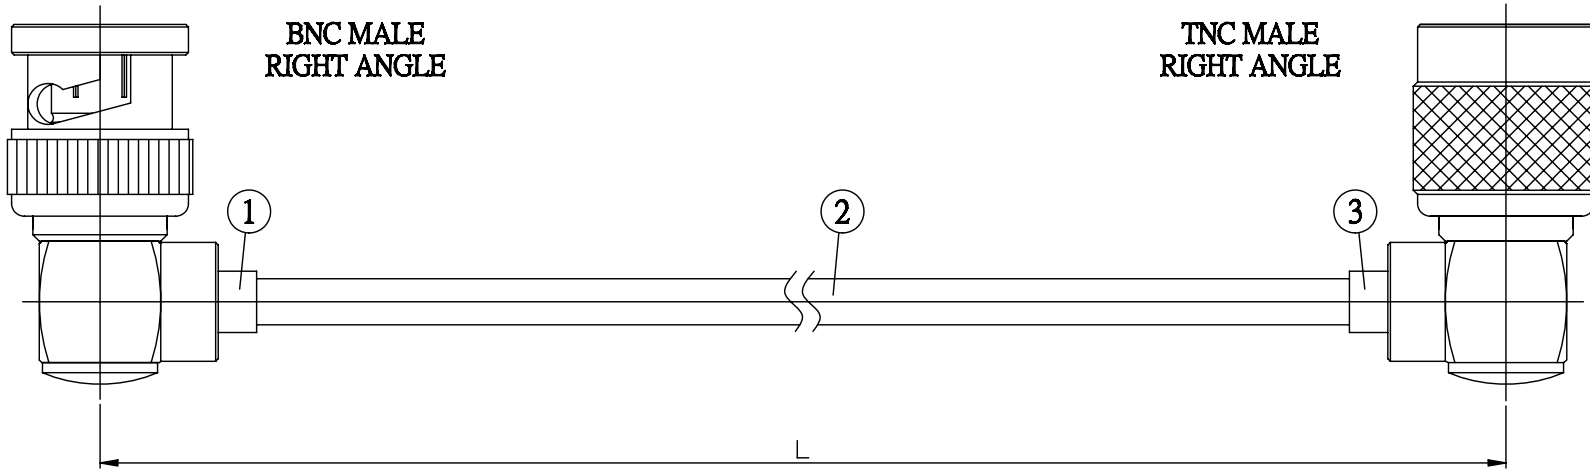

NO.	COMPONENTS	IMPEDANCE
1	BNC MALE RIGHT ANGLE	50 OHM
2	.141" HANDBENDABLE CABLE (= JYBAO P/N .141SRF-W-P-50)	50 OHM
3	TNC MALE RIGHT ANGLE	50 OHM

JYE BAO P/N	L CM (INCH)
B39T39-141S-15	15 (5.906)
B39T39-141S-30	30 (11.811)
B39T39-141S-50	50 (19.685)
B39T39-141S-100	100 (39.370)
B39T39-141S-150	150 (59.055)
B39T39-141S-200	200 (78.740)
B39T39-141S-XXX	CUSTOM LENGTH IN CM

LENGTH TOLERANCE IS $\pm 1.5\%$ OR $\pm 10\text{MM}$, WHICHEVER IS GREATER.	JYE BAO CO., LTD. TAIPEI TAIWAN
	DESCRIPTION CABLE ASSEMBLY BNC PLUG R/A TO TNC PLUG R/A
	JYE BAO DRAWING NO. B39T39-141S-XXX