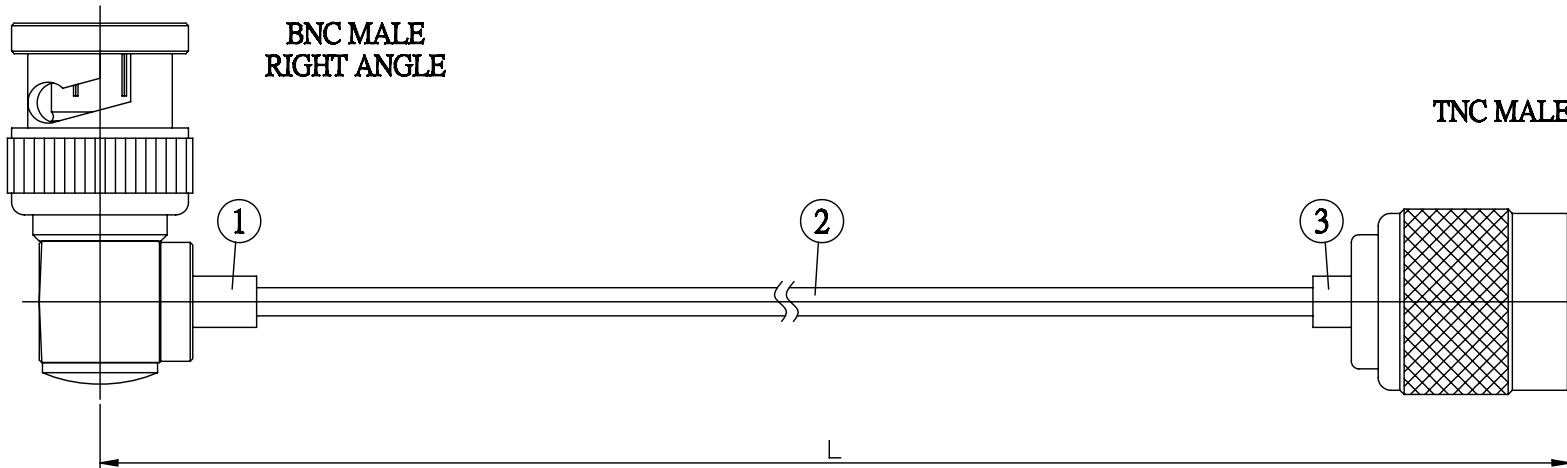

NO.	COMPONENTS	IMPEDANCE
1	BNC MALE RIGHT ANGLE	50 OHM
2	.085" TIN PLATED SEMI-RIGID CABLE (TIN PLATED RG405)	50 OHM
3	TNC MALE	50 OHM

JYE BAO P/N	L CM (INCH)
B39T30-85T-15	15 (5.906)
B39T30-85T-30	30 (11.811)
B39T30-85T-50	50 (19.685)
B39T30-85T-100	100 (39.370)
B39T30-85T-150	150 (59.055)
B39T30-85T-200	200 (78.740)
B39T30-85T-XXX	CUSTOM LENGTH IN CM

LENGTH TOLERANCE IS $\pm 1.5\%$ OR $\pm 10\text{MM}$, WHICHEVER IS GREATER.	JYE BAO CO., LTD. TAIPEI TAIWAN
	<small>DESCRIPTION</small> CABLE ASSEMBLY BNC PLUG R/A TO TNC PLUG
	<small>JYE BAO DRAWING NO.</small> B39T30-85T-XXX