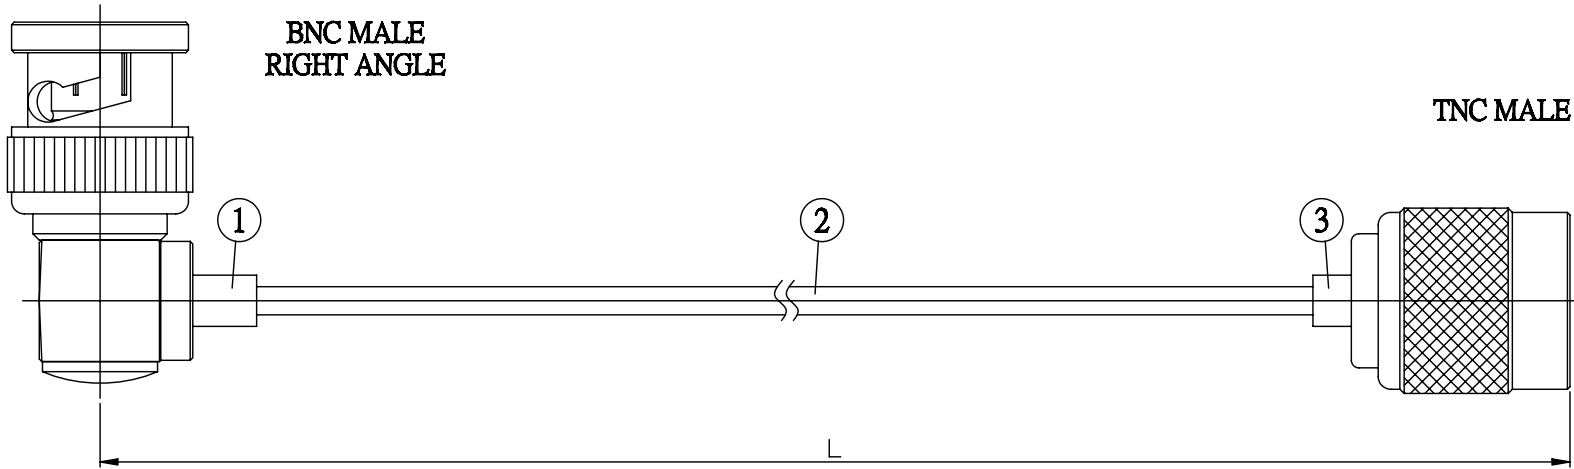

NO.	COMPONENTS	IMPEDANCE
1	BNC MALE RIGHT ANGLE	50 OHM
2	.085" HANDBENDABLE CABLE (= JYBAO P/N .085SRF-W-P-50)	50 OHM
3	TNC MALE	50 OHM

JYE BAO P/N	L CM (INCH)
B39T30-85S-15	15 (5.906)
B39T30-85S-30	30 (11.811)
B39T30-85S-50	50 (19.685)
B39T30-85S-100	100 (39.370)
B39T30-85S-150	150 (59.055)
B39T30-85S-200	200 (78.740)
B39T30-85S-XXX	CUSTOM LENGTH IN CM

LENGTH TOLERANCE IS $\pm 1.5\%$ OR $\pm 10\text{MM}$, WHICHEVER IS GREATER.	JYE BAO CO., LTD. TAIPEI TAIWAN
	<small>DESCRIPTION</small> CABLE ASSEMBLY BNC PLUG R/A TO TNC PLUG
	<small>JYE BAO DRAWING NO.</small> B39T30-85S-XXX