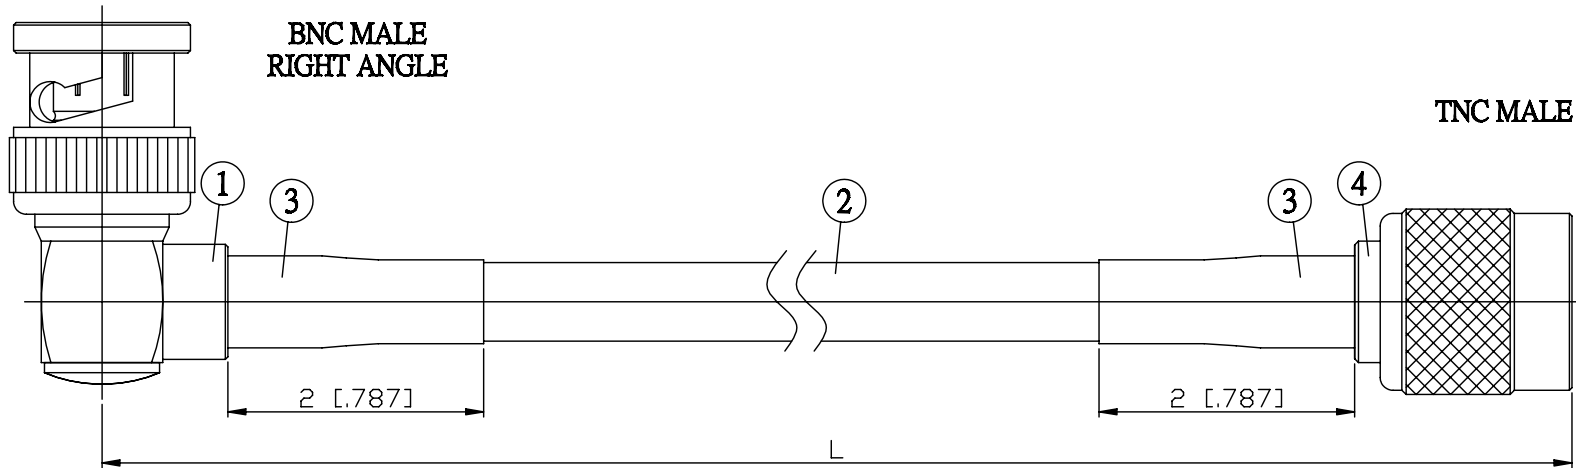

NO.	COMPONENTS	IMPEDANCE
1	BNC MALE RIGHT ANGLE	75 OHM
2	RG59	75 OHM
3	HEAT SHRINKING TUBE	
4	TNC MALE	75 OHM

JYE BAO P/N	L CM (INCH)
B39T30-59-15	15 (5.906)
B39T30-59-30	30 (11.811)
B39T30-59-50	50 (19.685)
B39T30-59-100	100 (39.370)
B39T30-59-150	150 (59.055)
B39T30-59-200	200 (78.740)
B39T30-59-XXX	CUSTOM LENGTH IN CM

LENGTH TOLERANCE IS $\pm 1.5\%$ OR $\pm 10\text{MM}$, WHICHEVER IS GREATER.	JYE BAO CO., LTD. TAIPEI TAIWAN
	DESCRIPTION CABLE ASSEMBLY BNC PLUG R/A TO TNC PLUG
	JYE BAO DRAWING NO. B39T30-59-XXX