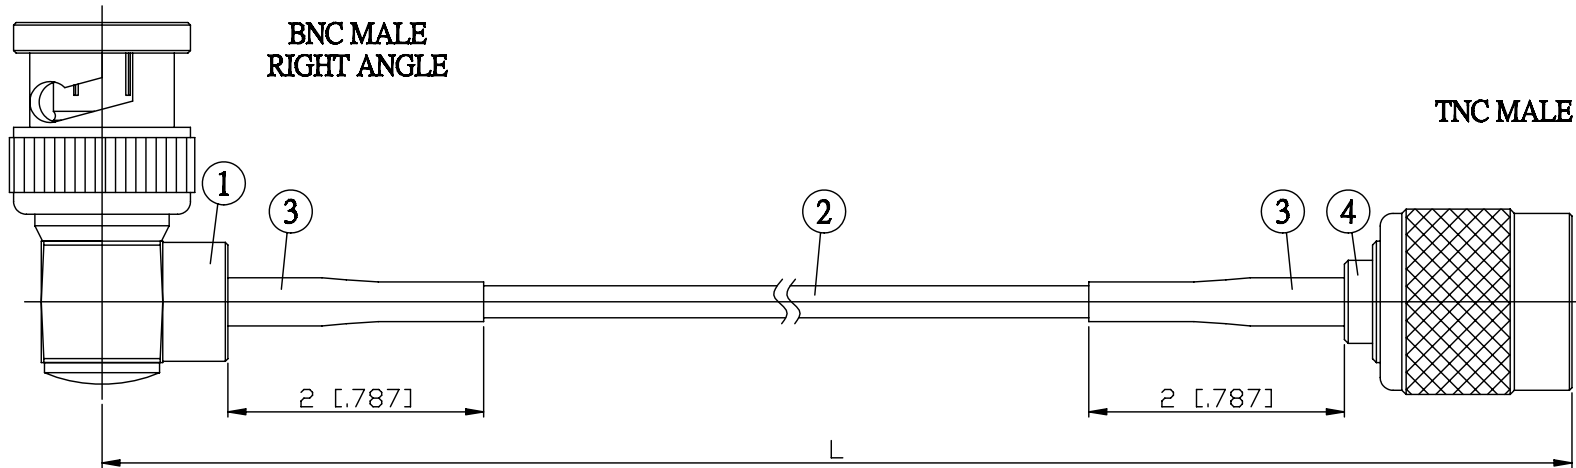

NO.	COMPONENTS	IMPEDANCE
1	BNC MALE RIGHT ANGLE	50 OHM
2	RG316	50 OHM
3	HEAT SHRINKING TUBE	
4	TNC MALE	50 OHM

JYE BAO P/N	L CM (INCH)
B39T30-316-15	15 (5.906)
B39T30-316-30	30 (11.811)
B39T30-316-50	50 (19.685)
B39T30-316-100	100 (39.370)
B39T30-316-150	150 (59.055)
B39T30-316-200	200 (78.740)
B39T30-316-XXX	CUSTOM LENGTH IN CM

LENGTH TOLERANCE IS $\pm 1.5\%$ OR $\pm 10\text{MM}$, WHICHEVER IS GREATER.	JYE BAO CO., LTD. TAIPEI TAIWAN
	DESCRIPTION CABLE ASSEMBLY BNC PLUG R/A TO TNC PLUG
	JYE BAO DRAWING NO. B39T30-316-XXX