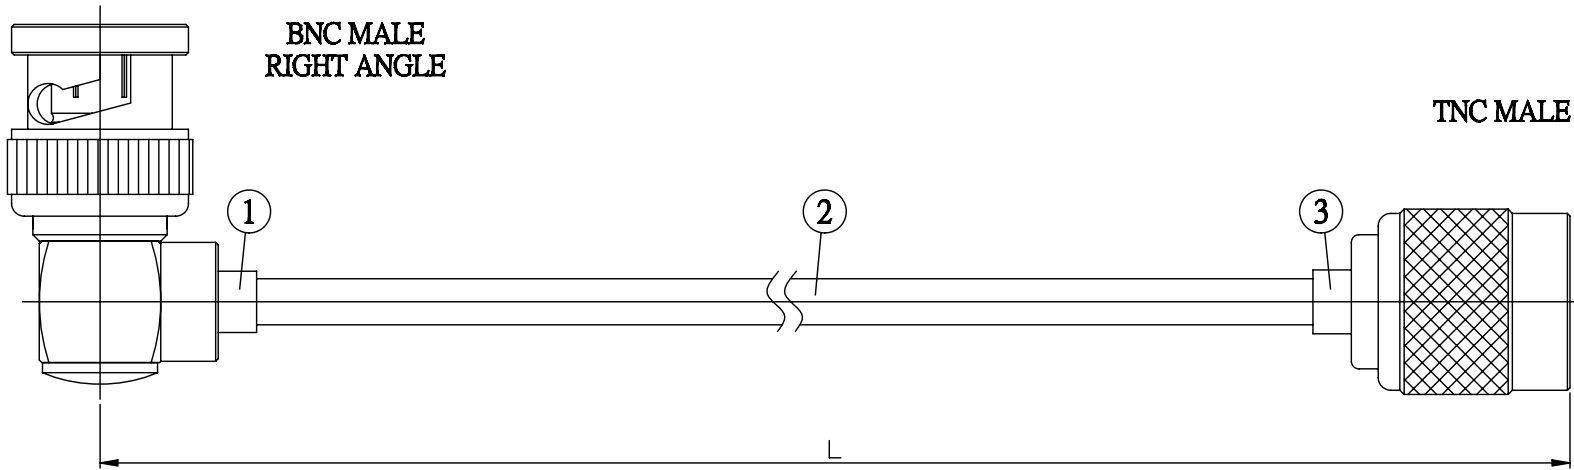

NO.	COMPONENTS	IMPEDANCE
1	BNC MALE RIGHT ANGLE	50 OHM
2	.141" HANDBENDABLE CABLE (= JYBAO P/N .141SRF-W-P-50)	50 OHM
3	TNC MALE	50 OHM

JYE BAO P/N	L CM (INCH)
B39T30-141S-15	15 (5.906)
B39T30-141S-30	30 (11.811)
B39T30-141S-50	50 (19.685)
B39T30-141S-100	100 (39.370)
B39T30-141S-150	150 (59.055)
B39T30-141S-200	200 (78.740)
B39T30-141S-XXX	CUSTOM LENGTH IN CM

LENGTH TOLERANCE IS $\pm 1.5\%$ OR $\pm 10\text{MM}$ , WHICHEVER IS GREATER.	<b>JYE BAO CO., LTD.</b> TAIPEI TAIWAN
	<small>DESCRIPTION</small> CABLE ASSEMBLY BNC PLUG R/A TO TNC PLUG
	<small>JYE BAO DRAWING NO.</small> B39T30-141S-XXX