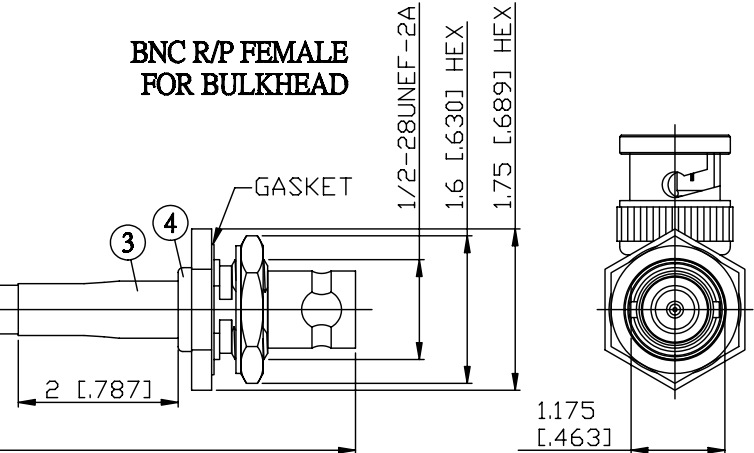

NO.	COMPONENTS	IMPEDANCE
1	BNC MALE RIGHT ANGLE	50 OHM
2	JBY240	50 OHM
3	HEAT SHRINKING TUBE	
4	BNC REVERSE POLARITY FEMALE FOR BULKHEAD	50 OHM

BNC MALE
RIGHT ANGLE

BNC R/P FEMALE
FOR BULKHEAD

JYE BAO P/N	L CM (INCH)
B39B95-L240-15	15 (5.906)
B39B95-L240-30	30 (11.811)
B39B95-L240-50	50 (19.685)
B39B95-L240-100	100 (39.370)
B39B95-L240-150	150 (59.055)
B39B95-L240-200	200 (78.740)
B39B95-L240-XXX	CUSTOM LENGTH IN CM

LENGTH TOLERANCE IS $\pm 1.5\%$ OR $\pm 10\text{MM}$, WHICHEVER IS GREATER.	JYE BAO CO., LTD. TAIPEI TAIWAN
	DESCRIPTION CABLE ASSEMBLY BNC PLUG R/A TO BNC R/P JACK FOR BULKHEAD
	JYE BAO DRAWING NO. B39B95-L240-XXX