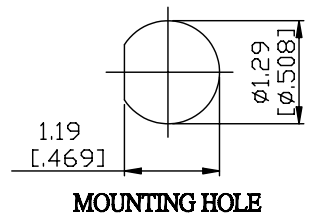

NO.	COMPONENTS	IMPEDANCE
1	BNC MALE RIGHT ANGLE	50 OHM
2	JBY240	50 OHM
3	HEAT SHRINKING TUBE	
4	BNC REVERSE POLARITY FEMALE FOR BULKHEAD	50 OHM

BNC MALE
RIGHT ANGLE

BNC R/P FEMALE
FOR BULKHEAD

JYE BAO P/N	L CM (INCH)
B39B95-L240-15	15 (5.906)
B39B95-L240-30	30 (11.811)
B39B95-L240-50	50 (19.685)
B39B95-L240-100	100 (39.370)
B39B95-L240-150	150 (59.055)
B39B95-L240-200	200 (78.740)
B39B95-L240-XXX	CUSTOM LENGTH IN CM

LENGTH TOLERANCE IS $\pm 1.5\%$ OR $\pm 10\text{MM}$, WHICHEVER IS GREATER.	JYE BAO CO., LTD. TAIPEI TAIWAN
	DESCRIPTION CABLE ASSEMBLY BNC PLUG R/A TO BNC R/P JACK FOR BULKHEAD
	JYE BAO DRAWING NO. B39B95-L240-XXX