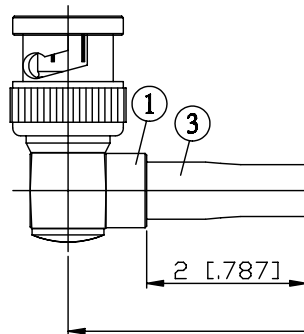

NO.	COMPONENTS	IMPEDANCE
1	BNC MALE RIGHT ANGLE	50 OHM
2	JBY240	50 OHM
3	HEAT SHRINKING TUBE	
4	BNC REVERSE POLARITY FEMALE FOR BULKHEAD	50 OHM

BNC MALE
RIGHT ANGLE

BNC R/P FEMALE
FOR BULKHEAD

JYE BAO P/N	L CM (INCH)
B39B95-L240-15	15 (5.906)
B39B95-L240-30	30 (11.811)
B39B95-L240-50	50 (19.685)
B39B95-L240-100	100 (39.370)
B39B95-L240-150	150 (59.055)
B39B95-L240-200	200 (78.740)
B39B95-L240-XXX	CUSTOM LENGTH IN CM

LENGTH TOLERANCE IS $\pm 1.5\%$ OR $\pm 10\text{MM}$, WHICHEVER IS GREATER.	JYE BAO CO., LTD. TAIPEI TAIWAN
	DESCRIPTION CABLE ASSEMBLY BNC PLUG R/A TO BNC R/P JACK FOR BULKHEAD
	JYE BAO DRAWING NO. B39B95-L240-XXX