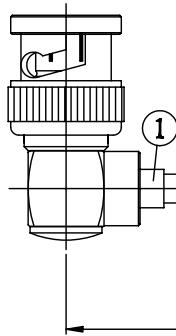

NO.	COMPONENTS	IMPEDANCE
1	BNC MALE RIGHT ANGLE	50 OHM
2	.141" HANDBENDABLE CABLE (= JYEBAO P/N .141SRF-W-P-50)	50 OHM
3	BNC REVERSE POLARITY FEMALE FOR BULKHEAD	50 OHM

BNC MALE
RIGHT ANGLE

BNC R/P FEMALE
FOR BULKHEAD

JYE BAO P/N	L CM (INCH)
B39B95-141S-15	15 (5.906)
B39B95-141S-30	30 (11.811)
B39B95-141S-50	50 (19.685)
B39B95-141S-100	100 (39.370)
B39B95-141S-150	150 (59.055)
B39B95-141S-200	200 (78.740)
B39B95-141S-XXX	CUSTOM LENGTH IN CM

MOUNTING HOLE

<p>LENGTH TOLERANCE IS ±1.5% OR ±10MM, WHICHEVER IS GREATER.</p>	<p>JYE BAO CO., LTD. TAIPEI TAIWAN</p>
	<p>DESCRIPTION CABLE ASSEMBLY BNC PLUG R/A TO BNC JACK FOR BULKHEAD</p>
	<p>JYE BAO DRAWING NO. B39B95-141S-XXX</p>