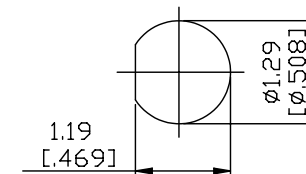

NO.	COMPONENTS	IMPEDANCE
1	BNC MALE RIGHT ANGLE	50 OHM
2	.141" HANDBENDABLE CABLE (= JYEBAO P/N .141SRF-W-P-50)	50 OHM
3	BNC REVERSE POLARITY FEMALE FOR BULKHEAD	50 OHM

BNC MALE
RIGHT ANGLE

BNC R/P FEMALE
FOR BULKHEAD

JYE BAO P/N	L CM (INCH)
B39B95-141S-15	15 (5.906)
B39B95-141S-30	30 (11.811)
B39B95-141S-50	50 (19.685)
B39B95-141S-100	100 (39.370)
B39B95-141S-150	150 (59.055)
B39B95-141S-200	200 (78.740)
B39B95-141S-XXX	CUSTOM LENGTH IN CM

MOUNTING HOLE

<p>LENGTH TOLERANCE IS ±1.5% OR ±10MM, WHICHEVER IS GREATER.</p>	<p>JYE BAO CO., LTD. TAIPEI TAIWAN</p>
	<p>DESCRIPTION CABLE ASSEMBLY BNC PLUG R/A TO BNC JACK FOR BULKHEAD</p>
	<p>JYE BAO DRAWING NO. B39B95-141S-XXX</p>