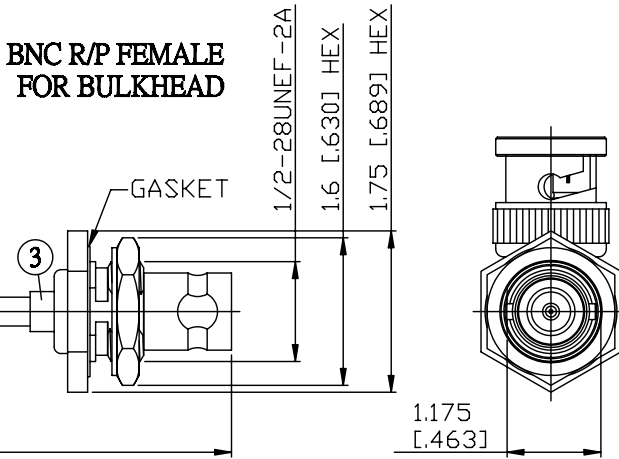

NO.	COMPONENTS	IMPEDANCE
1	BNC MALE RIGHT ANGLE	50 OHM
2	.141" HANDBENDABLE CABLE (= JYEBAO P/N .141SRF-W-P-50)	50 OHM
3	BNC REVERSE POLARITY FEMALE FOR BULKHEAD	50 OHM

BNC MALE
RIGHT ANGLE

BNC R/P FEMALE
FOR BULKHEAD

JYE BAO P/N	L CM (INCH)
B39B95-141S-15	15 (5.906)
B39B95-141S-30	30 (11.811)
B39B95-141S-50	50 (19.685)
B39B95-141S-100	100 (39.370)
B39B95-141S-150	150 (59.055)
B39B95-141S-200	200 (78.740)
B39B95-141S-XXX	CUSTOM LENGTH IN CM

MOUNTING HOLE

<p>LENGTH TOLERANCE IS ±1.5% OR ±10MM, WHICHEVER IS GREATER.</p>	<p>JYE BAO CO., LTD. TAIPEI TAIWAN</p>
	<p>DESCRIPTION CABLE ASSEMBLY BNC PLUG R/A TO BNC JACK FOR BULKHEAD</p>
	<p>JYE BAO DRAWING NO. B39B95-141S-XXX</p>