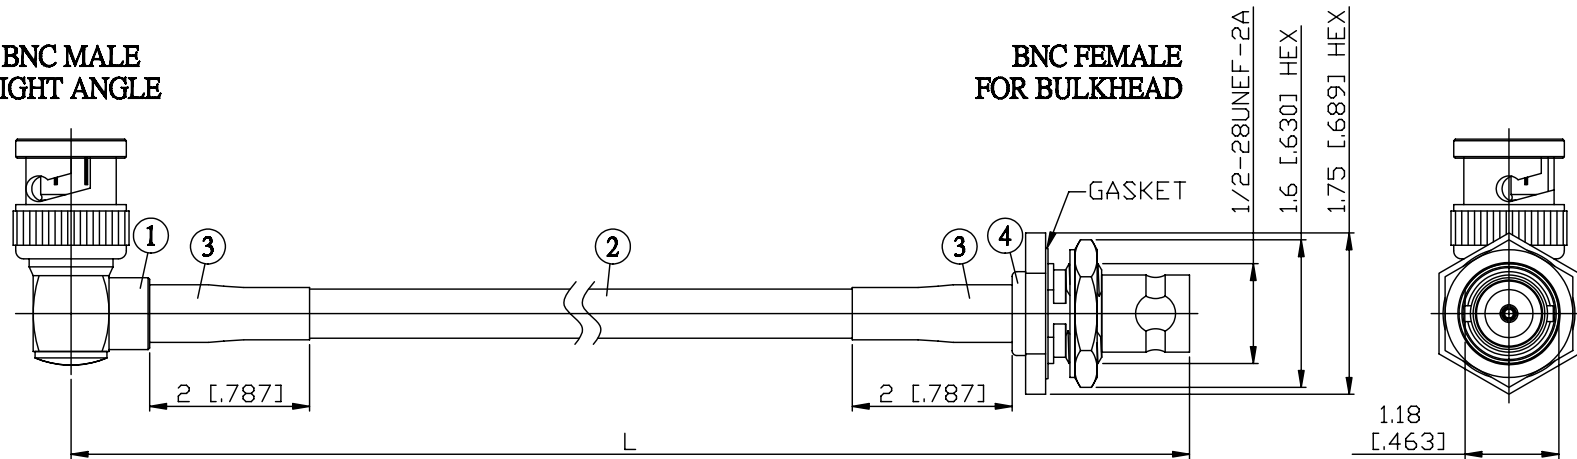

NO.	COMPONENTS	IMPEDANCE
1	BNC MALE RIGHT ANGLE	75 OHM
2	RG59	75 OHM
3	HEAT SHRINKING TUBE	
4	BNC FEMALE FOR BULKHEAD	75 OHM

BNC MALE
RIGHT ANGLE

BNC FEMALE
FOR BULKHEAD

JYE BAO P/N	L CM (INCH)
B39B85-59-15	15 (5.906)
B39B85-59-30	30 (11.811)
B39B85-59-50	50 (19.685)
B39B85-59-100	100 (39.370)
B39B85-59-150	150 (59.055)
B39B85-59-200	200 (78.740)
B39B85-59-XXX	CUSTOM LENGTH IN CM

MOUNTING HOLE

LENGTH TOLERANCE IS $\pm 1.5\%$ OR $\pm 10\text{MM}$, WHICHEVER IS GREATER.	JYE BAO CO., LTD. TAIPEI TAIWAN
	DESCRIPTION CABLE ASSEMBLY BNC PLUG R/A TO BNC JACK FOR BULKHEAD
	JYE BAO DRAWING NO. B39B85-59-XXX