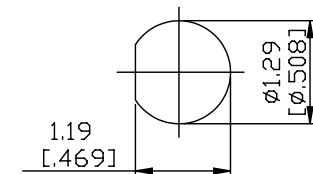

NO.	COMPONENTS	IMPEDANCE
1	BNC MALE RIGHT ANGLE	75 OHM
2	RG59	75 OHM
3	HEAT SHRINKING TUBE	
4	BNC FEMALE FOR BULKHEAD	75 OHM

BNC MALE
RIGHT ANGLE

BNC FEMALE
FOR BULKHEAD

JYE BAO P/N	L CM (INCH)
B39B85-59-15	15 (5.906)
B39B85-59-30	30 (11.811)
B39B85-59-50	50 (19.685)
B39B85-59-100	100 (39.370)
B39B85-59-150	150 (59.055)
B39B85-59-200	200 (78.740)
B39B85-59-XXX	CUSTOM LENGTH IN CM

MOUNTING HOLE

LENGTH TOLERANCE IS $\pm 1.5\%$ OR $\pm 10\text{MM}$, WHICHEVER IS GREATER.	JYE BAO CO., LTD. TAIPEI TAIWAN
	DESCRIPTION CABLE ASSEMBLY BNC PLUG R/A TO BNC JACK FOR BULKHEAD
	JYE BAO DRAWING NO. B39B85-59-XXX