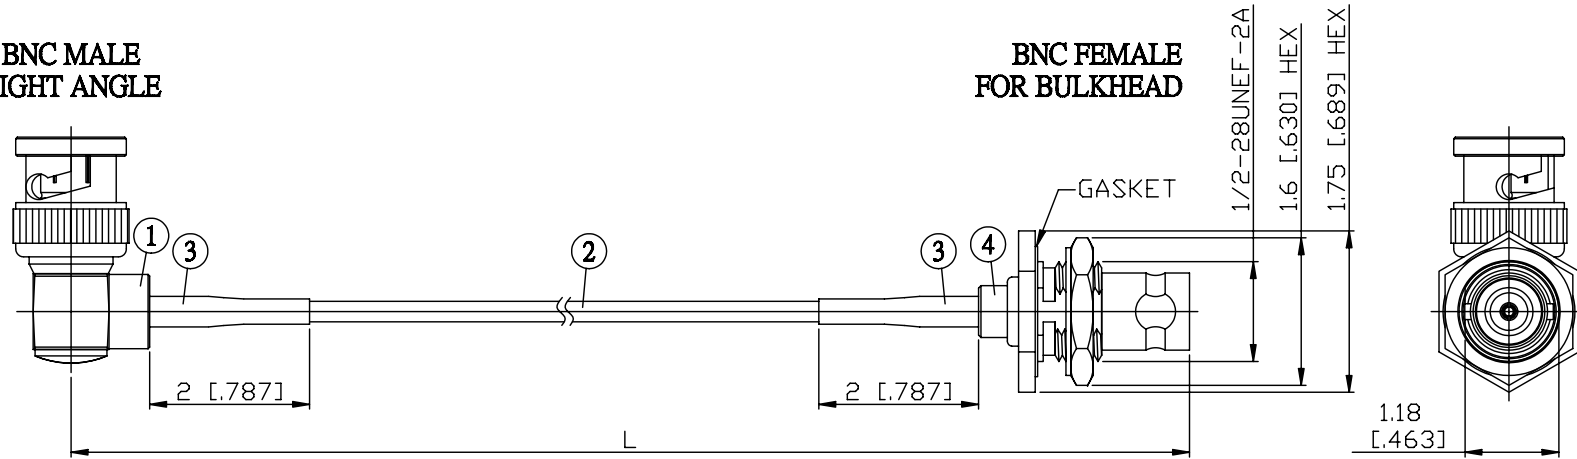

NO.	COMPONENTS	IMPEDANCE
1	BNC MALE RIGHT ANGLE	75 OHM
2	RG179	75 OHM
3	HEAT SHRINKING TUBE	
4	BNC FEMALE FOR BULKHEAD	75 OHM

BNC MALE
RIGHT ANGLE

BNC FEMALE
FOR BULKHEAD

JYE BAO P/N	L CM (INCH)
B39B85-179-15	15 (5.906)
B39B85-179-30	30 (11.811)
B39B85-179-50	50 (19.685)
B39B85-179-100	100 (39.370)
B39B85-179-150	150 (59.055)
B39B85-179-200	200 (78.740)
B39B85-179-XXX	CUSTOM LENGTH IN CM

MOUNTING HOLE

LENGTH TOLERANCE IS $\pm 1.5\%$ OR $\pm 10\text{MM}$, WHICHEVER IS GREATER.	JYE BAO CO., LTD. TAIPEI TAIWAN
	DESCRIPTION CABLE ASSEMBLY BNC PLUG R/A TO BNC JACK FOR BULKHEAD
	JYE BAO DRAWING NO. B39B85-179-XXX