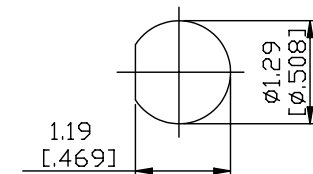

NO.	COMPONENTS	IMPEDANCE
1	BNC MALE RIGHT ANGLE	75 OHM
2	RG179	75 OHM
3	HEAT SHRINKING TUBE	
4	BNC FEMALE FOR BULKHEAD	75 OHM

BNC MALE
RIGHT ANGLE

BNC FEMALE
FOR BULKHEAD

JYE BAO P/N	L CM (INCH)
B39B85-179-15	15 (5.906)
B39B85-179-30	30 (11.811)
B39B85-179-50	50 (19.685)
B39B85-179-100	100 (39.370)
B39B85-179-150	150 (59.055)
B39B85-179-200	200 (78.740)
B39B85-179-XXX	CUSTOM LENGTH IN CM

MOUNTING HOLE

LENGTH TOLERANCE IS $\pm 1.5\%$ OR $\pm 10\text{MM}$, WHICHEVER IS GREATER.	JYE BAO CO., LTD. TAIPEI TAIWAN
	DESCRIPTION CABLE ASSEMBLY BNC PLUG R/A TO BNC JACK FOR BULKHEAD
	JYE BAO DRAWING NO. B39B85-179-XXX