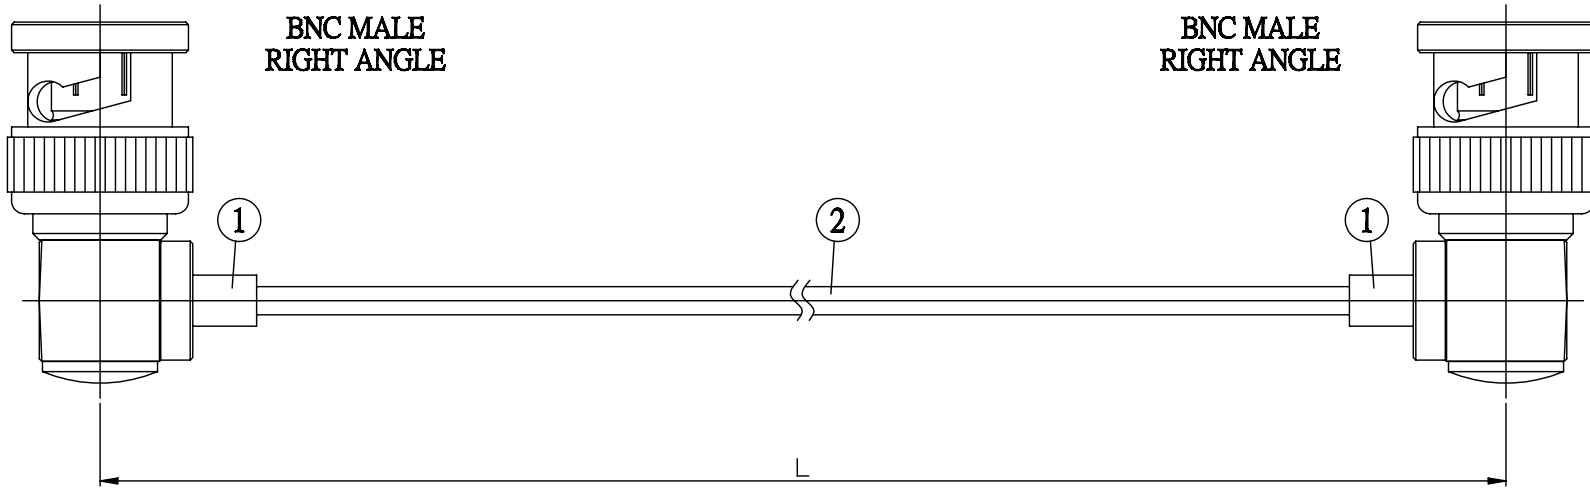

NO.	COMPONENTS	IMPEDANCE
1	BNC MALE RIGHT ANGLE	50 OHM
2	.085" HANDBENDABLE CABLE (= JYEBAO P/N .085SRF-W-P-50)	50 OHM

JYE BAO P/N	L CM (INCH)
B39B39-85S-15	15 (5.906)
B39B39-85S-30	30 (11.811)
B39B39-85S-50	50 (19.685)
B39B39-85S-100	100 (39.370)
B39B39-85S-150	150 (59.055)
B39B39-85S-200	200 (78.740)
B39B39-85S-XXX	CUSTOM LENGTH IN CM

LENGTH TOLERANCE IS $\pm 1.5\%$ OR $\pm 10\text{MM}$, WHICHEVER IS GREATER.	JYE BAO CO., LTD. TAIPEI TAIWAN
	<small>DESCRIPTION</small> CABLE ASSEMBLY BNC PLUG R/A TO BNC PLUG R/A
	<small>JYE BAO DRAWING NO.</small> B39B39-85S-XXX