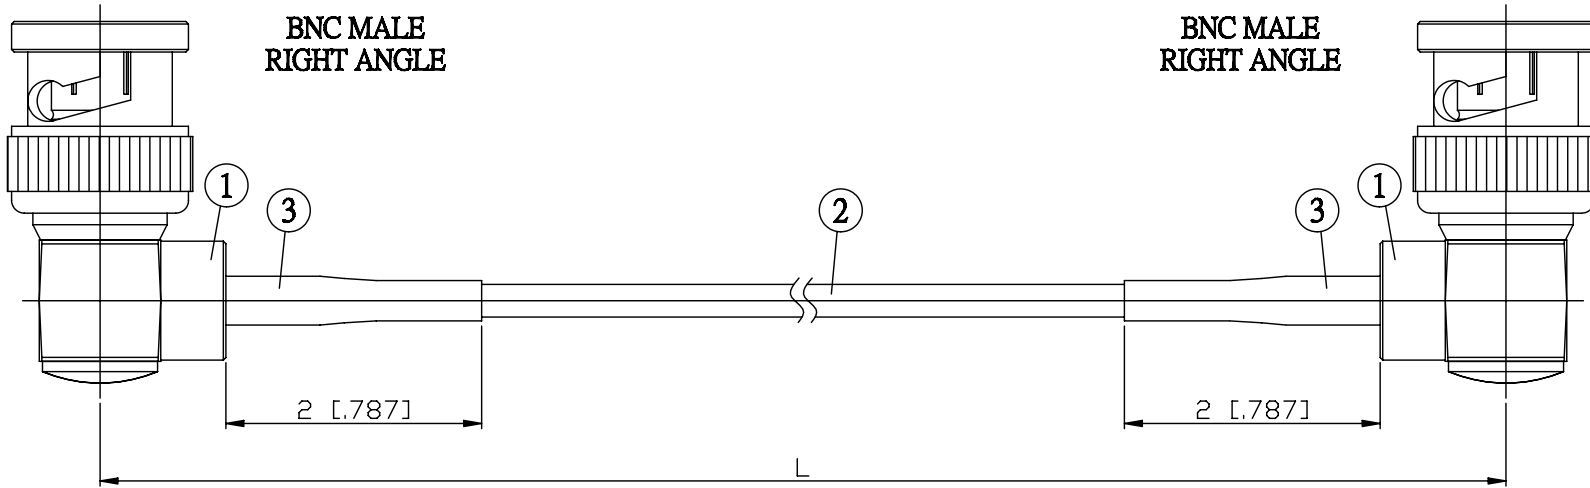

NO.	COMPONENTS	IMPEDANCE
1	BNC MALE RIGHT ANGLE	75 OHM
2	RG179	75 OHM
3	HEAT SHRINKING TUBE	

JYE BAO P/N	L CM (INCH)
B39B39-179-15	15 (5.906)
B39B39-179-30	30 (11.811)
B39B39-179-50	50 (19.685)
B39B39-179-100	100 (39.370)
B39B39-179-150	150 (59.055)
B39B39-179-200	200 (78.740)
B39B39-179-XXX	CUSTOM LENGTH IN CM

LENGTH TOLERANCE IS $\pm 1.5\%$ OR $\pm 10\text{MM}$, WHICHEVER IS GREATER.	JYE BAO CO., LTD. TAIPEI TAIWAN
	DESCRIPTION CABLE ASSEMBLY BNC PLUG R/A TO BNC PLUG R/A
	JYE BAO DRAWING NO. B39B39-179-XXX