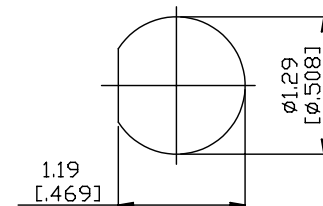

NO.	COMPONENTS	IMPEDANCE
1	BNC MALE	50 OHM
2	RG223	50 OHM
3	HEAT SHRINKING TUBE	
4	TNC REVERSE POLARITY FEMALE FOR BULKHEAD	50 OHM

JYE BAO P/N	L CM (INCH)
B30T95-223-15	15 (5.906)
B30T95-223-30	30 (11.811)
B30T95-223-50	50 (19.685)
B30T95-223-100	100 (39.370)
B30T95-223-150	150 (59.055)
B30T95-223-200	200 (78.740)
B30T95-223-XXX	CUSTOM LENGTH IN CM

MOUNTING HOLE

LENGTH TOLERANCE IS $\pm 1.5\%$ OR $\pm 10\text{MM}$, WHICHEVER IS GREATER.	JYE BAO CO., LTD. TAIPEI TAIWAN
	DESCRIPTION CABLE ASSEMBLY BNC PLUG TO TNC R/P JACK FOR BULKHEAD
	JYE BAO DRAWING NO. B30T95-223-XXX