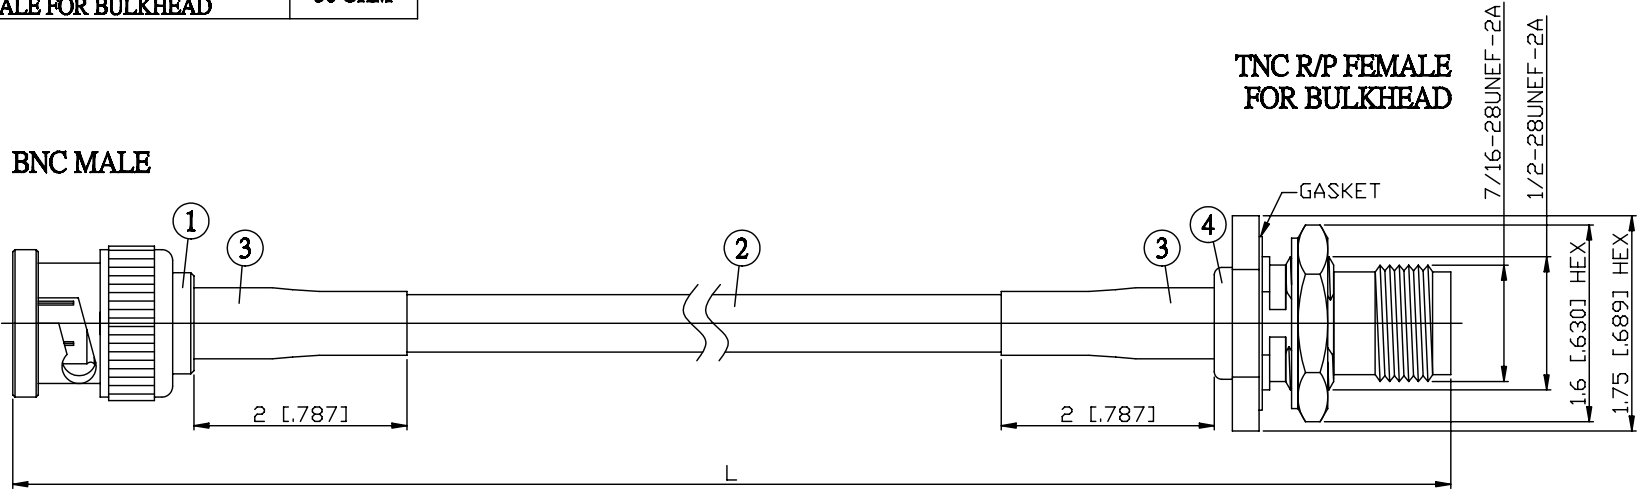

NO.	COMPONENTS	IMPEDANCE
1	BNC MALE	50 OHM
2	RG223	50 OHM
3	HEAT SHRINKING TUBE	
4	TNC REVERSE POLARITY FEMALE FOR BULKHEAD	50 OHM

JYE BAO P/N	L CM (INCH)
B30T95-223-15	15 (5.906)
B30T95-223-30	30 (11.811)
B30T95-223-50	50 (19.685)
B30T95-223-100	100 (39.370)
B30T95-223-150	150 (59.055)
B30T95-223-200	200 (78.740)
B30T95-223-XXX	CUSTOM LENGTH IN CM

MOUNTING HOLE

LENGTH TOLERANCE IS $\pm 1.5\%$ OR $\pm 10\text{MM}$, WHICHEVER IS GREATER.	JYE BAO CO., LTD. TAIPEI TAIWAN
	DESCRIPTION CABLE ASSEMBLY BNC PLUG TO TNC R/P JACK FOR BULKHEAD
	JYE BAO DRAWING NO. B30T95-223-XXX