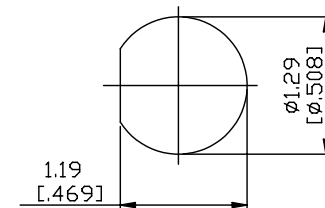

NO.	COMPONENTS	IMPEDANCE
1	BNC MALE	50 OHM
2	.141" TIN PLATED SEMI-RIGID CABLE (TIN PLATED RG402)	50 OHM
3	TNC REVERSE POLARITY FEMALE FOR BULKHEAD	50 OHM

JYE BAO P/N	L CM (INCH)
B30T95-141T-15	15 (5.906)
B30T95-141T-30	30 (11.811)
B30T95-141T-50	50 (19.685)
B30T95-141T-100	100 (39.370)
B30T95-141T-150	150 (59.055)
B30T95-141T-200	200 (78.740)
B30T95-141T-XXX	CUSTOM LENGTH IN CM

MOUNTING HOLE

LENGTH TOLERANCE IS $\pm 1.5\%$ OR $\pm 10\text{MM}$, WHICHEVER IS GREATER.	JYE BAO CO., LTD. TAIPEI TAIWAN
	DESCRIPTION CABLE ASSEMBLY BNC PLUG TO TNC R/P JACK FOR BULKHEAD
	JYE BAO DRAWING NO. B30T95-141T-XXX