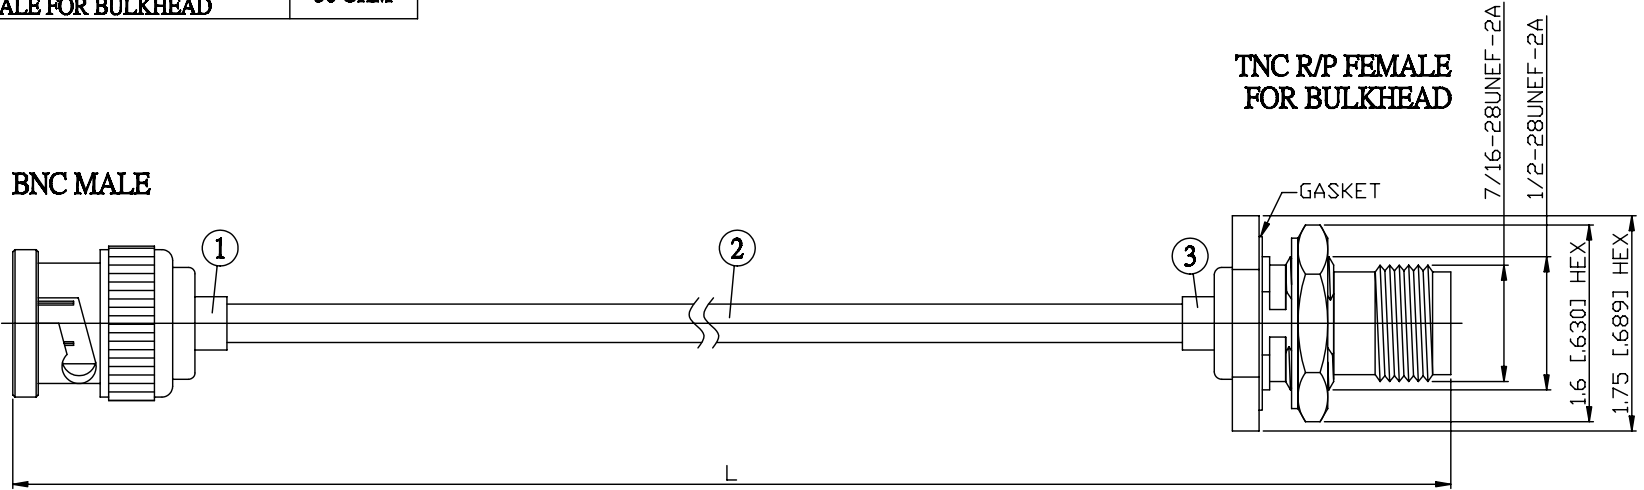

NO.	COMPONENTS	IMPEDANCE
1	BNC MALE	50 OHM
2	.141" TIN PLATED SEMI-RIGID CABLE (TIN PLATED RG402)	50 OHM
3	TNC REVERSE POLARITY FEMALE FOR BULKHEAD	50 OHM

JYE BAO P/N	L CM (INCH)
B30T95-141T-15	15 (5.906)
B30T95-141T-30	30 (11.811)
B30T95-141T-50	50 (19.685)
B30T95-141T-100	100 (39.370)
B30T95-141T-150	150 (59.055)
B30T95-141T-200	200 (78.740)
B30T95-141T-XXX	CUSTOM LENGTH IN CM

MOUNTING HOLE

LENGTH TOLERANCE IS $\pm 1.5\%$ OR $\pm 10\text{MM}$, WHICHEVER IS GREATER.	JYE BAO CO., LTD. TAIPEI TAIWAN
	DESCRIPTION CABLE ASSEMBLY BNC PLUG TO TNC R/P JACK FOR BULKHEAD
	JYE BAO DRAWING NO. B30T95-141T-XXX