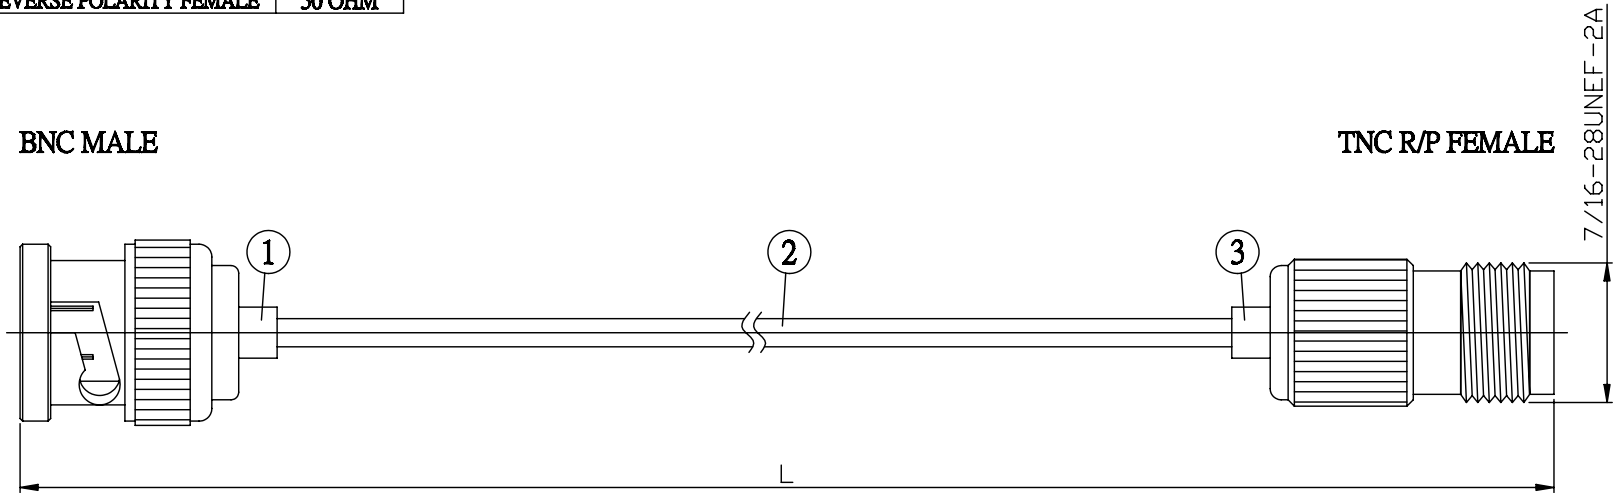

NO.	COMPONENTS	IMPEDANCE
1	BNC MALE	50 OHM
2	.085" HANDBENDABLE CABLE (= JYEBAO P/N .085SRF-W-P-50)	50 OHM
3	TNC REVERSE POLARITY FEMALE	50 OHM

JYE BAO P/N	L CM (INCH)
B30T90-85S-15	15 (5.906)
B30T90-85S-30	30 (11.811)
B30T90-85S-50	50 (19.685)
B30T90-85S-100	100 (39.370)
B30T90-85S-150	150 (59.055)
B30T90-85S-200	200 (78.740)
B30T90-85S-XXX	CUSTOM LENGTH IN CM

LENGTH TOLERANCE IS $\pm 1.5\%$ OR $\pm 10\text{MM}$, WHICHEVER IS GREATER.	JYE BAO CO., LTD. TAIPEI TAIWAN
	<small>DESCRIPTION</small> CABLE ASSEMBLY BNC PLUG TO TNC R/P JACK
	<small>JYE BAO DRAWING NO.</small> B30T90-85S-XXX