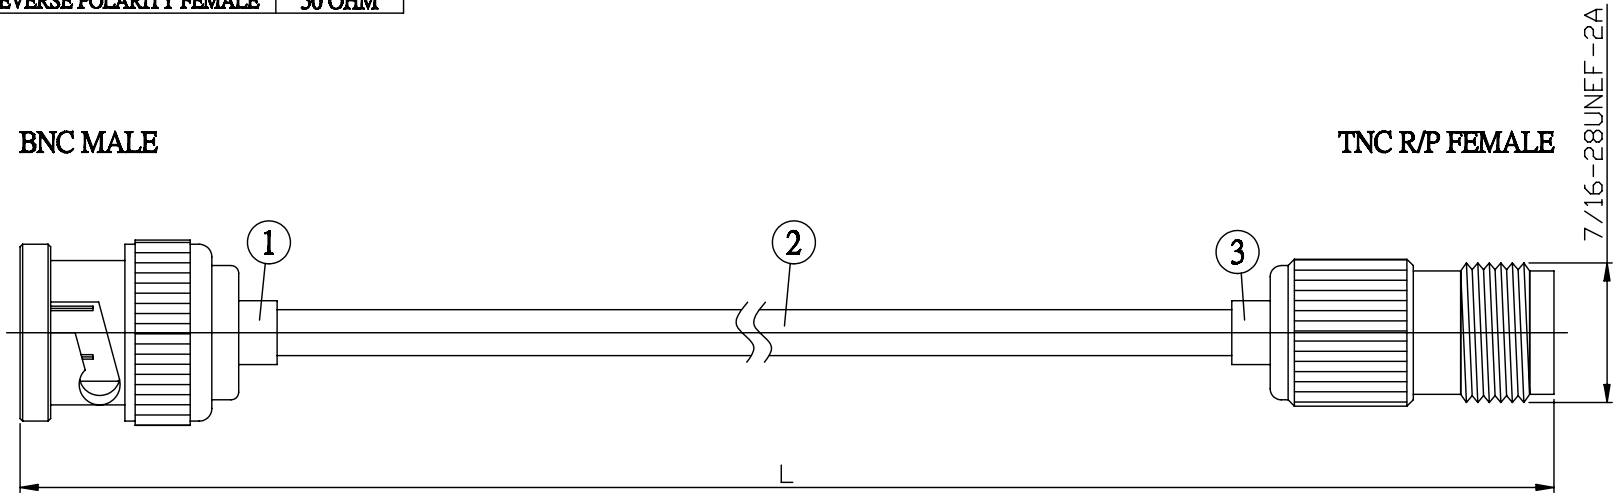

NO.	COMPONENTS	IMPEDANCE
1	BNC MALE	50 OHM
2	.141" TIN PLATED SEMI-RIGID CABLE (TIN PLATED RG402)	50 OHM
3	TNC REVERSE POLARITY FEMALE	50 OHM

JYE BAO P/N	L CM (INCH)
B30T90-141T-15	15 (5.906)
B30T90-141T-30	30 (11.811)
B30T90-141T-50	50 (19.685)
B30T90-141T-100	100 (39.370)
B30T90-141T-150	150 (59.055)
B30T90-141T-200	200 (78.740)
B30T90-141T-XXX	CUSTOM LENGTH IN CM

LENGTH TOLERANCE IS $\pm 1.5\%$ OR $\pm 10\text{MM}$ , WHICHEVER IS GREATER.	<b>JYE BAO CO., LTD.</b> TAIPEI TAIWAN
	DESCRIPTION CABLE ASSEMBLY BNC PLUG TO TNC R/P JACK
	JYE BAO DRAWING NO. B30T90-141T-XXX