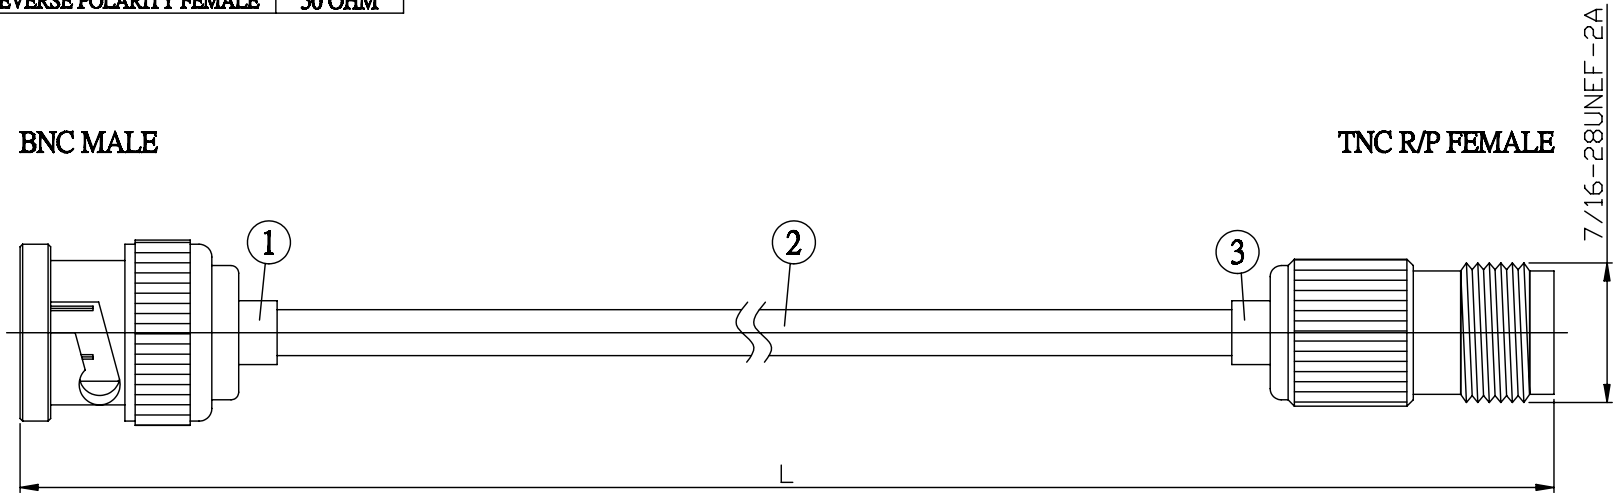

NO.	COMPONENTS	IMPEDANCE
1	BNC MALE	50 OHM
2	.141" HANDBENDABLE CABLE (= JYEBAO P/N .141SRF-W-P-50)	50 OHM
3	TNC REVERSE POLARITY FEMALE	50 OHM

JYE BAO P/N	L CM (INCH)
B30T90-141S-15	15 (5.906)
B30T90-141S-30	30 (11.811)
B30T90-141S-50	50 (19.685)
B30T90-141S-100	100 (39.370)
B30T90-141S-150	150 (59.055)
B30T90-141S-200	200 (78.740)
B30T90-141S-XXX	CUSTOM LENGTH IN CM

LENGTH TOLERANCE IS $\pm 1.5\%$ OR $\pm 10\text{MM}$, WHICHEVER IS GREATER.	JYE BAO CO., LTD. TAIPEI TAIWAN
	DESCRIPTION CABLE ASSEMBLY BNC PLUG TO TNC R/P JACK
	JYE BAO DRAWING NO. B30T90-141S-XXX