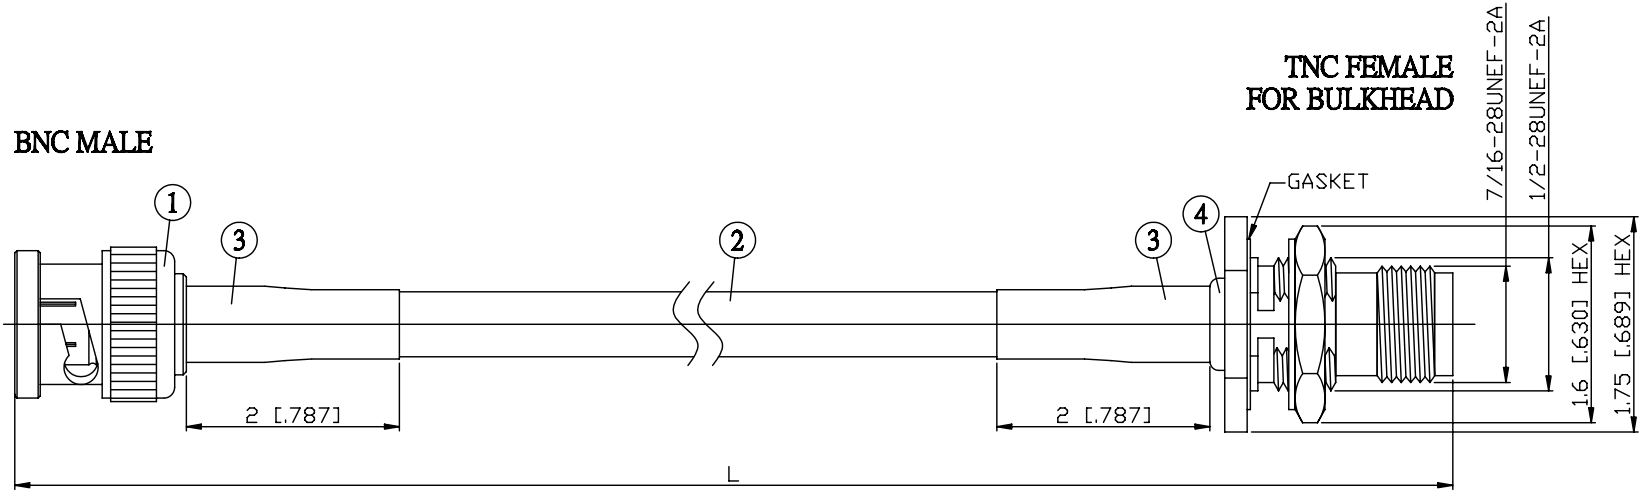

NO.	COMPONENTS	IMPEDANCE
1	BNC MALE	50 OHM
2	JBY240	50 OHM
3	HEAT SHRINKING TUBE	
4	TNC FEMALE FOR BULKHEAD	50 OHM

JYE BAO P/N	L CM (INCH)
B30T85-L240-15	15 (5.906)
B30T85-L240-30	30 (11.811)
B30T85-L240-50	50 (19.685)
B30T85-L240-100	100 (39.370)
B30T85-L240-150	150 (59.055)
B30T85-L240-200	200 (78.740)
B30T85-L240-XXX	CUSTOM LENGTH IN CM

MOUNTING HOLE

LENGTH TOLERANCE IS $\pm 1.5\%$ OR $\pm 10\text{MM}$, WHICHEVER IS GREATER.	JYE BAO CO., LTD. TAIPEI TAIWAN
	DESCRIPTION CABLE ASSEMBLY BNC PLUG TO TNC JACK FOR BULKHEAD
	JYE BAO DRAWING NO. B30T85-L240-XXX