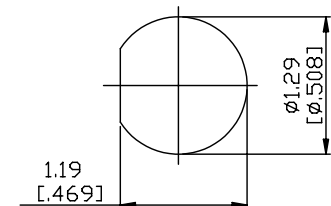

NO.	COMPONENTS	IMPEDANCE
1	BNC MALE	50 OHM
2	JBY240	50 OHM
3	HEAT SHRINKING TUBE	
4	TNC FEMALE FOR BULKHEAD	50 OHM

JYE BAO P/N	L CM (INCH)
B30T85-L240-15	15 (5.906)
B30T85-L240-30	30 (11.811)
B30T85-L240-50	50 (19.685)
B30T85-L240-100	100 (39.370)
B30T85-L240-150	150 (59.055)
B30T85-L240-200	200 (78.740)
B30T85-L240-XXX	CUSTOM LENGTH IN CM

MOUNTING HOLE

LENGTH TOLERANCE IS $\pm 1.5\%$ OR $\pm 10\text{MM}$, WHICHEVER IS GREATER.	JYE BAO CO., LTD. TAIPEI TAIWAN
	DESCRIPTION CABLE ASSEMBLY BNC PLUG TO TNC JACK FOR BULKHEAD
	JYE BAO DRAWING NO. B30T85-L240-XXX