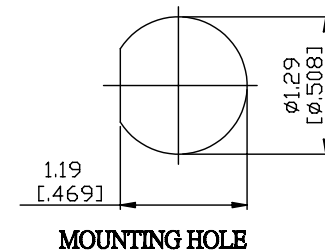

NO.	COMPONENTS	IMPEDANCE
1	BNC MALE	50 OHM
2	.085" TIN PLATED SEMI-RIGID CABLE (TIN PLATED RG405)	50 OHM
3	TNC FEMALE FOR BULKHEAD	50 OHM

JYE BAO P/N	L CM (INCH)
B30T85-85T-15	15 (5.906)
B30T85-85T-30	30 (11.811)
B30T85-85T-50	50 (19.685)
B30T85-85T-100	100 (39.370)
B30T85-85T-150	150 (59.055)
B30T85-85T-200	200 (78.740)
B30T85-85T-XXX	CUSTOM LENGTH IN CM

LENGTH TOLERANCE IS ±1.5% OR ±10MM, WHICHEVER IS GREATER.	JYE BAO CO., LTD. TAIPEI TAIWAN
	DESCRIPTION CABLE ASSEMBLY BNC PLUG TO TNC JACK FOR BULKHEAD
	JYE BAO DRAWING NO. B30T85-85T-XXX