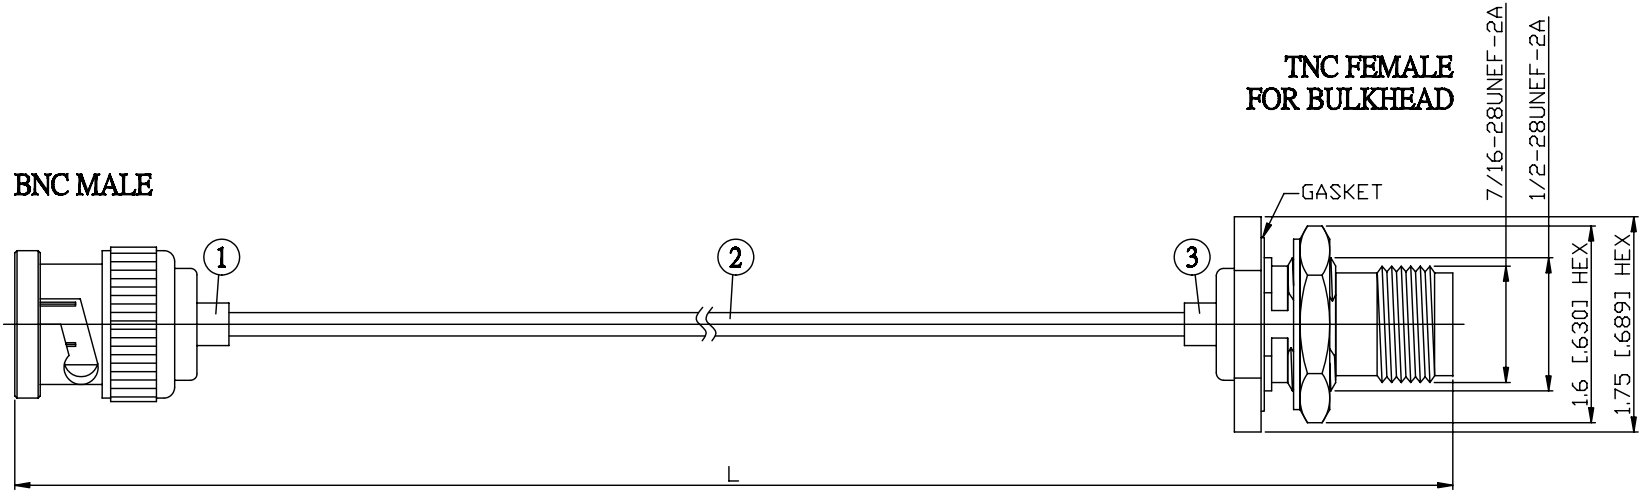

NO.	COMPONENTS	IMPEDANCE
1	BNC MALE	50 OHM
2	.085" TIN PLATED SEMI-RIGID CABLE (TIN PLATED RG405)	50 OHM
3	TNC FEMALE FOR BULKHEAD	50 OHM

JYE BAO P/N	L CM (INCH)
B30T85-85T-15	15 (5.906)
B30T85-85T-30	30 (11.811)
B30T85-85T-50	50 (19.685)
B30T85-85T-100	100 (39.370)
B30T85-85T-150	150 (59.055)
B30T85-85T-200	200 (78.740)
B30T85-85T-XXX	CUSTOM LENGTH IN CM

LENGTH TOLERANCE IS ±1.5% OR ±10MM, WHICHEVER IS GREATER.	JYE BAO CO., LTD. TAIPEI TAIWAN
	DESCRIPTION CABLE ASSEMBLY BNC PLUG TO TNC JACK FOR BULKHEAD
	JYE BAO DRAWING NO. B30T85-85T-XXX