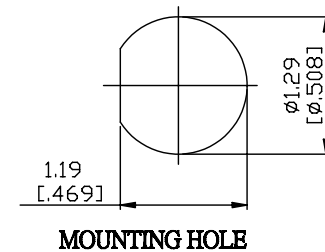

NO.	COMPONENTS	IMPEDANCE
1	BNC MALE	50 OHM
2	RG316	50 OHM
3	HEAT SHRINKING TUBE	
4	TNC FEMALE FOR BULKHEAD	50 OHM

JYE BAO P/N	L CM (INCH)
B30T85-316-15	15 (5.906)
B30T85-316-30	30 (11.811)
B30T85-316-50	50 (19.685)
B30T85-316-100	100 (39.370)
B30T85-316-150	150 (59.055)
B30T85-316-200	200 (78.740)
B30T85-316-XXX	CUSTOM LENGTH IN CM

LENGTH TOLERANCE IS $\pm 1.5\%$ OR $\pm 10\text{MM}$ , WHICHEVER IS GREATER.	<b>JYE BAO CO., LTD.</b> TAIPEI TAIWAN
	DESCRIPTION CABLE ASSEMBLY BNC PLUG TO TNC JACK FOR BULKHEAD
	JYE BAO DRAWING NO. B30T85-316-XXX