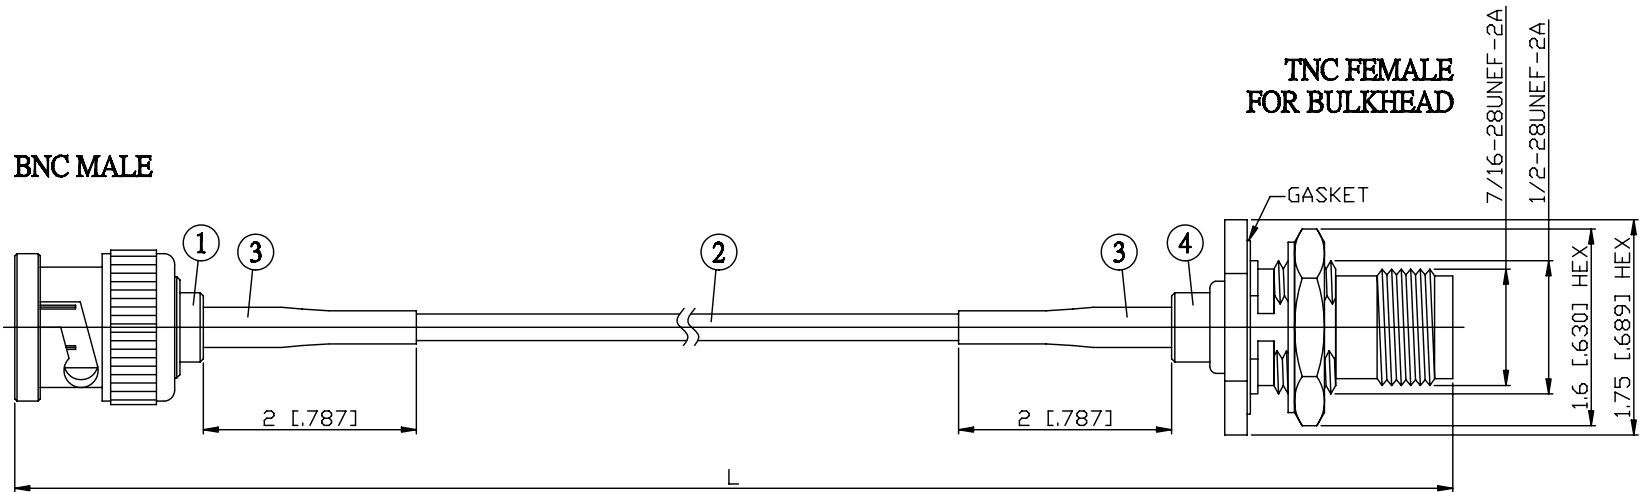

NO.	COMPONENTS	IMPEDANCE
1	BNC MALE	50 OHM
2	RG316	50 OHM
3	HEAT SHRINKING TUBE	
4	TNC FEMALE FOR BULKHEAD	50 OHM

JYE BAO P/N	L CM (INCH)
B30T85-316-15	15 (5.906)
B30T85-316-30	30 (11.811)
B30T85-316-50	50 (19.685)
B30T85-316-100	100 (39.370)
B30T85-316-150	150 (59.055)
B30T85-316-200	200 (78.740)
B30T85-316-XXX	CUSTOM LENGTH IN CM

LENGTH TOLERANCE IS $\pm 1.5\%$ OR $\pm 10\text{MM}$ , WHICHEVER IS GREATER.	<b>JYE BAO CO., LTD.</b> TAIPEI TAIWAN
	DESCRIPTION CABLE ASSEMBLY BNC PLUG TO TNC JACK FOR BULKHEAD
	JYE BAO DRAWING NO. B30T85-316-XXX