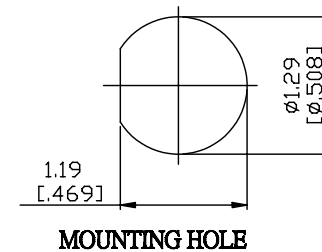

NO.	COMPONENTS	IMPEDANCE
1	BNC MALE	50 OHM
2	RG142	50 OHM
3	HEAT SHRINKING TUBE	
4	TNC FEMALE FOR BULKHEAD	50 OHM

JYE BAO P/N	L CM (INCH)
B30T85-142-15	15 (5.906)
B30T85-142-30	30 (11.811)
B30T85-142-50	50 (19.685)
B30T85-142-100	100 (39.370)
B30T85-142-150	150 (59.055)
B30T85-142-200	200 (78.740)
B30T85-142-XXX	CUSTOM LENGTH IN CM

LENGTH TOLERANCE IS $\pm 1.5\%$ OR $\pm 10\text{MM}$, WHICHEVER IS GREATER.	JYE BAO CO., LTD. TAIPEI TAIWAN
	DESCRIPTION CABLE ASSEMBLY BNC PLUG TO TNC JACK FOR BULKHEAD
	JYE BAO DRAWING NO. B30T85-142-XXX