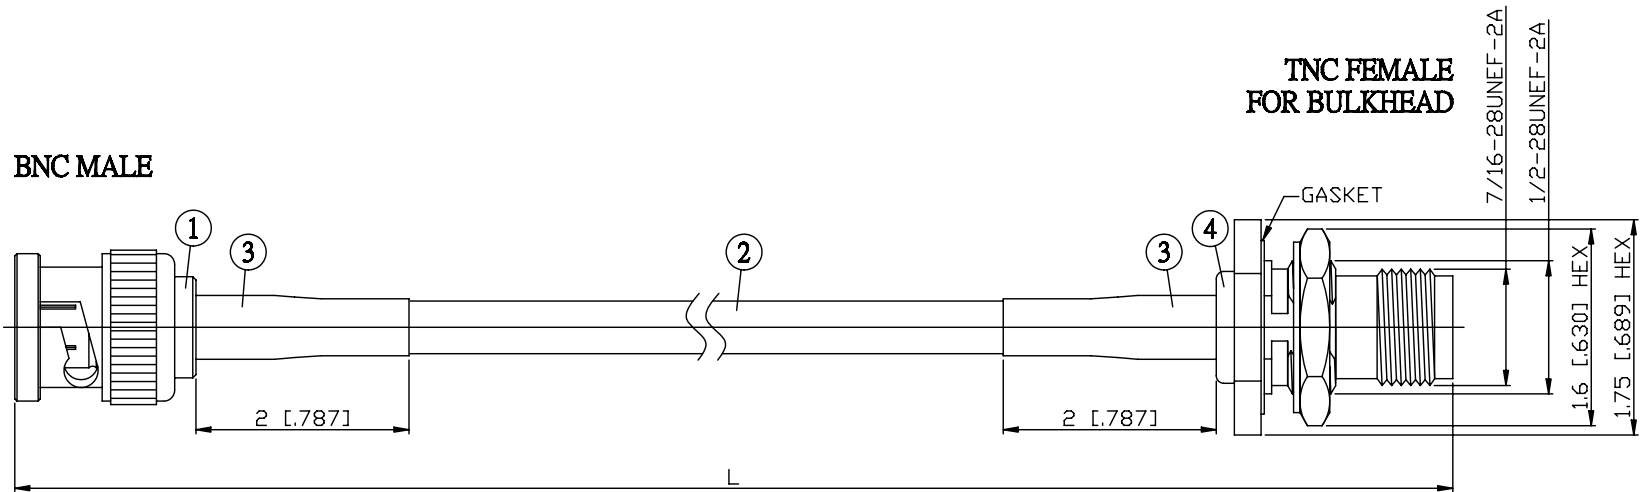

NO.	COMPONENTS	IMPEDANCE
1	BNC MALE	50 OHM
2	RG142	50 OHM
3	HEAT SHRINKING TUBE	
4	TNC FEMALE FOR BULKHEAD	50 OHM

JYE BAO P/N	L CM (INCH)
B30T85-142-15	15 (5.906)
B30T85-142-30	30 (11.811)
B30T85-142-50	50 (19.685)
B30T85-142-100	100 (39.370)
B30T85-142-150	150 (59.055)
B30T85-142-200	200 (78.740)
B30T85-142-XXX	CUSTOM LENGTH IN CM

LENGTH TOLERANCE IS $\pm 1.5\%$ OR $\pm 10\text{MM}$, WHICHEVER IS GREATER.	JYE BAO CO., LTD. TAIPEI TAIWAN
	DESCRIPTION CABLE ASSEMBLY BNC PLUG TO TNC JACK FOR BULKHEAD
	JYE BAO DRAWING NO. B30T85-142-XXX