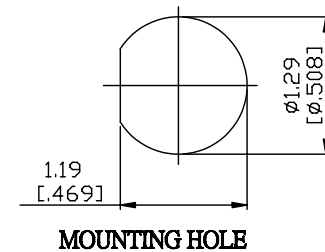

NO.	COMPONENTS	IMPEDANCE
1	BNC MALE	50 OHM
2	.141" HANDBENDABLE CABLE (= JYBAO P/N .141SRF-W-P-50)	50 OHM
3	TNC FEMALE FOR BULKHEAD	50 OHM

JYBAO P/N	L CM (INCH)
B30T85-141S-15	15 (5.906)
B30T85-141S-30	30 (11.811)
B30T85-141S-50	50 (19.685)
B30T85-141S-100	100 (39.370)
B30T85-141S-150	150 (59.055)
B30T85-141S-200	200 (78.740)
B30T85-141S-XXX	CUSTOM LENGTH IN CM

LENGTH TOLERANCE IS $\pm 1.5\%$ OR $\pm 10\text{MM}$ , WHICHEVER IS GREATER.	<b>JYE BAO CO., LTD.</b> TAIPEI TAIWAN
	DESCRIPTION CABLE ASSEMBLY BNC PLUG TO TNC JACK FOR BULKHEAD
	JYE BAO DRAWING NO. B30T85-141S-XXX