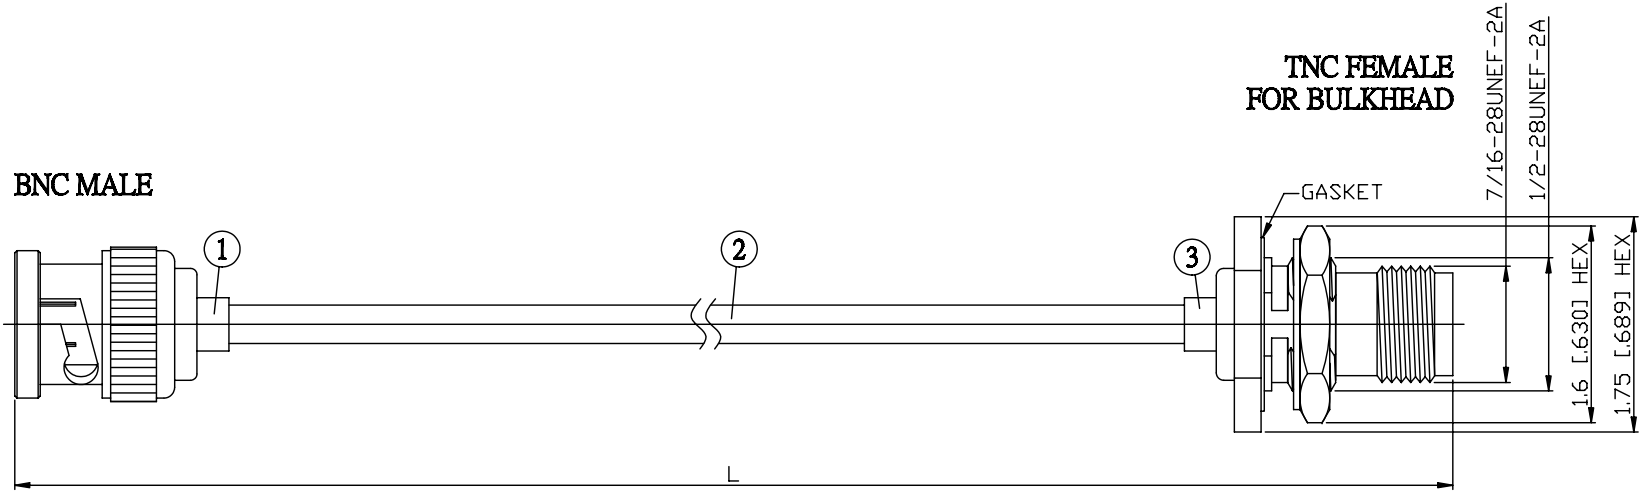

NO.	COMPONENTS	IMPEDANCE
1	BNC MALE	50 OHM
2	.141" HANDBENDABLE CABLE (= JYBAO P/N .141SRF-W-P-50)	50 OHM
3	TNC FEMALE FOR BULKHEAD	50 OHM

JYBAO P/N	L CM (INCH)
B30T85-141S-15	15 (5.906)
B30T85-141S-30	30 (11.811)
B30T85-141S-50	50 (19.685)
B30T85-141S-100	100 (39.370)
B30T85-141S-150	150 (59.055)
B30T85-141S-200	200 (78.740)
B30T85-141S-XXX	CUSTOM LENGTH IN CM

LENGTH TOLERANCE IS $\pm 1.5\%$ OR $\pm 10\text{MM}$ , WHICHEVER IS GREATER.	<b>JYE BAO CO., LTD.</b> TAIPEI TAIWAN
	DESCRIPTION CABLE ASSEMBLY BNC PLUG TO TNC JACK FOR BULKHEAD
	JYE BAO DRAWING NO. B30T85-141S-XXX