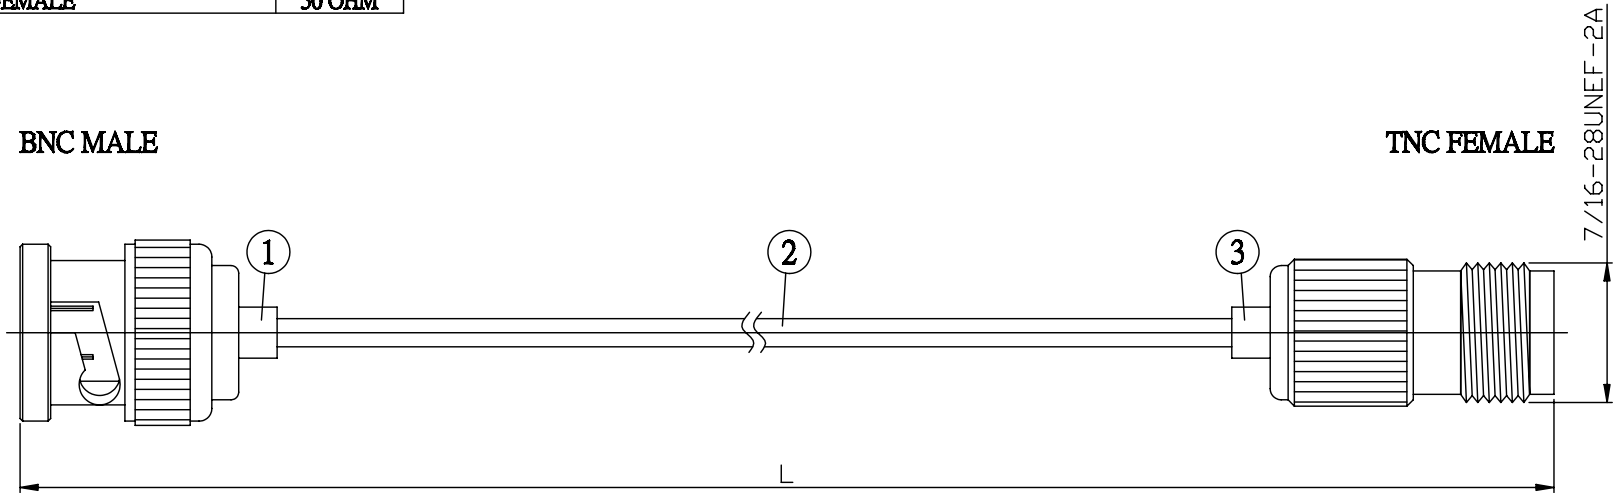

NO.	COMPONENTS	IMPEDANCE
1	BNC MALE	50 OHM
2	.085" TIN PLATED SEMI-RIGID CABLE (TIN PLATED RG405)	50 OHM
3	TNC FEMALE	50 OHM

JYE BAO P/N	L CM (INCH)
B30T80-85T-15	15 (5.906)
B30T80-85T-30	30 (11.811)
B30T80-85T-50	50 (19.685)
B30T80-85T-100	100 (39.370)
B30T80-85T-150	150 (59.055)
B30T80-85T-200	200 (78.740)
B30T80-85T-XXX	CUSTOM LENGTH IN CM

LENGTH TOLERANCE IS $\pm 1.5\%$ OR $\pm 10\text{MM}$, WHICHEVER IS GREATER.	JYE BAO CO., LTD. TAIPEI TAIWAN
	<small>DESCRIPTION</small> CABLE ASSEMBLY BNC PLUG TO TNC JACK
	<small>JYE BAO DRAWING NO.</small> B30T80-85T-XXX