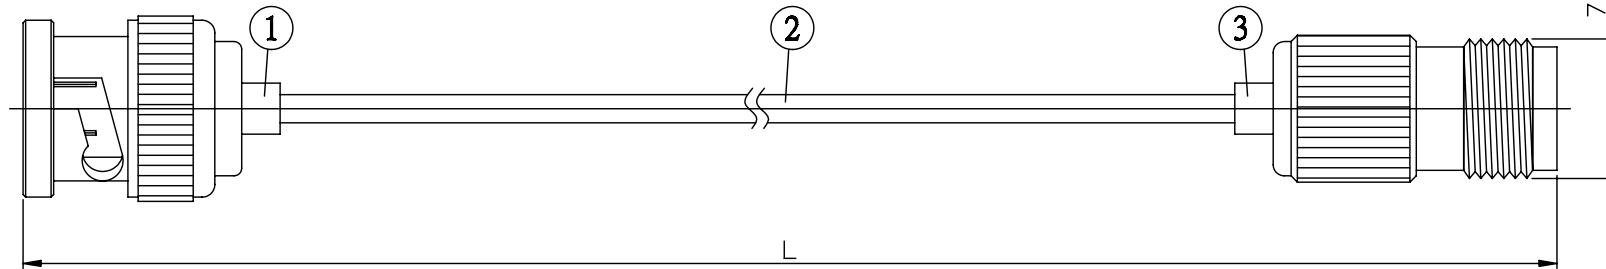

NO.	COMPONENTS	IMPEDANCE
1	BNC MALE	50 OHM
2	.085" HANDBENDABLE CABLE (= JYEBAO P/N .085SRF-W-P-50)	50 OHM
3	TNC FEMALE	50 OHM

BNC MALE

TNC FEMALE

JYE BAO P/N	L CM (INCH)
B30T80-85S-15	15 (5.906)
B30T80-85S-30	30 (11.811)
B30T80-85S-50	50 (19.685)
B30T80-85S-100	100 (39.370)
B30T80-85S-150	150 (59.055)
B30T80-85S-200	200 (78.740)
B30T80-85S-XXX	CUSTOM LENGTH IN CM

LENGTH TOLERANCE IS $\pm 1.5\%$ OR $\pm 10\text{MM}$, WHICHEVER IS GREATER.	JYE BAO CO., LTD. TAIPEI TAIWAN
	DESCRIPTION CABLE ASSEMBLY BNC PLUG TO TNC JACK
	JYE BAO DRAWING NO. B30T80-85S-XXX