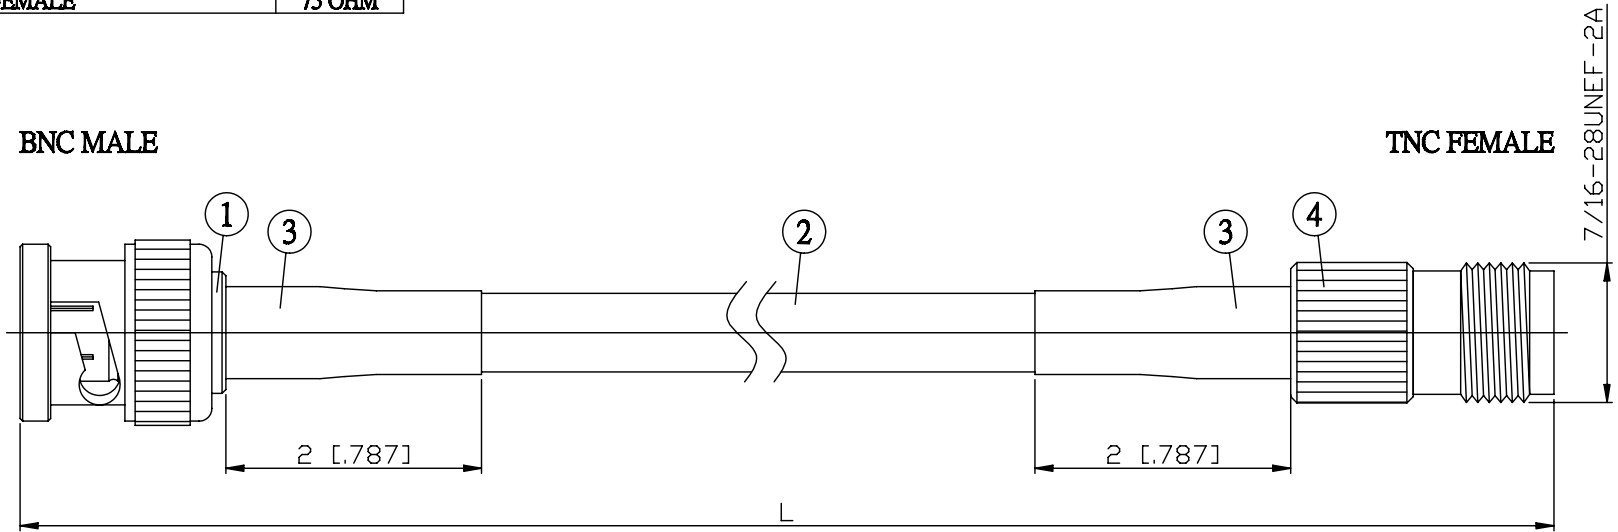

NO.	COMPONENTS	IMPEDANCE
1	BNC MALE	75 OHM
2	RG59	75 OHM
3	HEAT SHRINKING TUBE	
4	TNC FEMALE	75 OHM

JYE BAO P/N	L CM (INCH)
B30T80-59-15	15 (5.906)
B30T80-59-30	30 (11.811)
B30T80-59-50	50 (19.685)
B30T80-59-100	100 (39.370)
B30T80-59-150	150 (59.055)
B30T80-59-200	200 (78.740)
B30T80-59-XXX	CUSTOM LENGTH IN CM

LENGTH TOLERANCE IS $\pm 1.5\%$ OR $\pm 10\text{MM}$, WHICHEVER IS GREATER.	JYE BAO CO., LTD. TAIPEI TAIWAN
	DESCRIPTION CABLE ASSEMBLY BNC PLUG TO TNC JACK
	JYE BAO DRAWING NO. B30T80-59-XXX